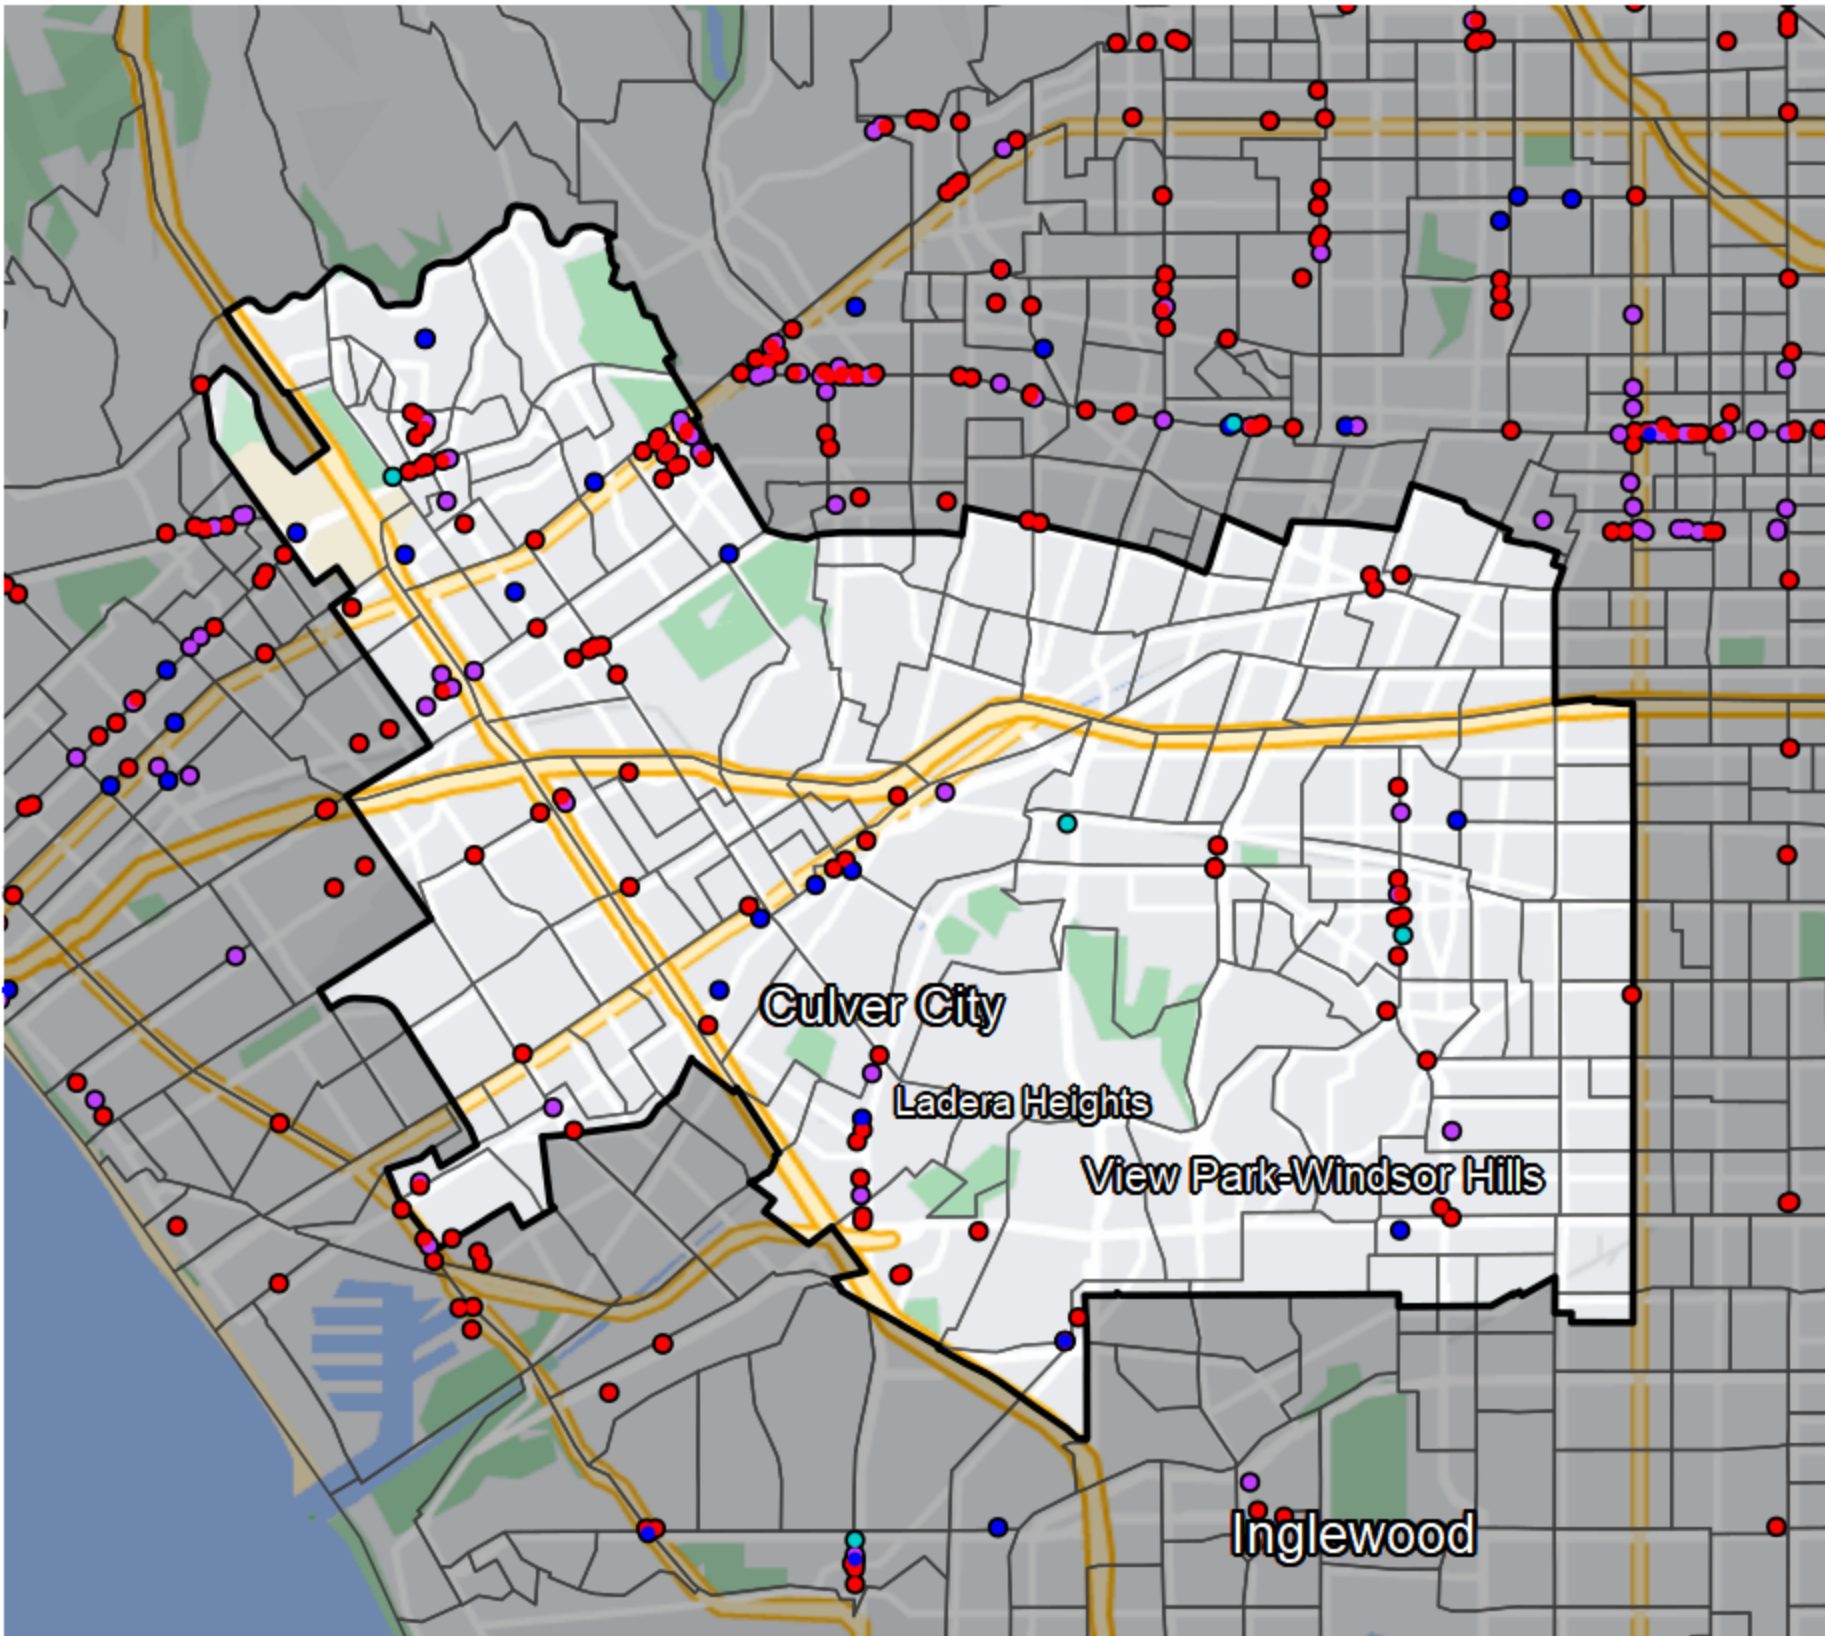

California - Assembly District 54

Banking Desert
No Branches within 10 Miles of Population Center

Financial Institutions

- Bank: 26
- Bank, Out-of-State: 77
- Credit Union: 15
- Credit Union, Out-of-State: 3

Culver City

Ladera Heights

View Park-Windsor Hills

Inglewood

Sources: NCUA, FDIC, UW-Madison Population Lab, CDFI, US Census, Google Maps, CUNA