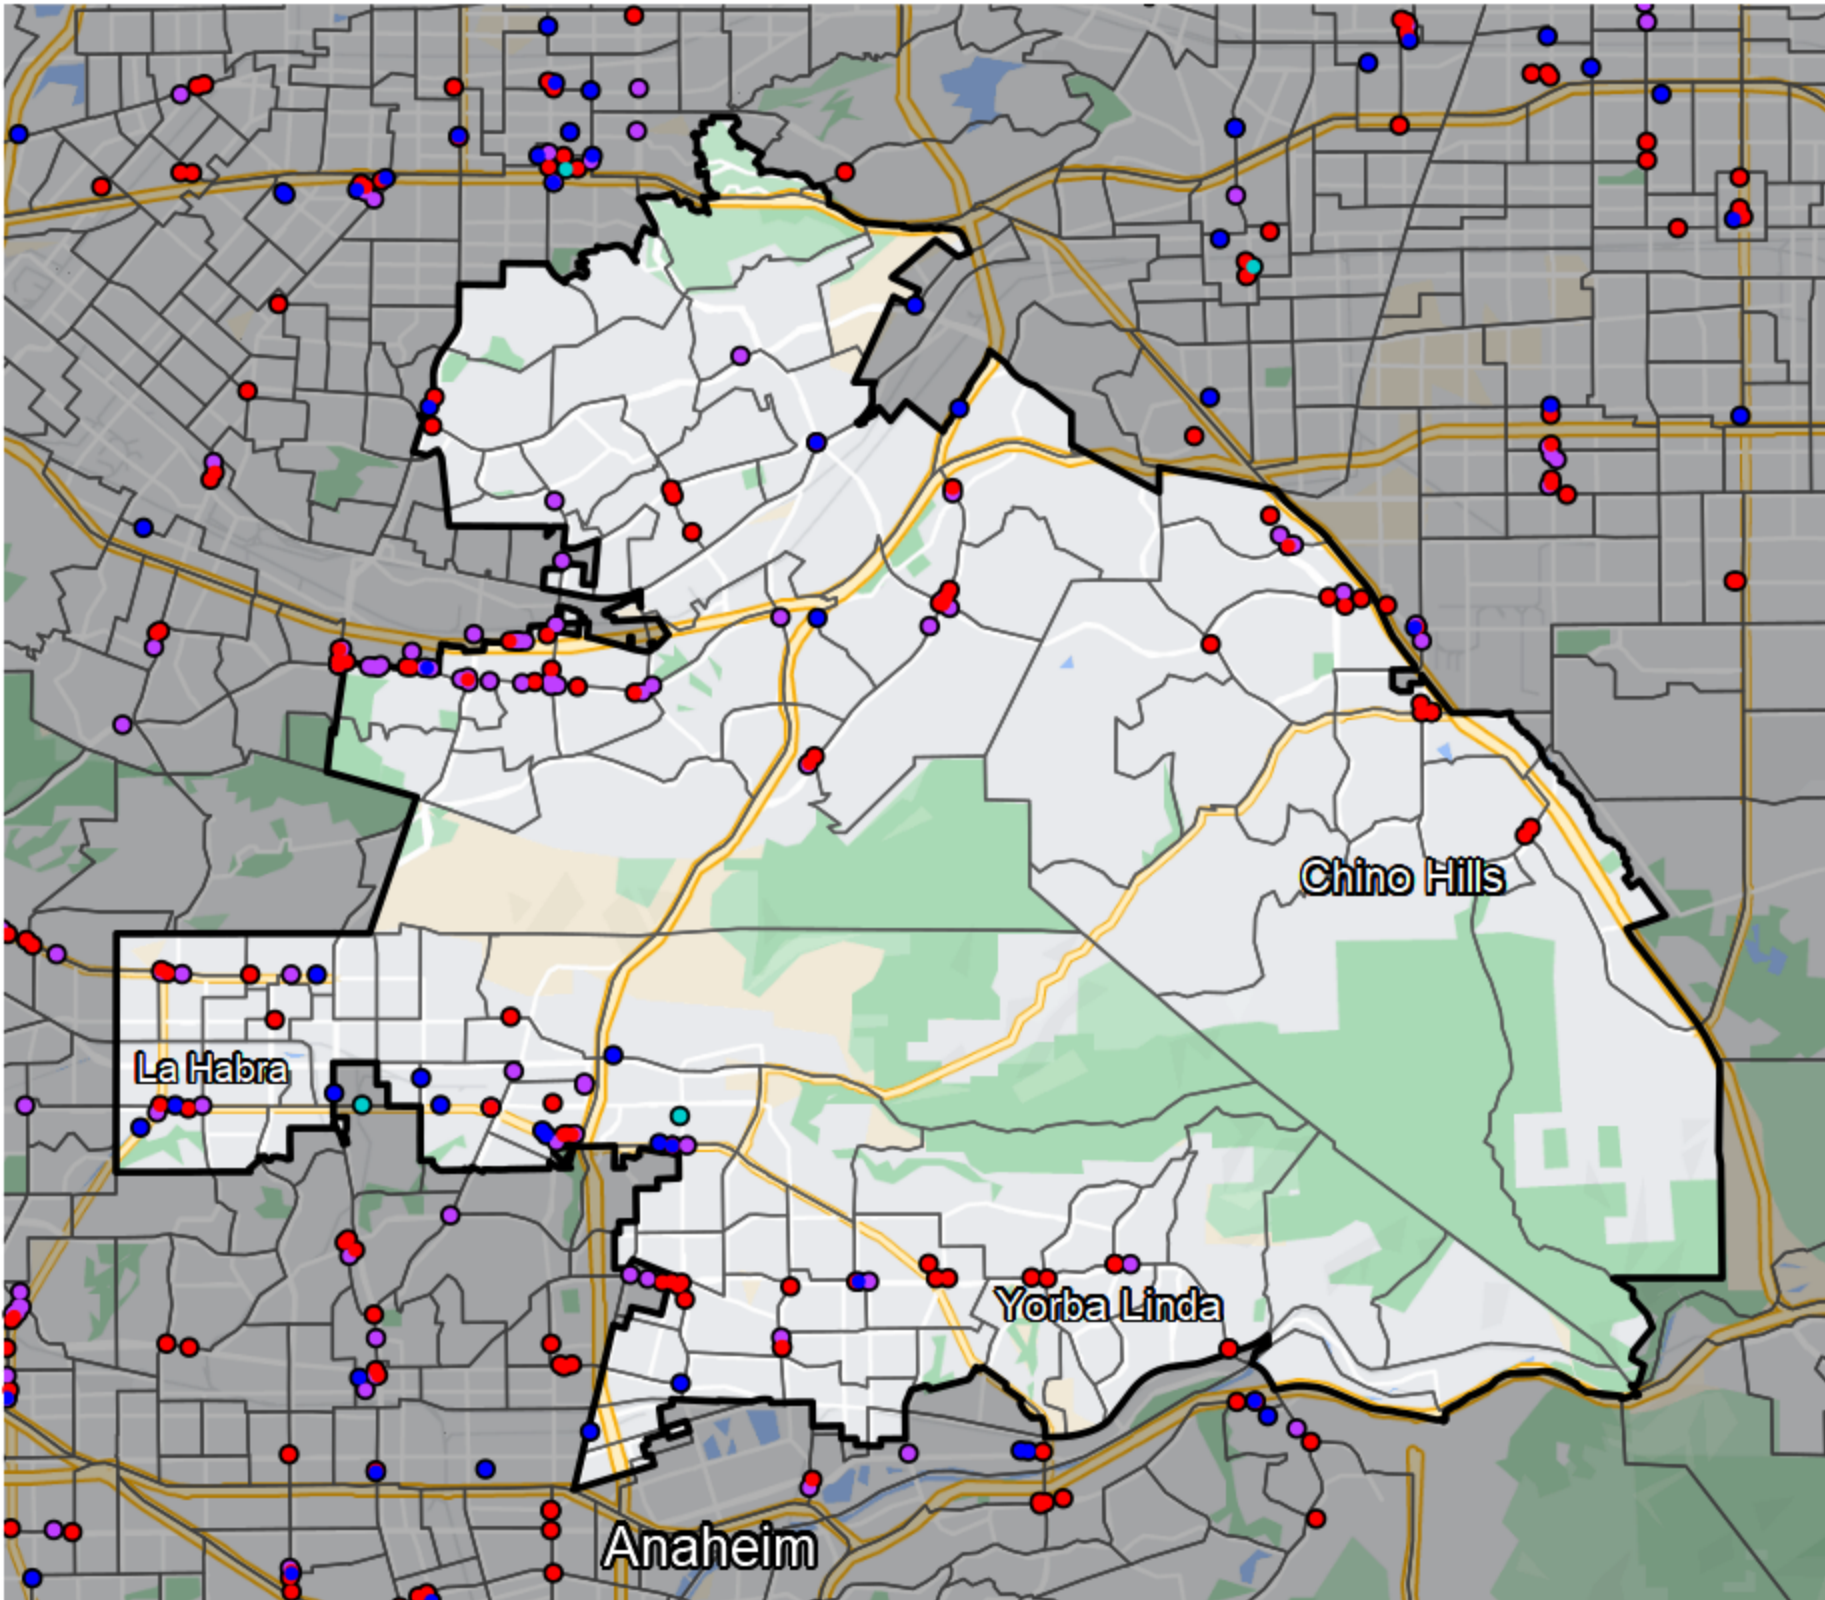

California - Assembly District 55

Banking Desert
No Branches within 10 Miles of Population Center

Financial Institutions

- Bank: 44
- Bank, Out-of-State: 65
- Credit Union: 16
- Credit Union, Out-of-State: 1

Sources: NCUA, FDIC, UW-Madison Population Lab, CDFI, US Census, Google Maps, CUNA