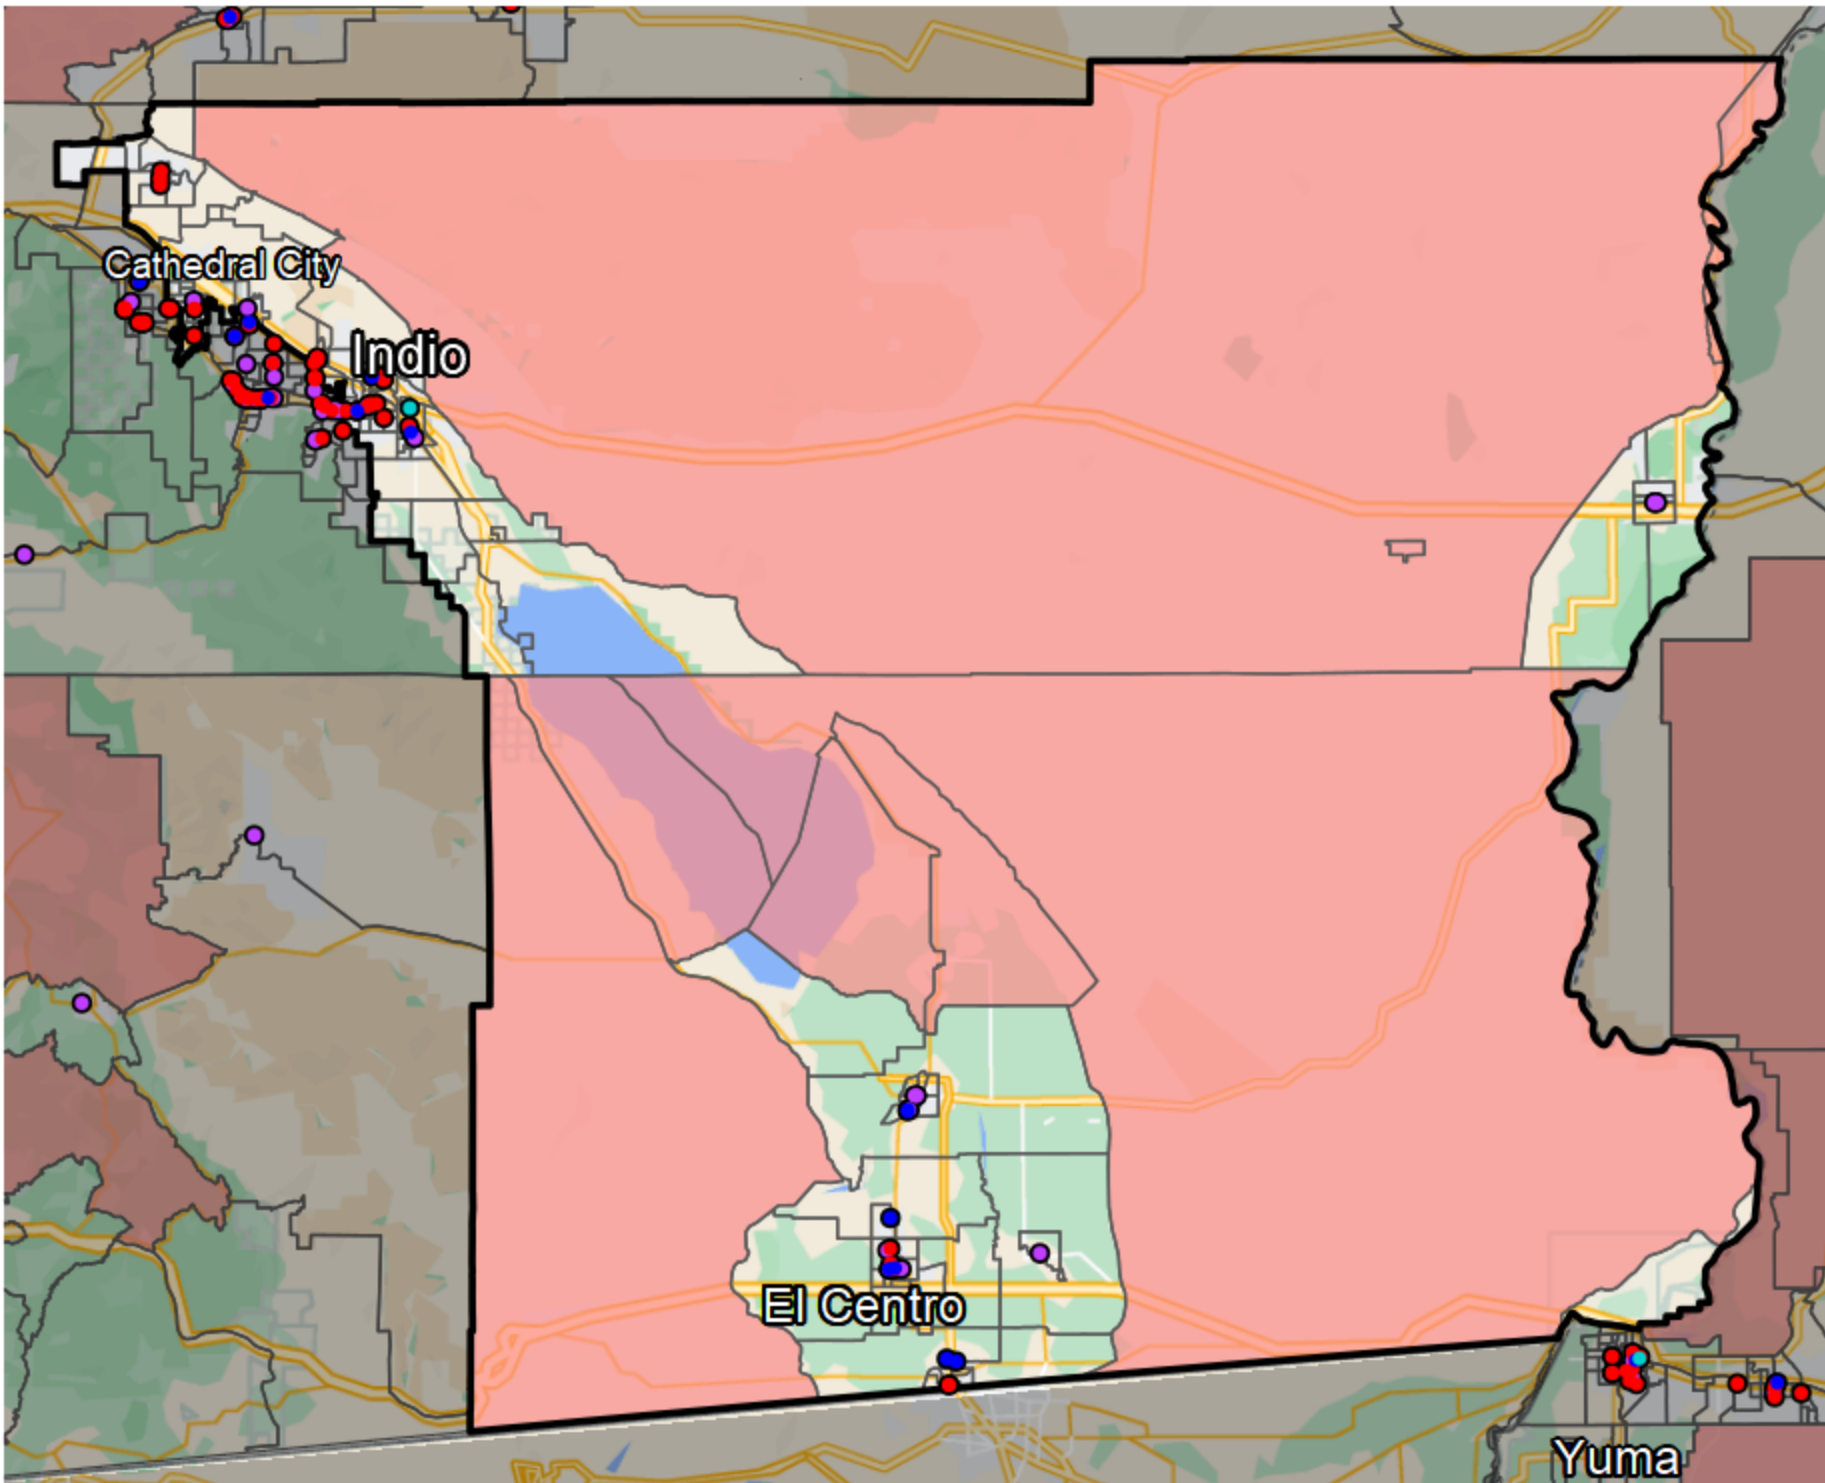

California - Assembly District 56

Banking Desert
No Branches within 10 Miles of Population Center

Financial Institutions

- Bank: 18
- Bank, Out-of-State: 30
- Credit Union: 10
- Credit Union, Out-of-State: 1

Sources: NCUA, FDIC, UW-Madison Population Lab, CDFI, US Census, Google Maps, CUNA