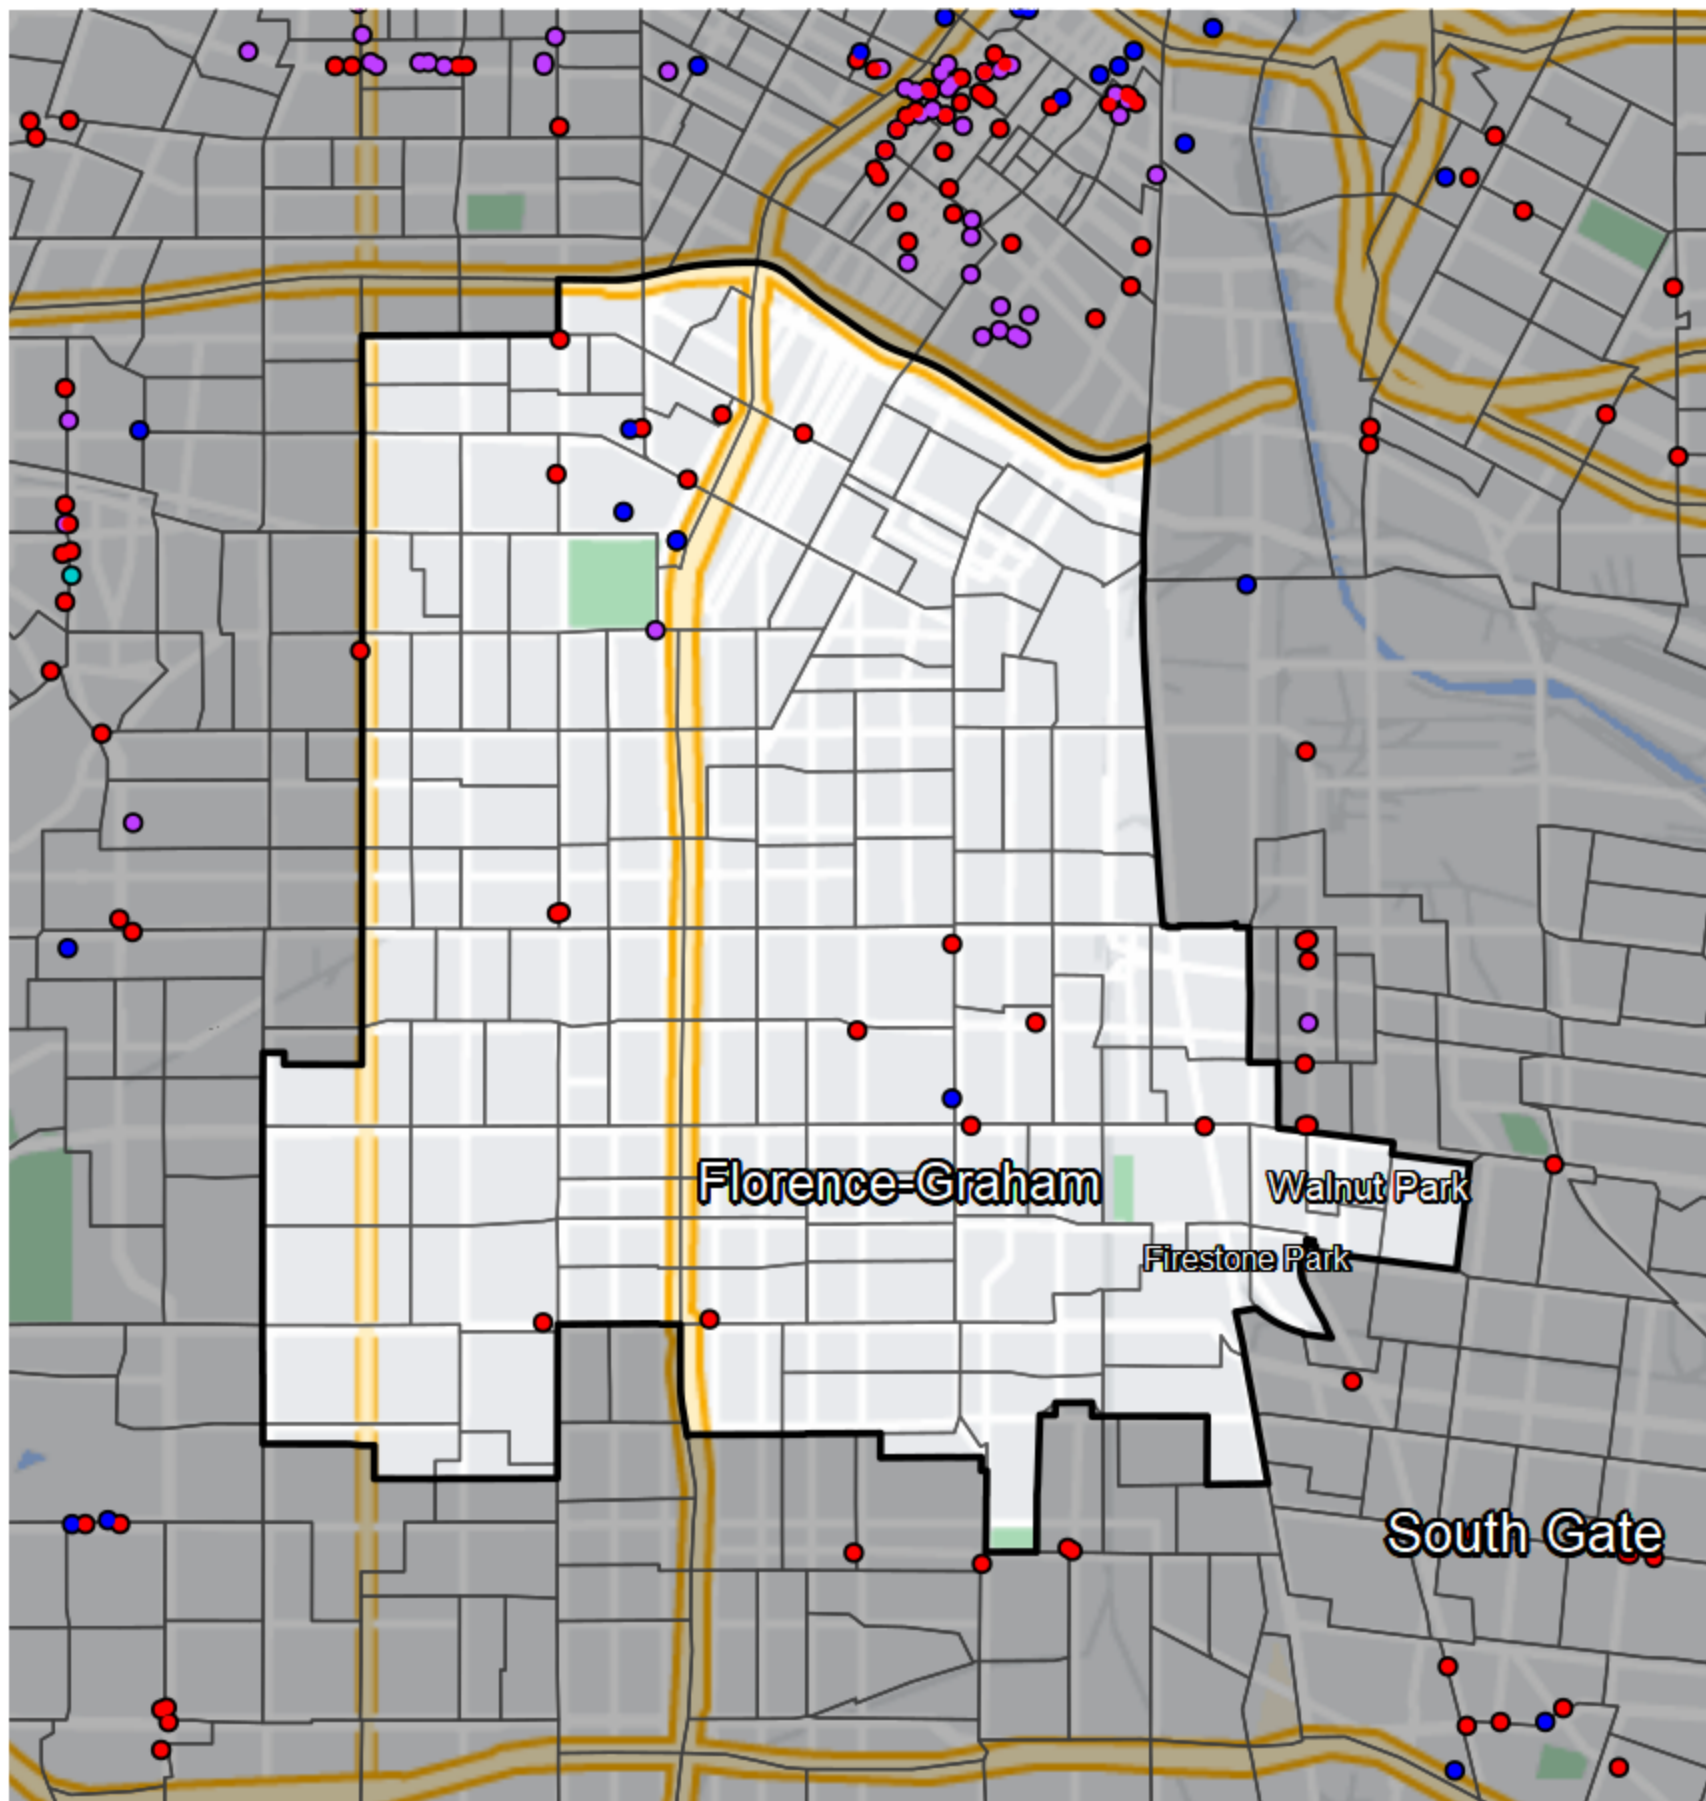

California - Assembly District 59

Banking Desert

No Branches within 10 Miles of Population Center

Financial Institutions

- Bank: 1
- Bank, Out-of-State: 15
- Credit Union: 5
- Credit Union, Out-of-State: 0