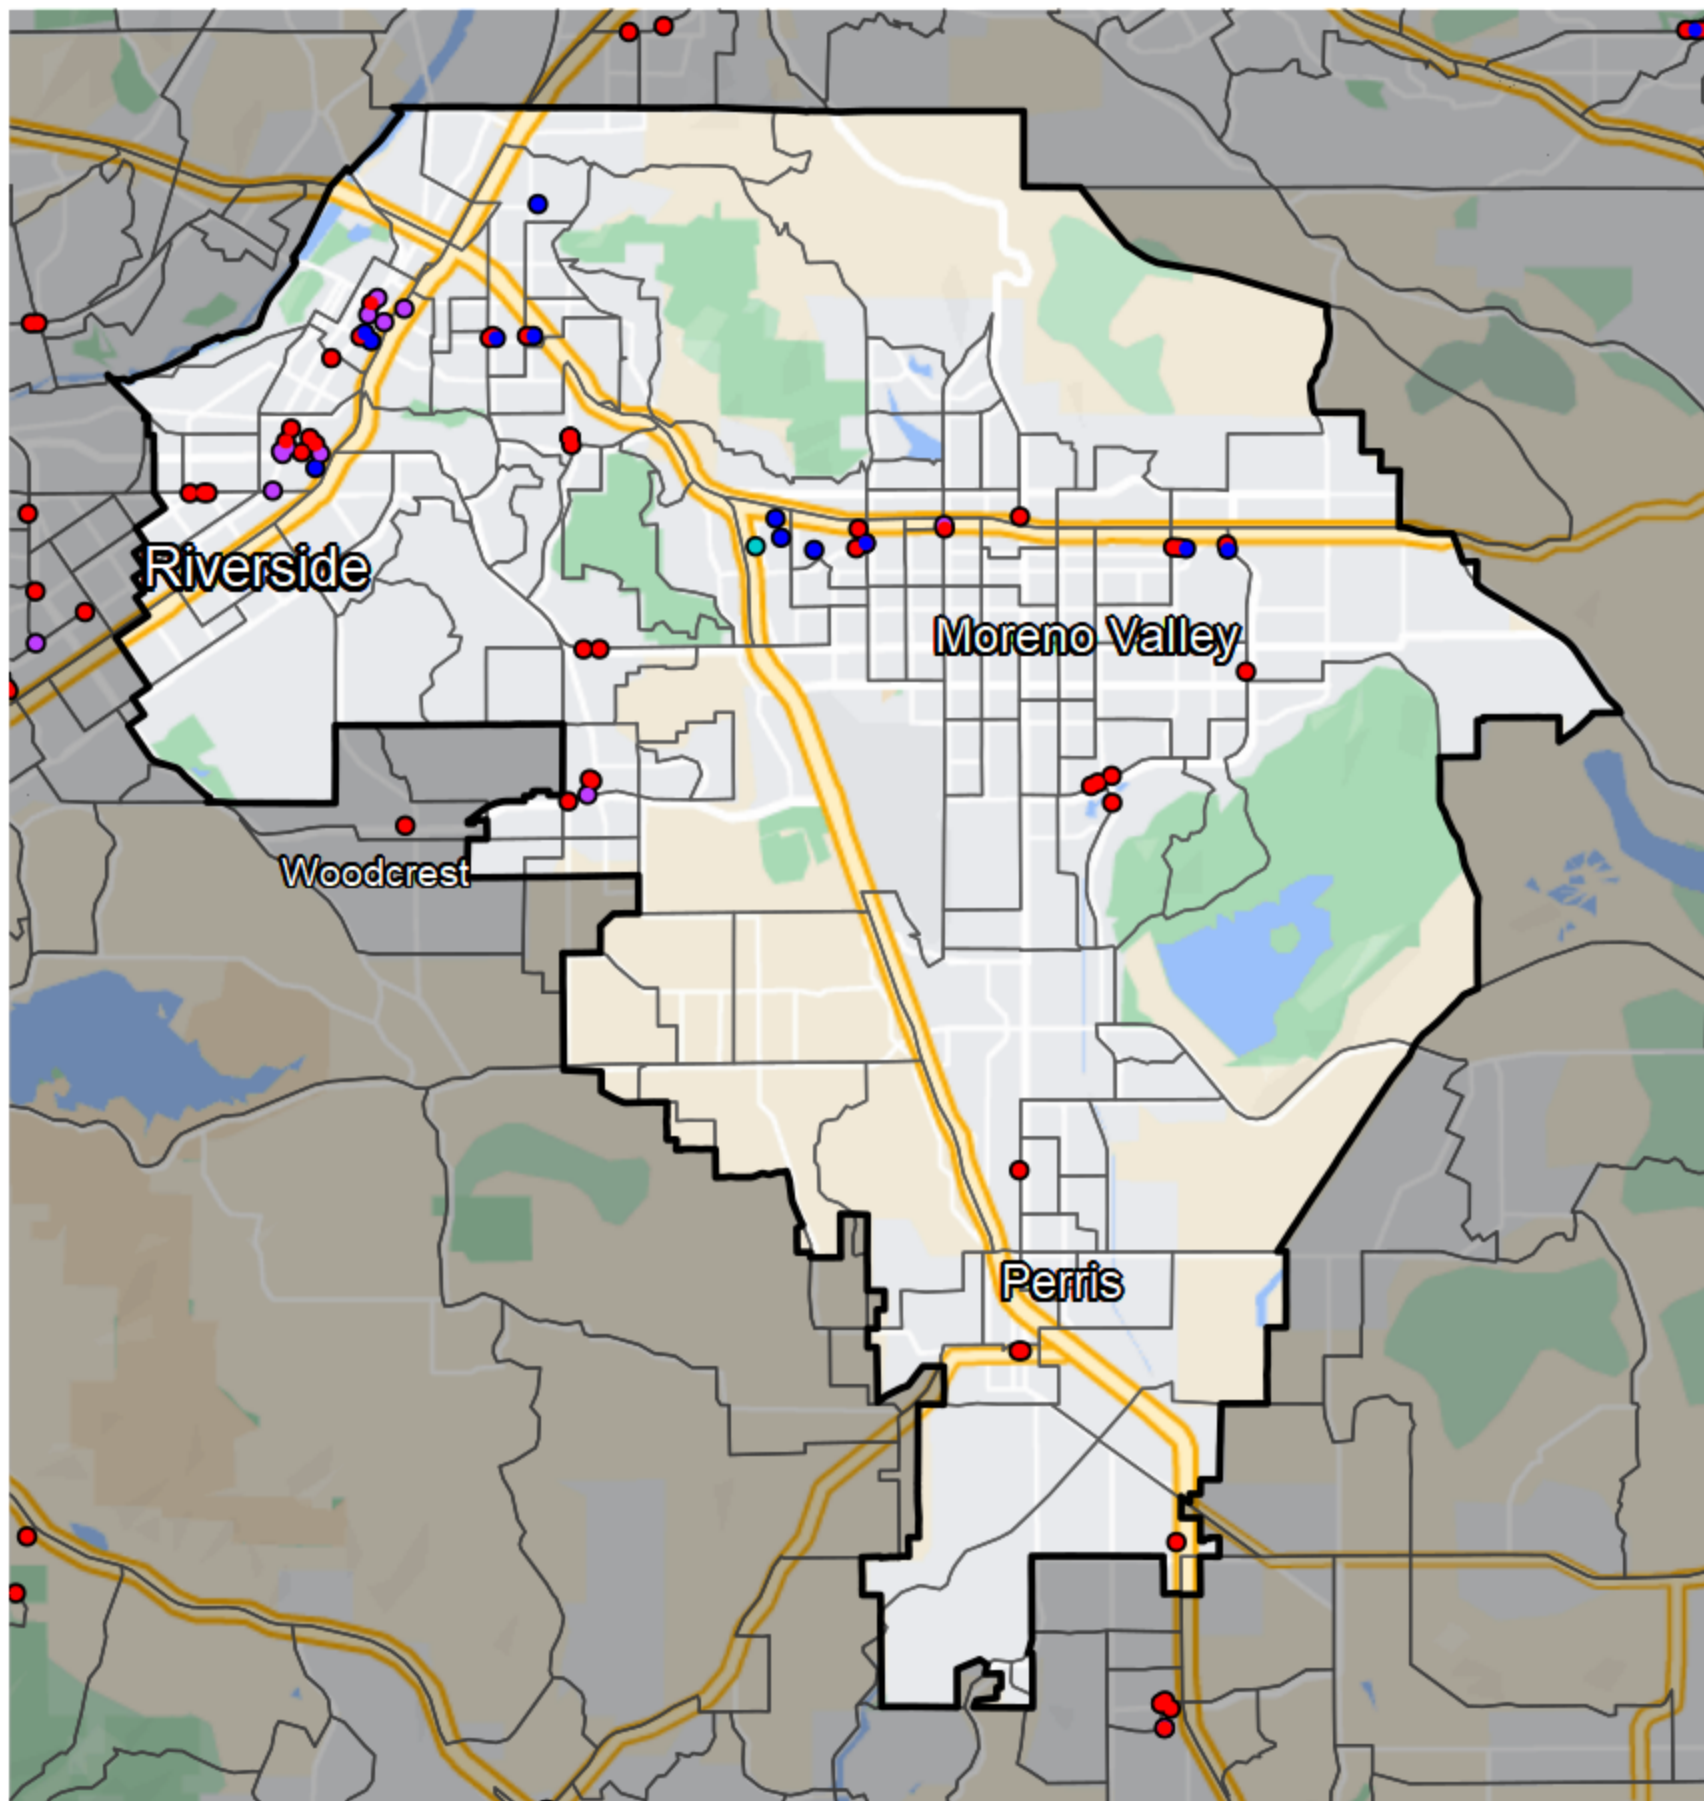

# California - Assembly District 61

## Banking Desert

No Branches within 10 Miles of Population Center