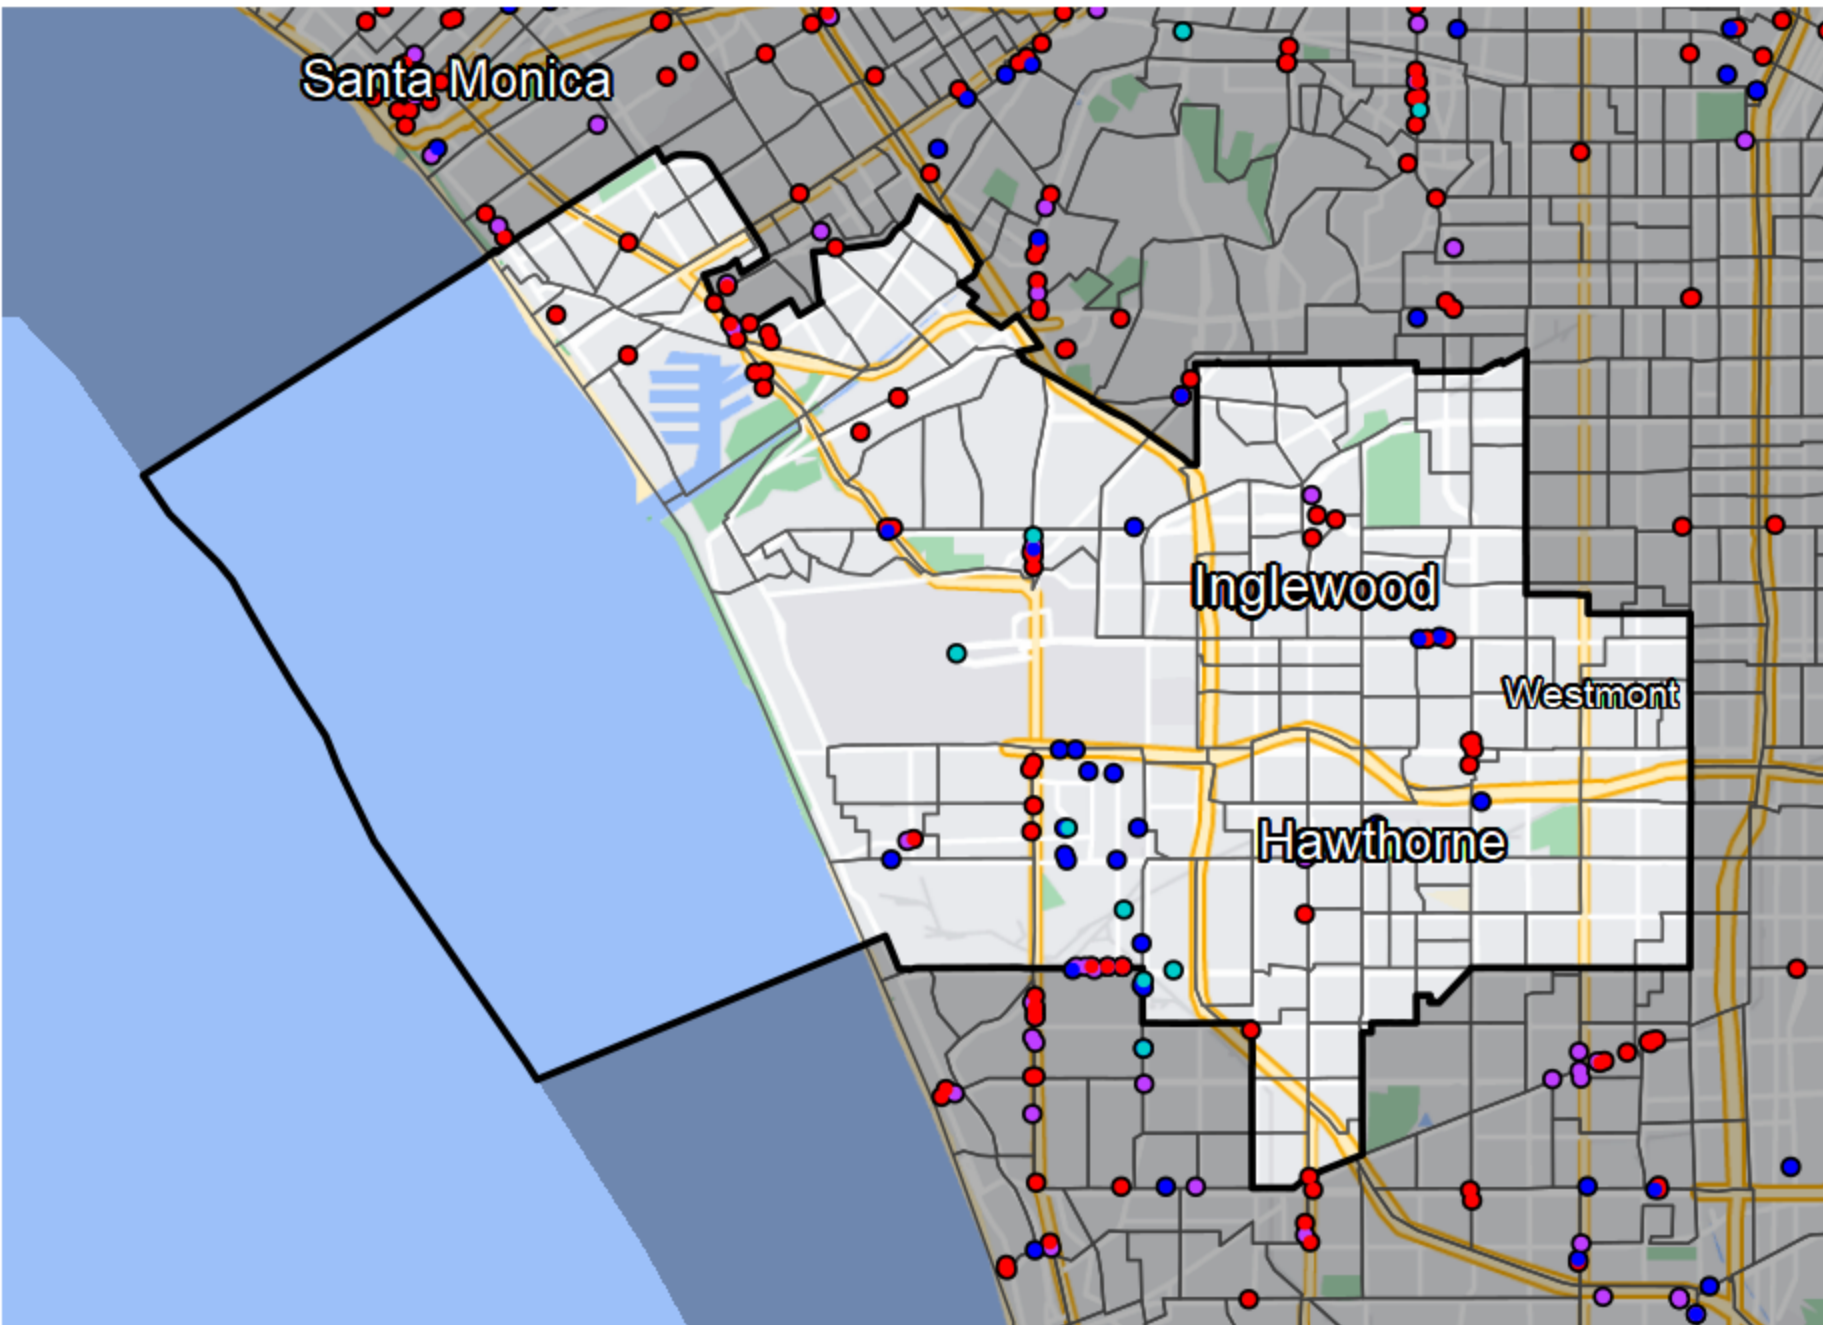

California - Assembly District 62

Banking Desert

No Branches within 10 Miles of Population Center

Financial Institutions

- Bank: 10
- Bank, Out-of-State: 43
- Credit Union: 20
- Credit Union, Out-of-State: 6