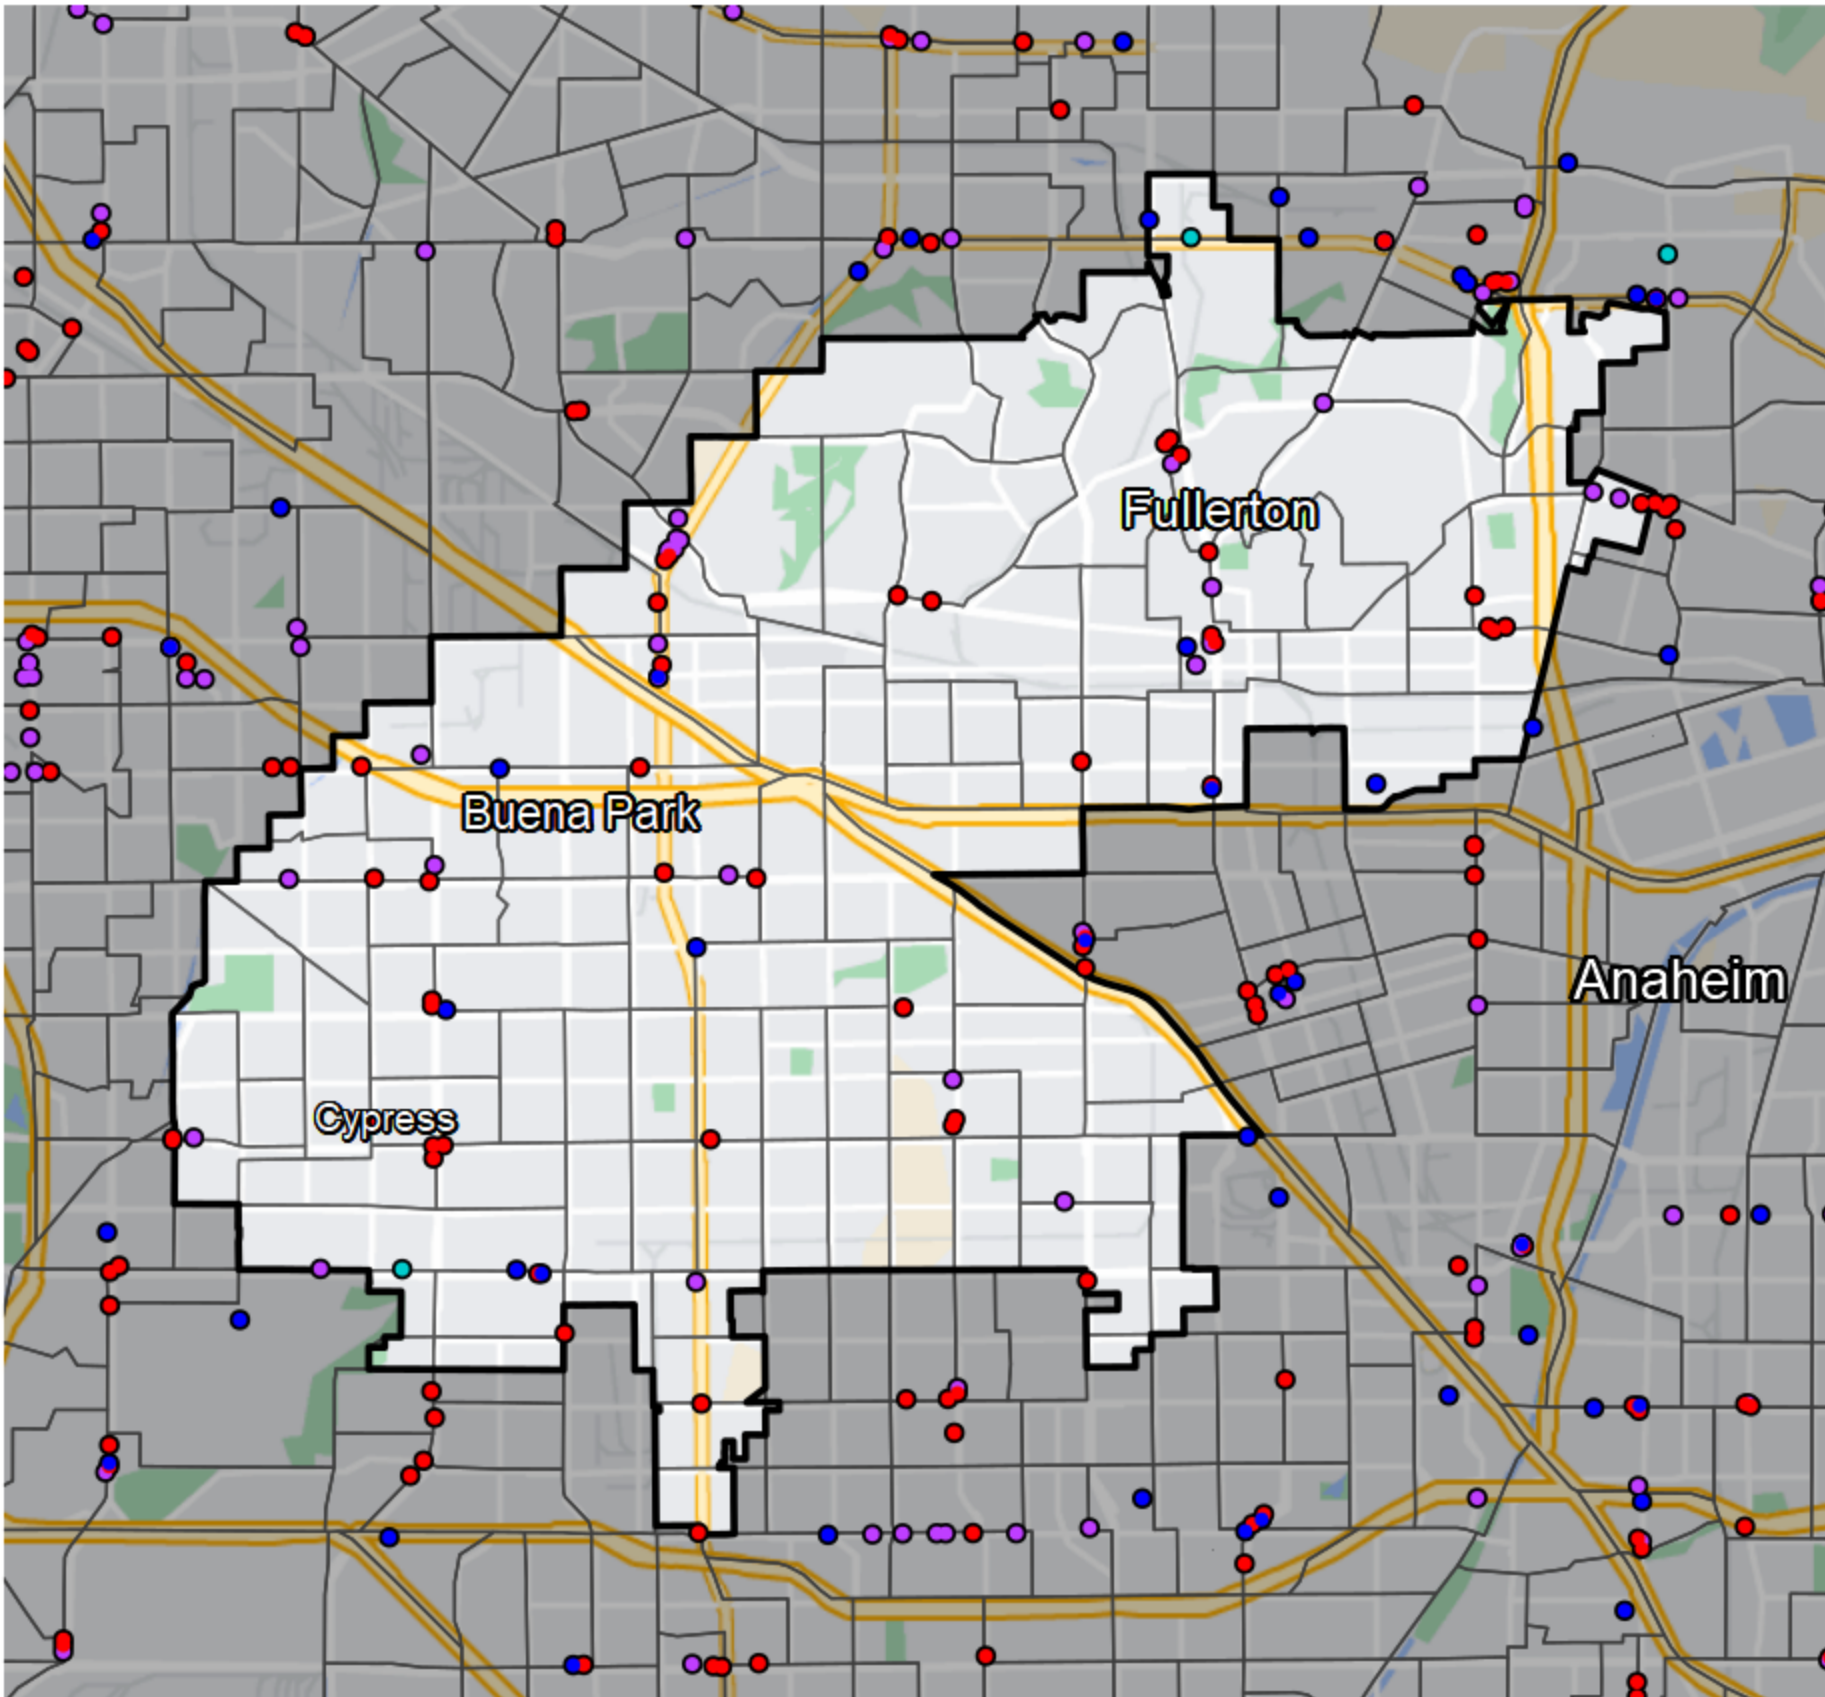

California - Assembly District 65

Banking Desert
No Branches within 10 Miles of Population Center

Financial Institutions

- Bank: 26
- Bank, Out-of-State: 38
- Credit Union: 10
- Credit Union, Out-of-State: 2

Sources: NCUA, FDIC, UW-Madison Population Lab, CDFI, US Census, Google Maps, CUNA