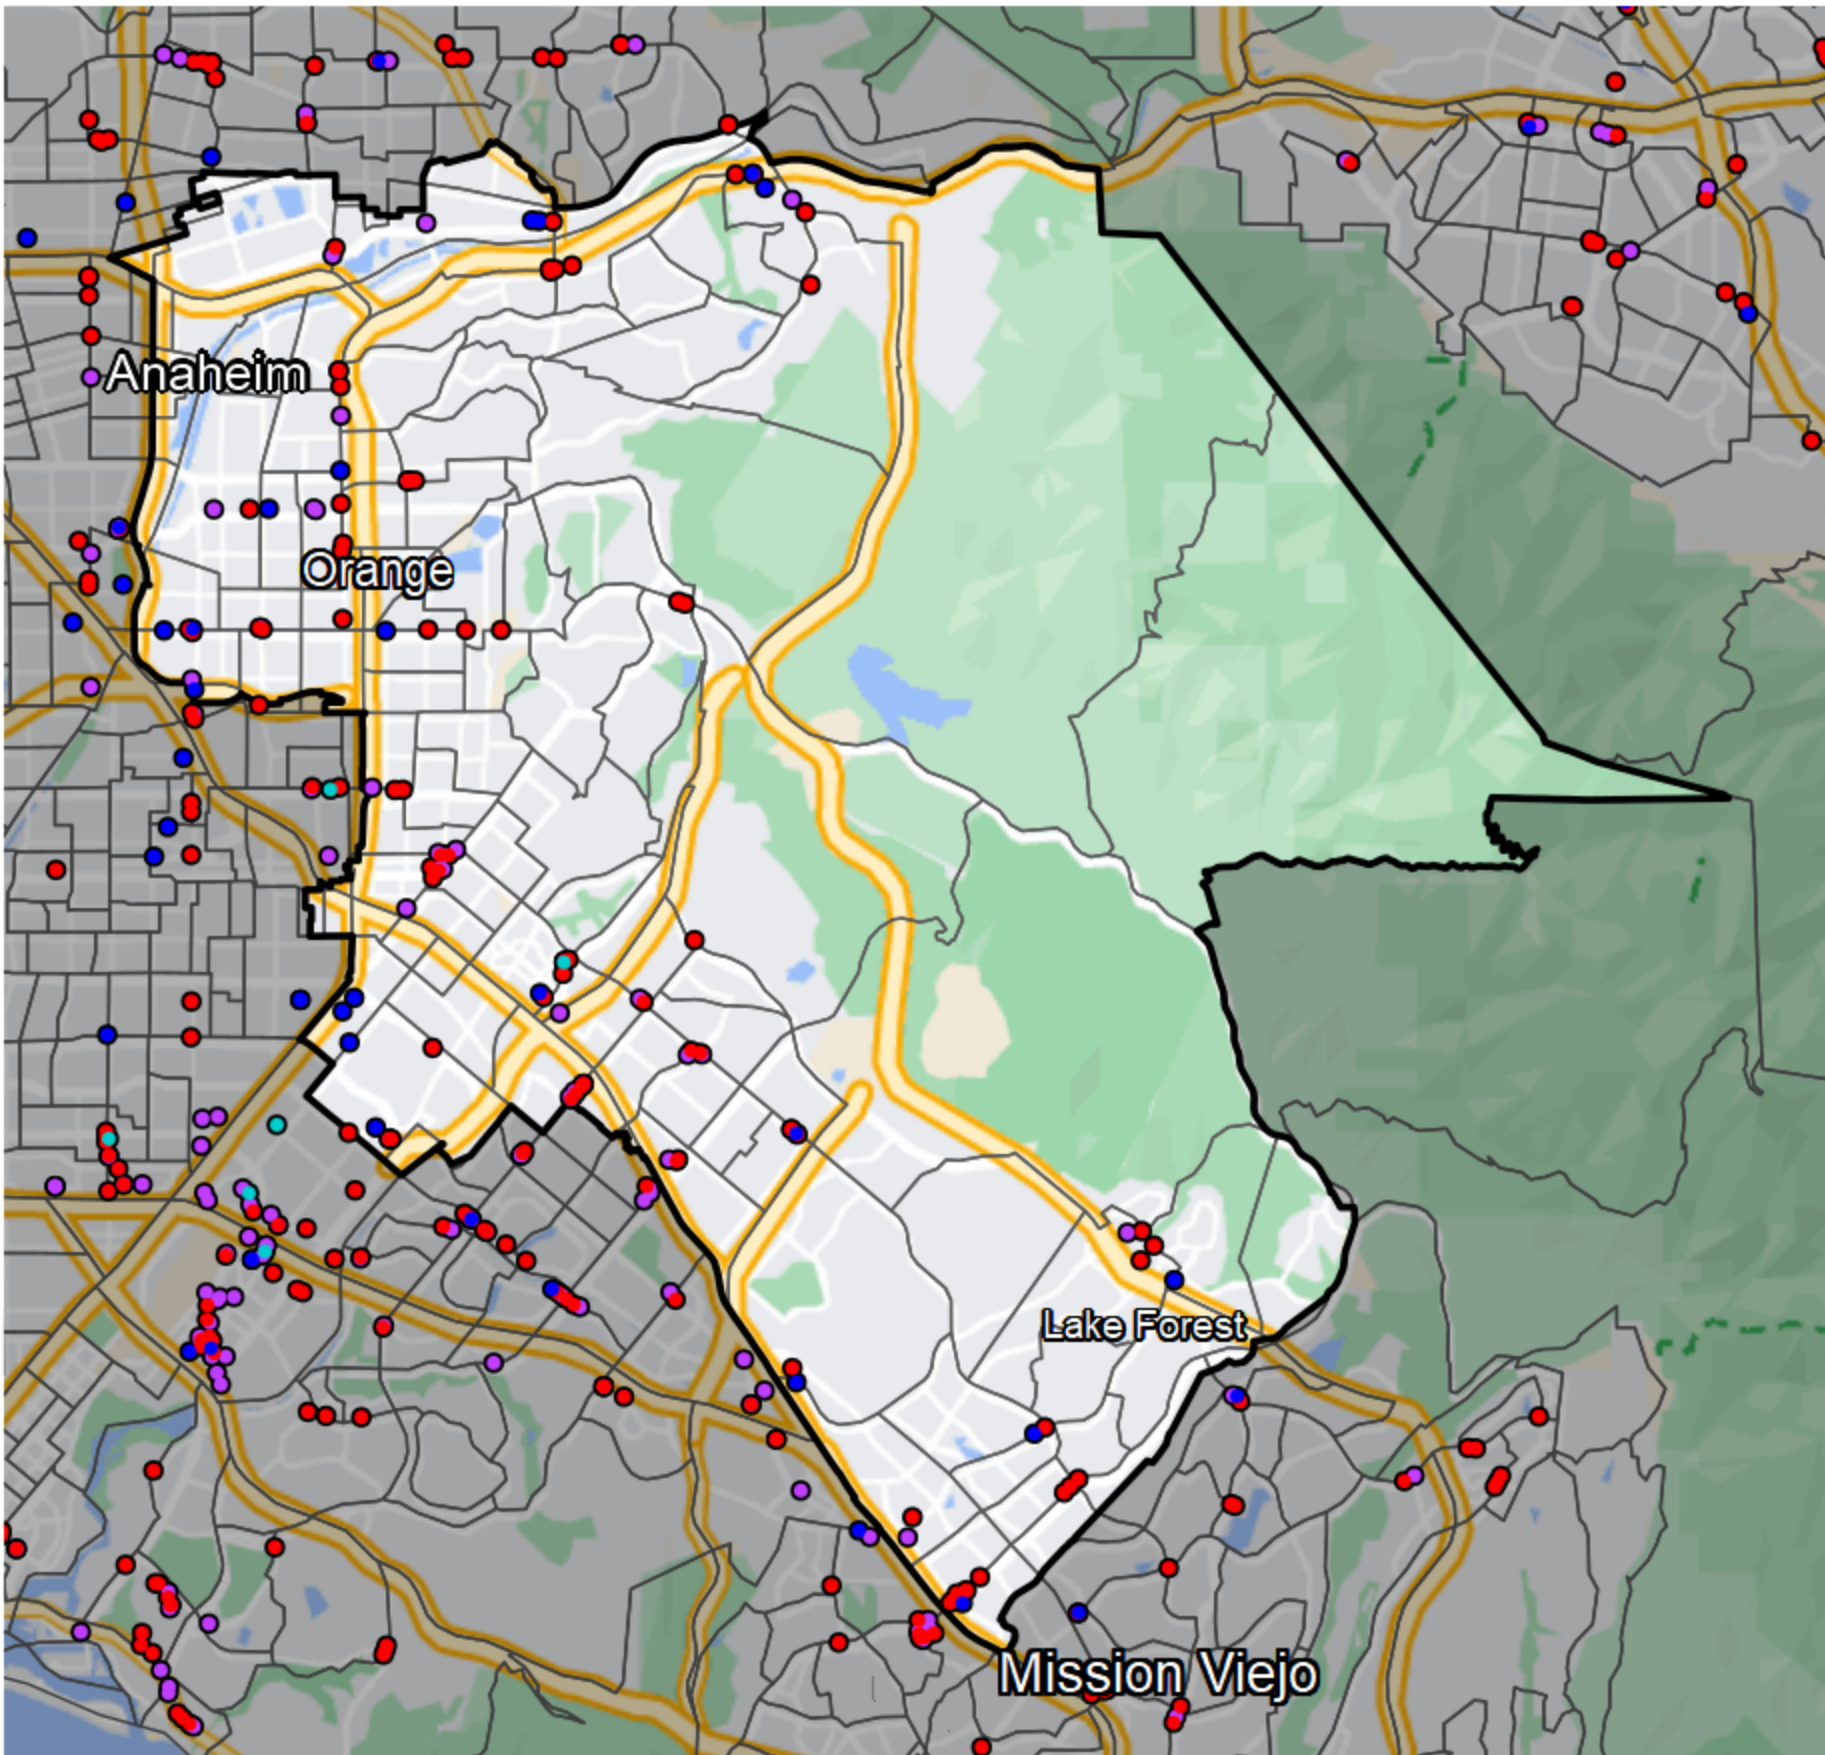

California - Assembly District 68

Financial Institutions

- Bank: 30
- Bank, Out-of-State: 73
- Credit Union: 20
- Credit Union, Out-of-State: 1

Banking Desert

- No Branches within 10 Miles of Population Center