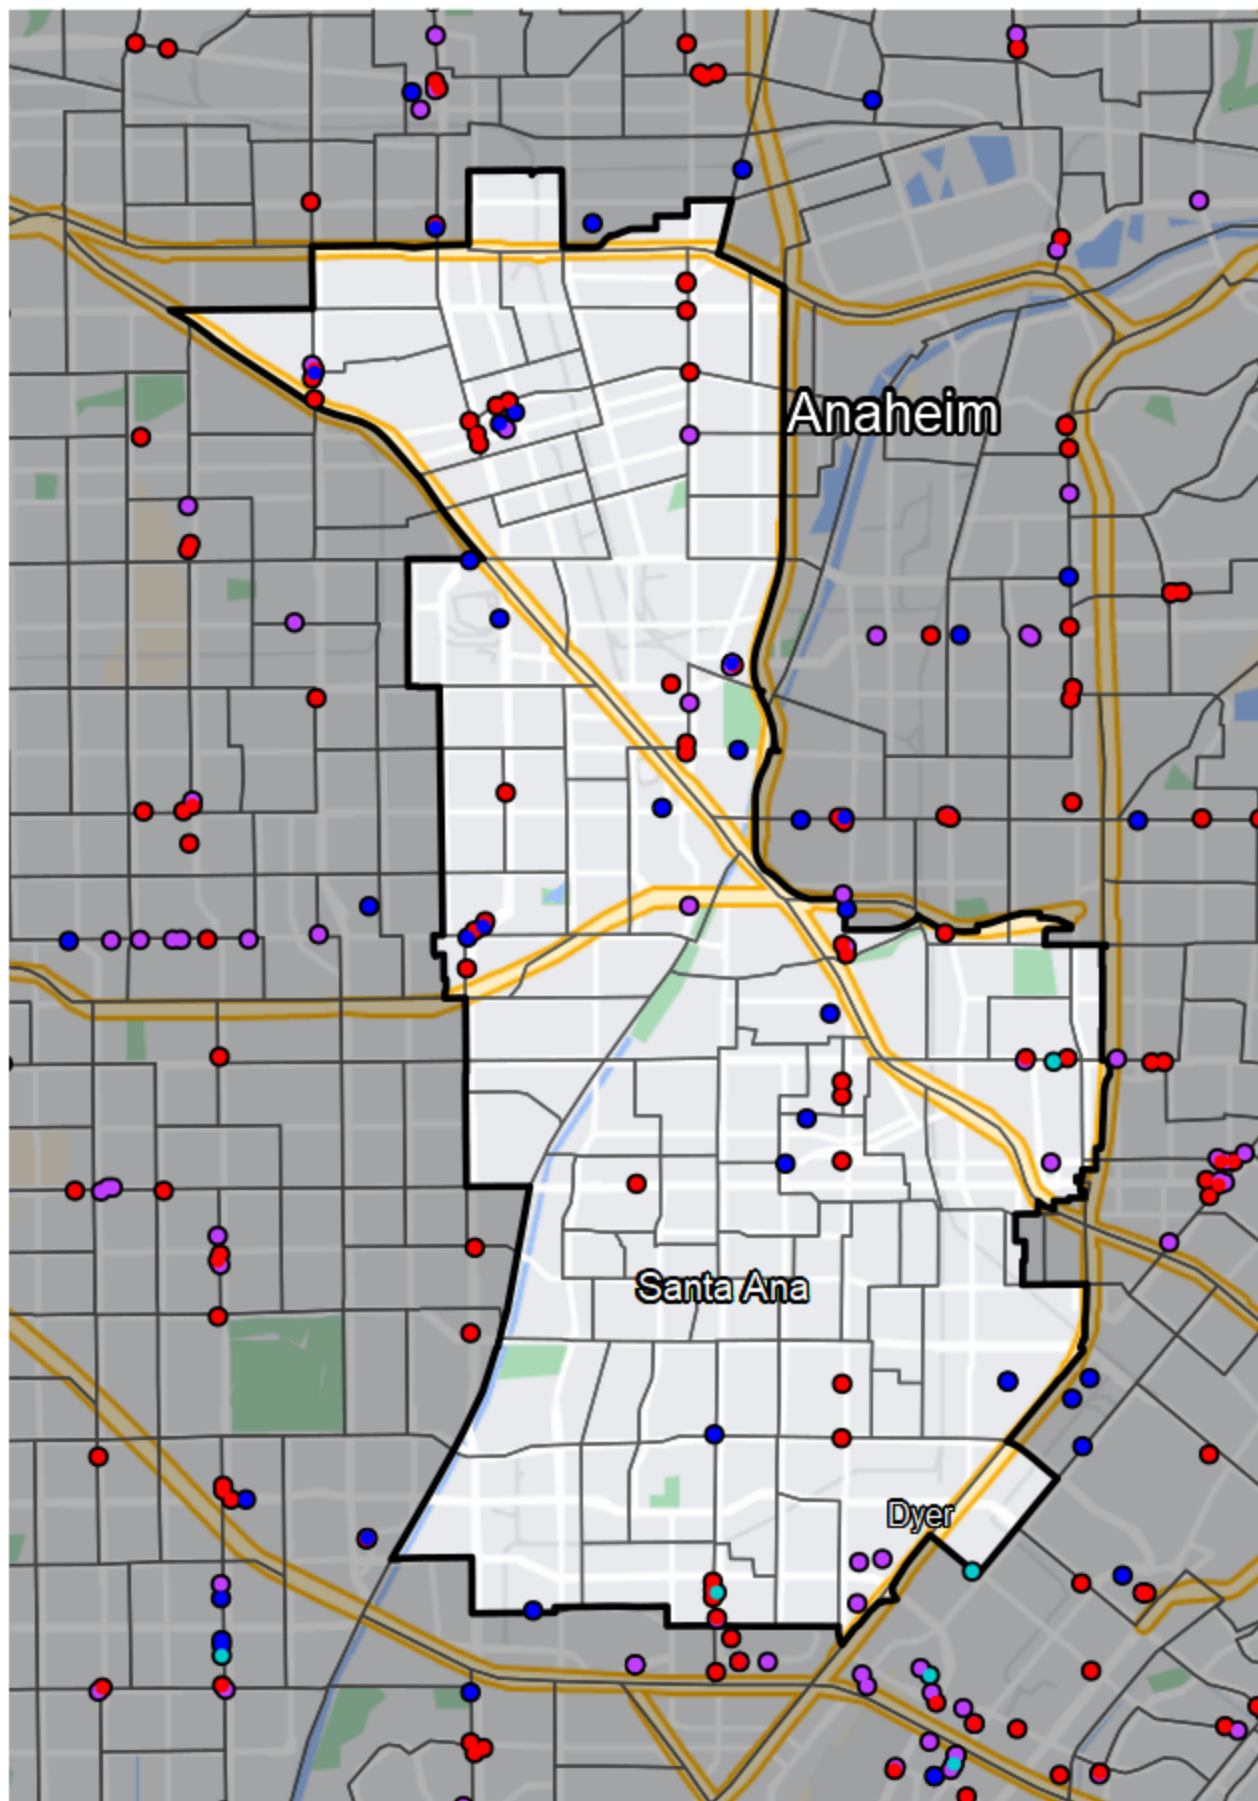

California - Assembly District 69

Banking Desert

No Branches within 10 Miles of Population Center

Financial Institutions

- Bank: 15
- Bank, Out-of-State: 35
- Credit Union: 17
- Credit Union, Out-of-State: 2