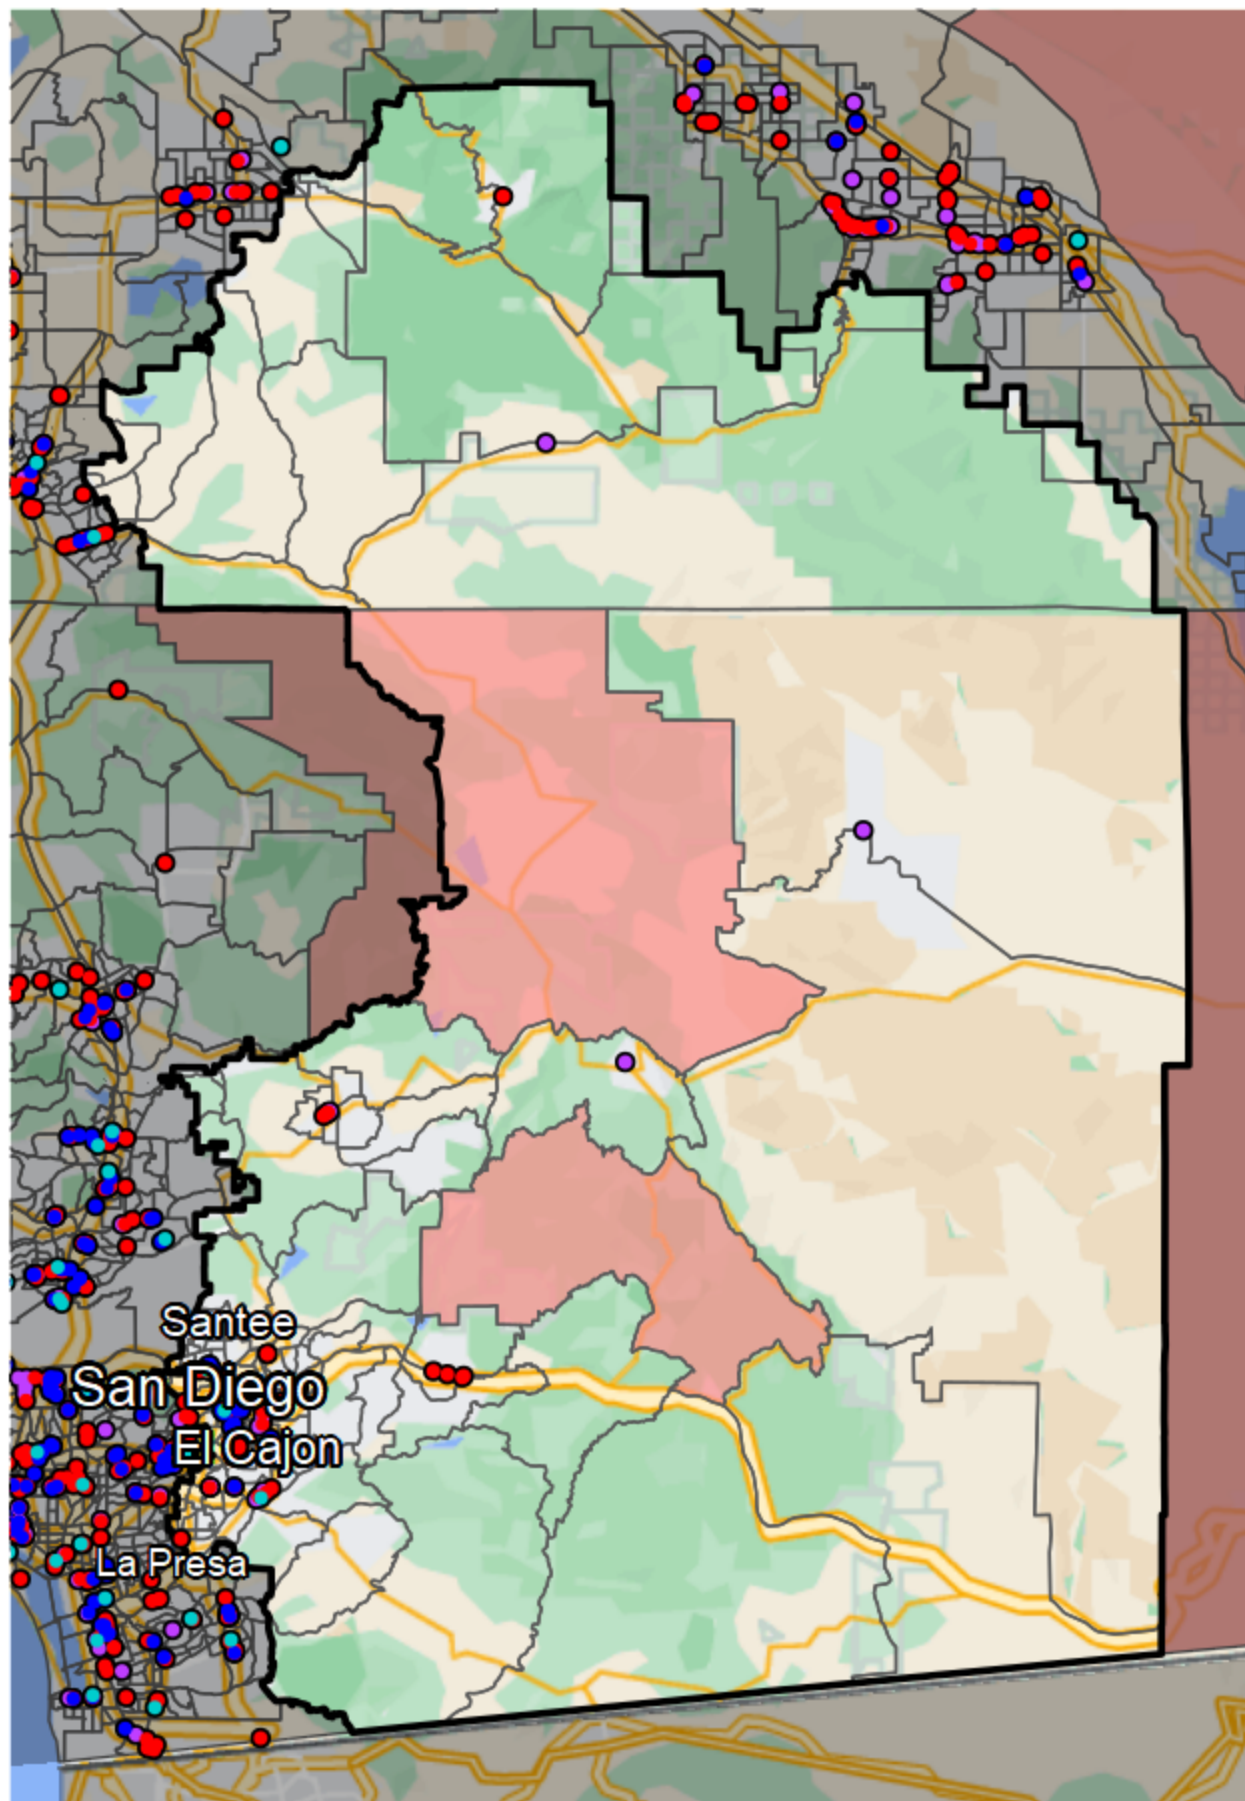

California - Assembly District 71

Banking Desert

 No Branches within 10 Miles of Population Center

Financial Institutions

-  Bank: 13
-  Bank, Out-of-State: 39
-  Credit Union: 13
-  Credit Union, Out-of-State: 3