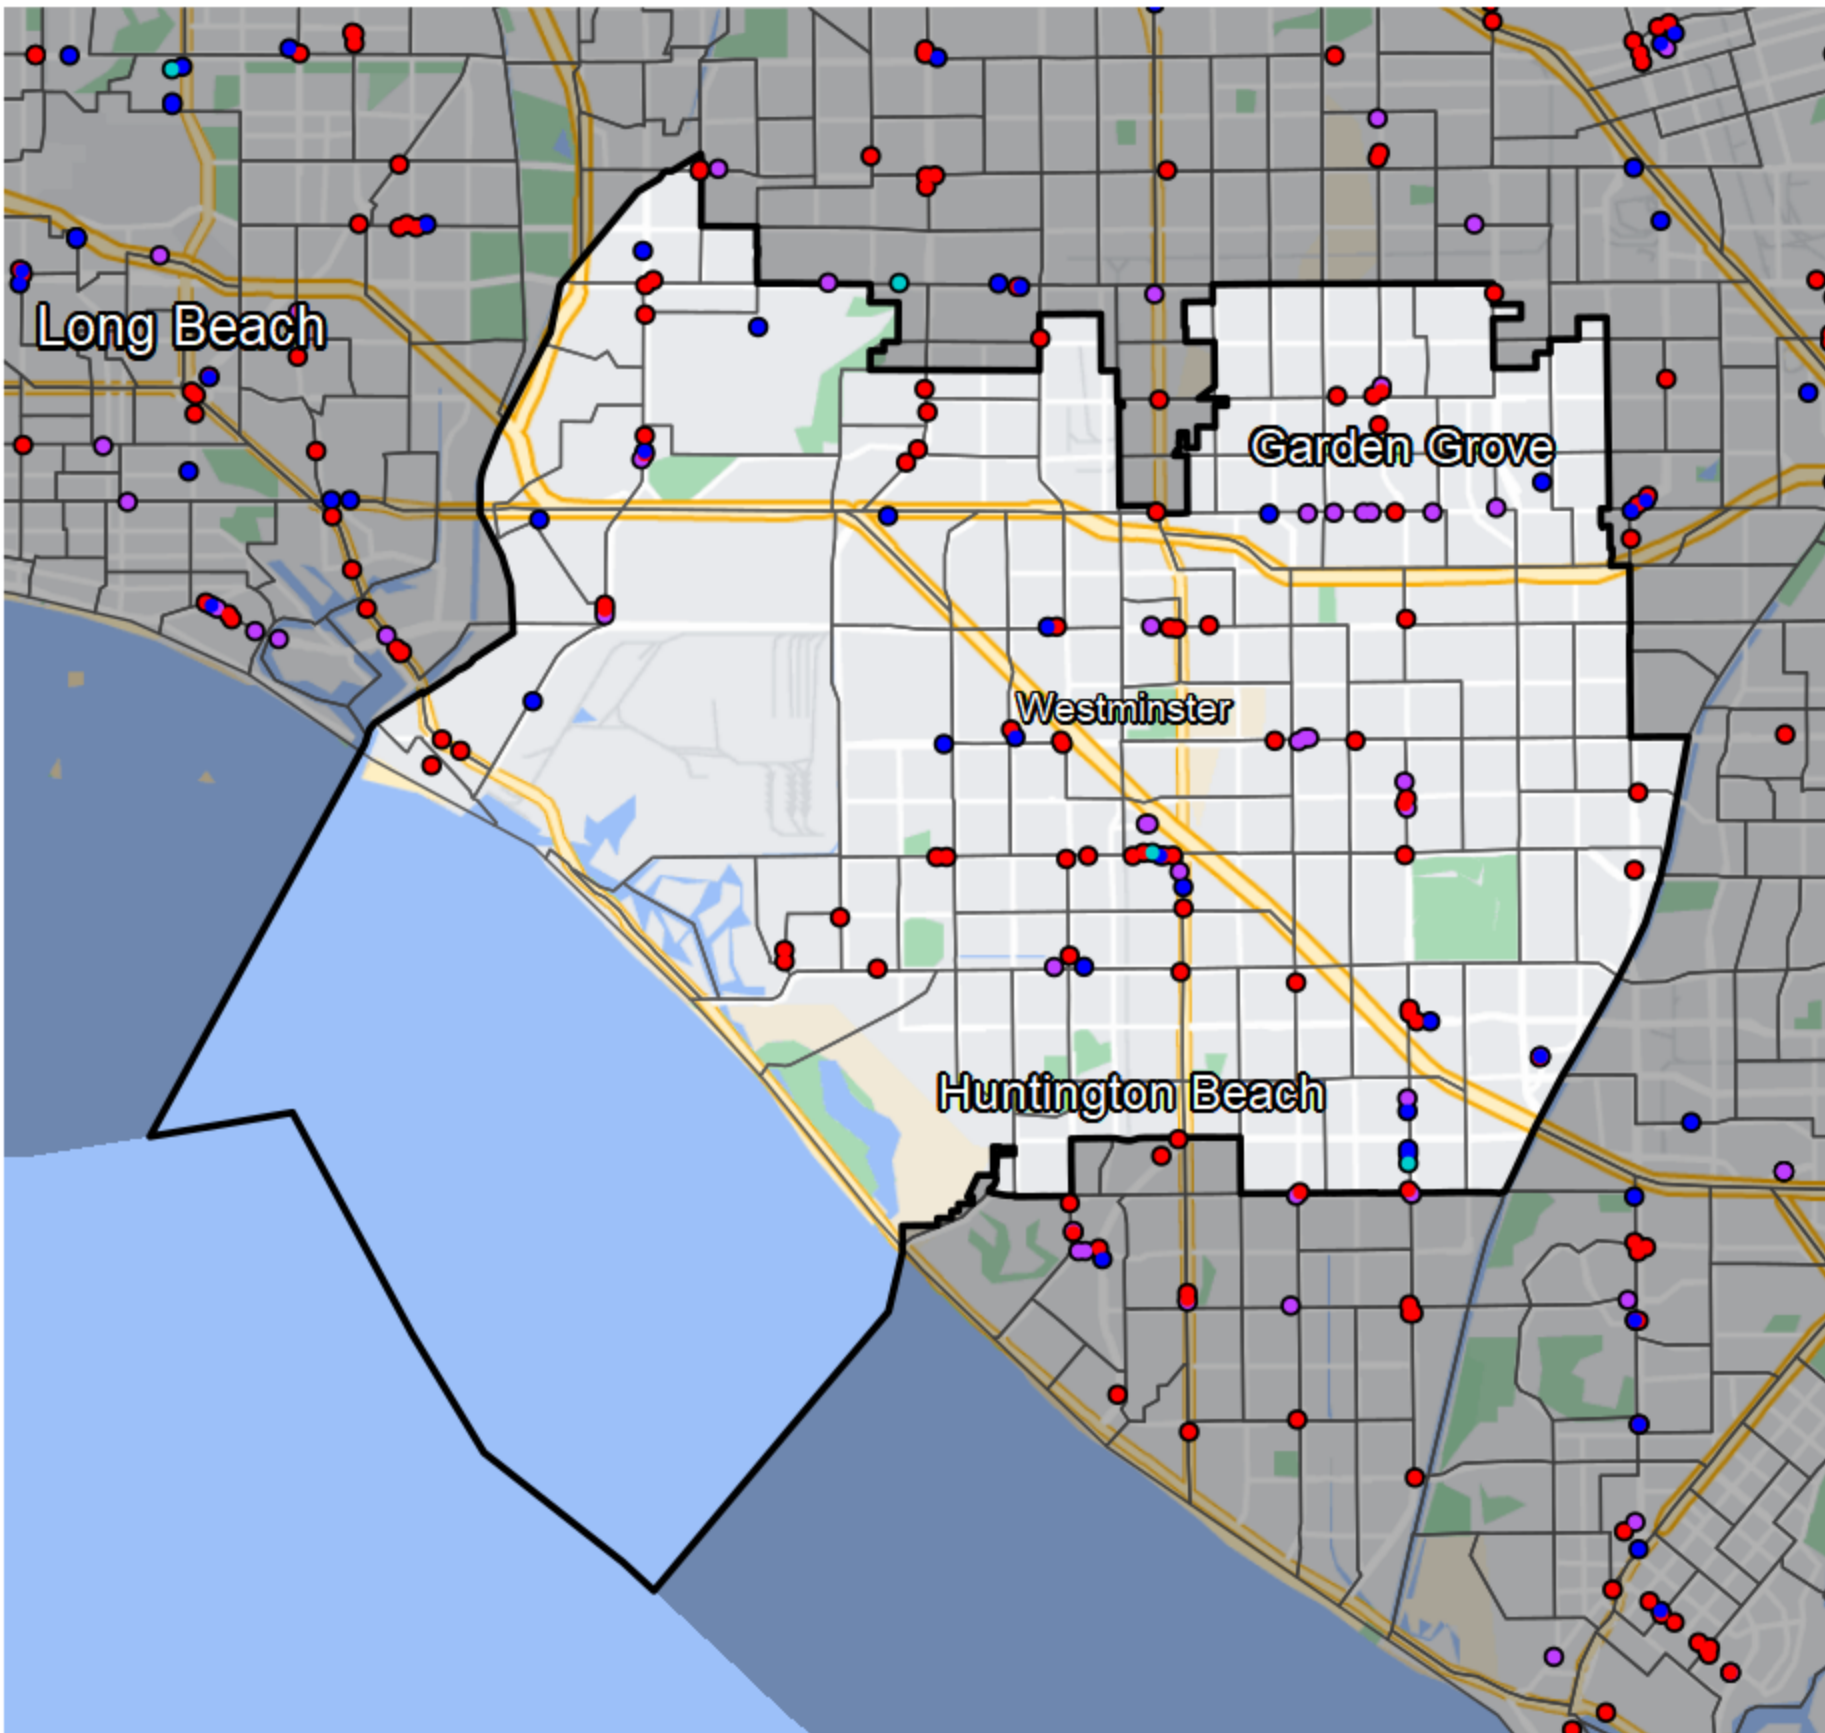

California - Assembly District 72

Banking Desert

■ No Branches within 10 Miles of Population Center

Financial Institutions

- Bank: 21
- Bank, Out-of-State: 61
- Credit Union: 19
- Credit Union, Out-of-State: 2