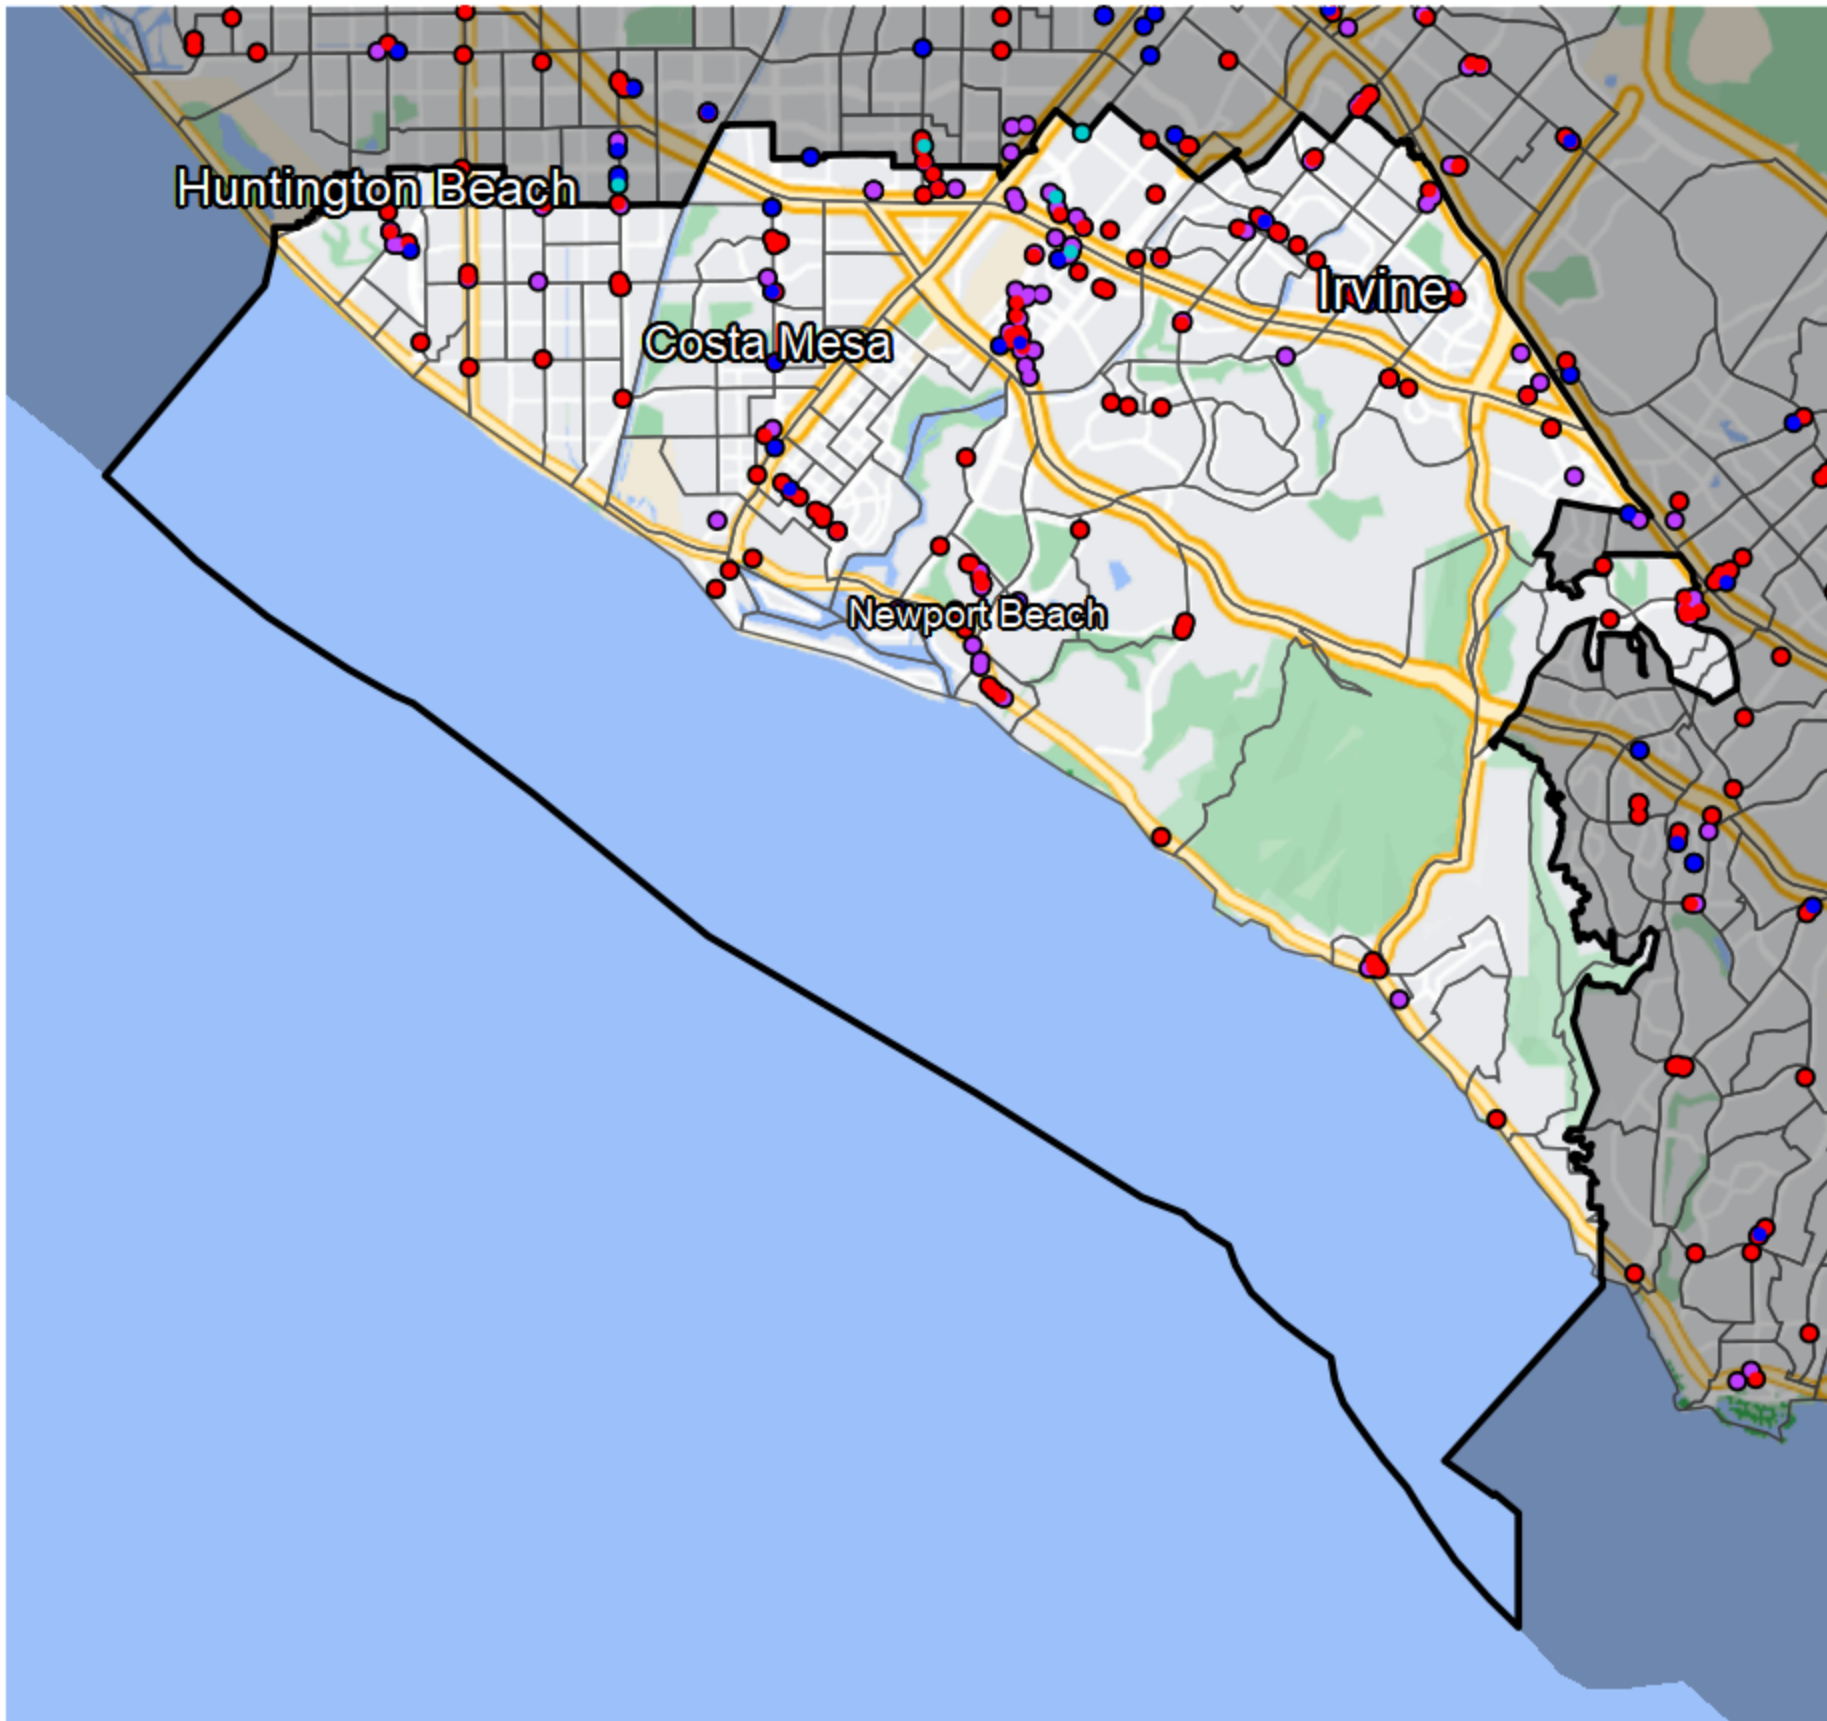

# California - Assembly District 74

## Banking Desert

No Branches within 10 Miles of Population Center