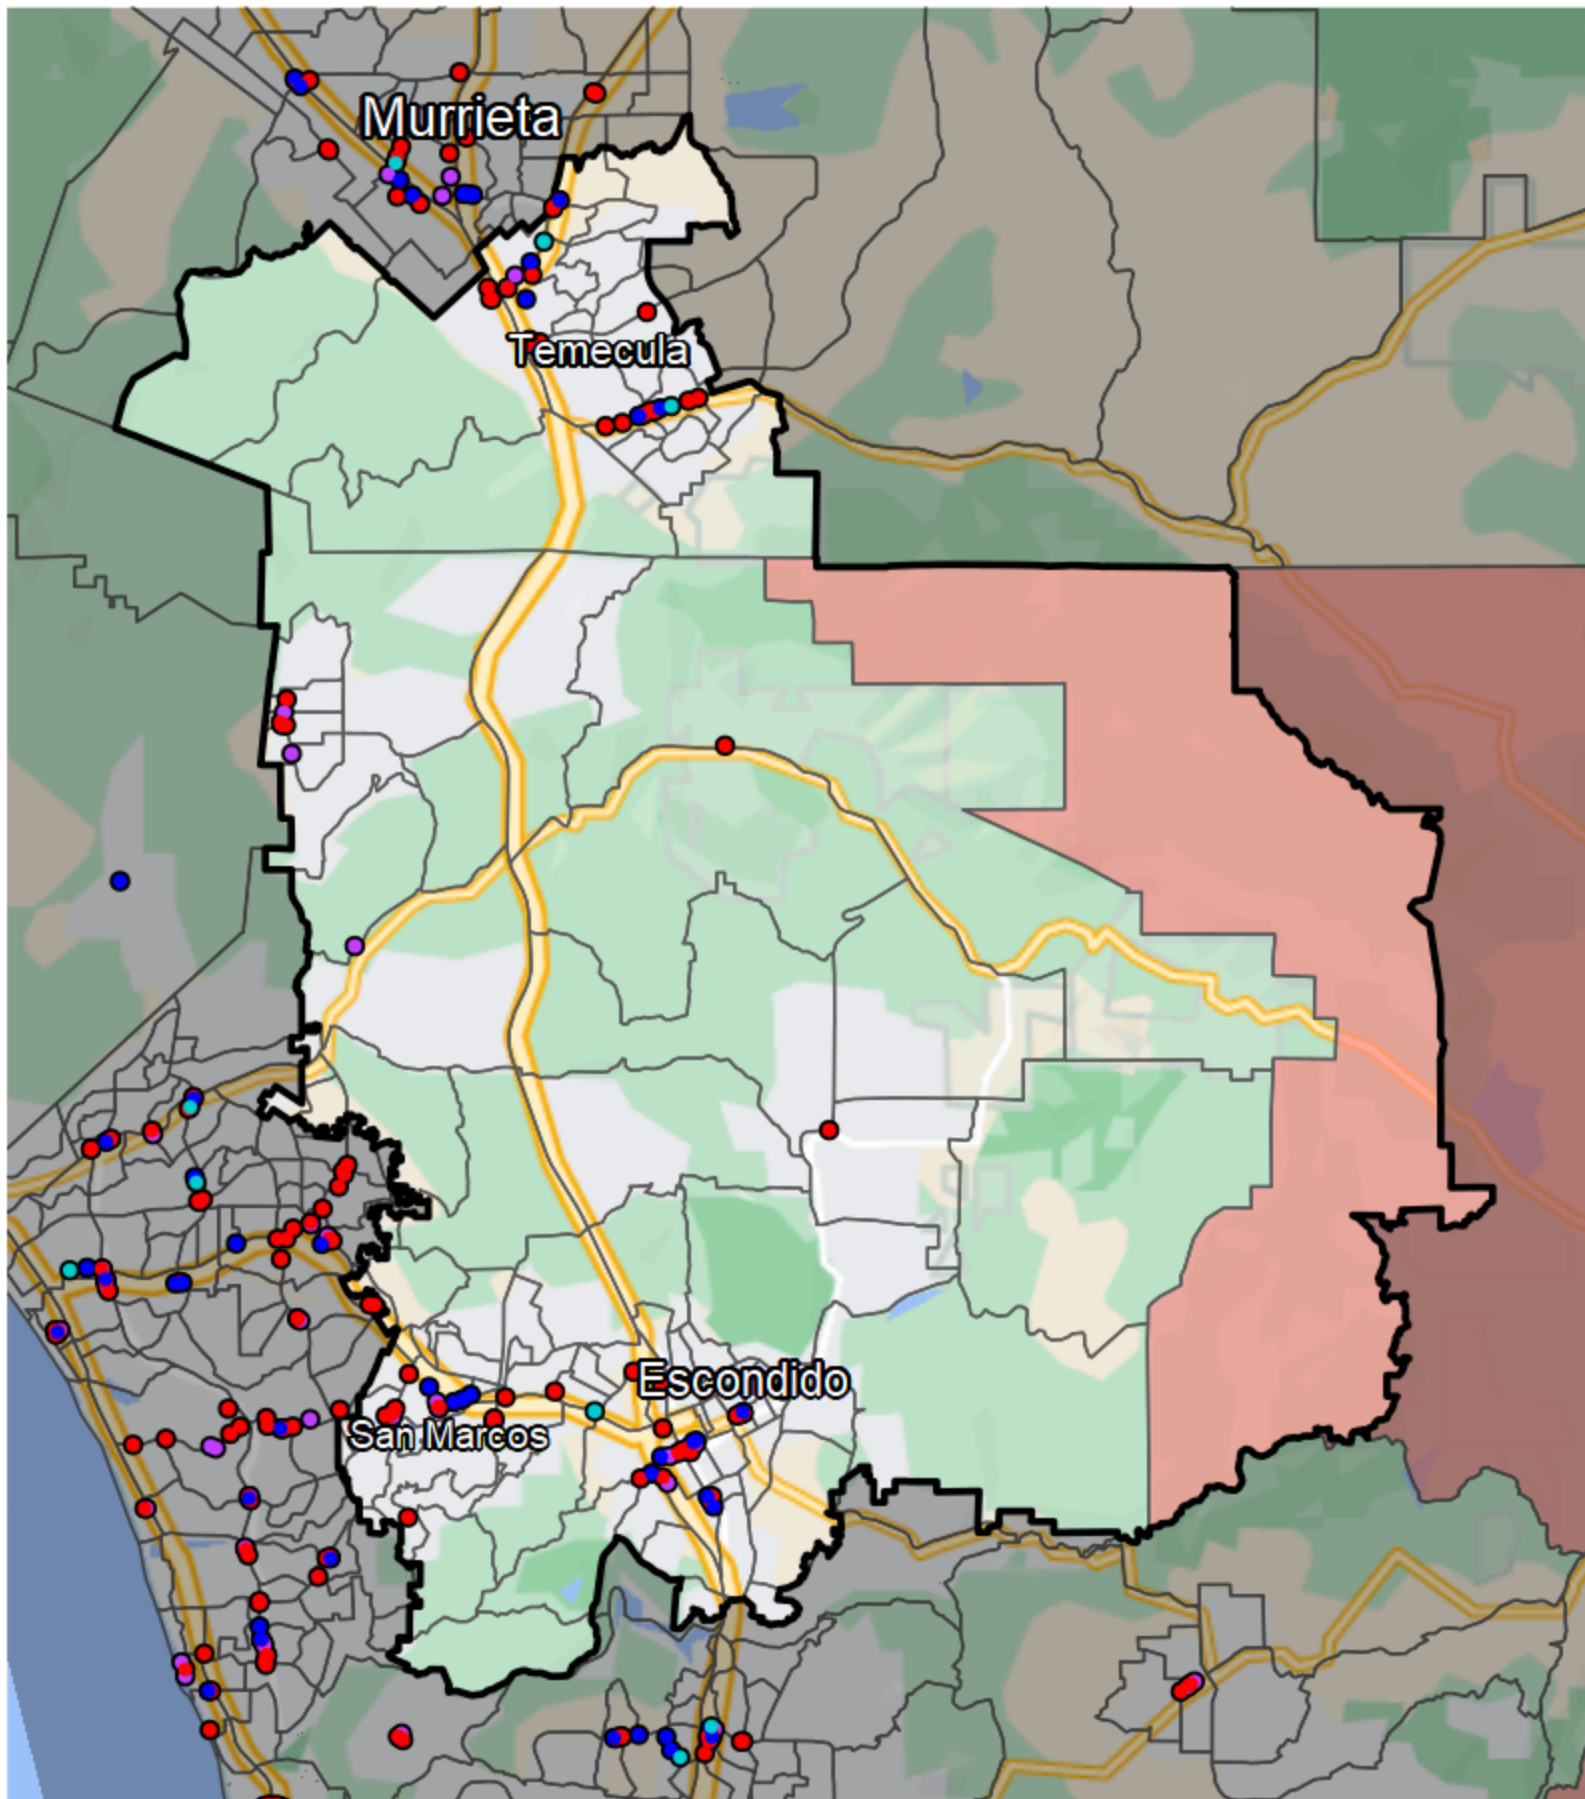

California - Assembly District 75

Banking Desert

■ No Branches within 10 Miles of Population Center

Financial Institutions

- Bank: 16
- Bank, Out-of-State: 60
- Credit Union: 17
- Credit Union, Out-of-State: 3