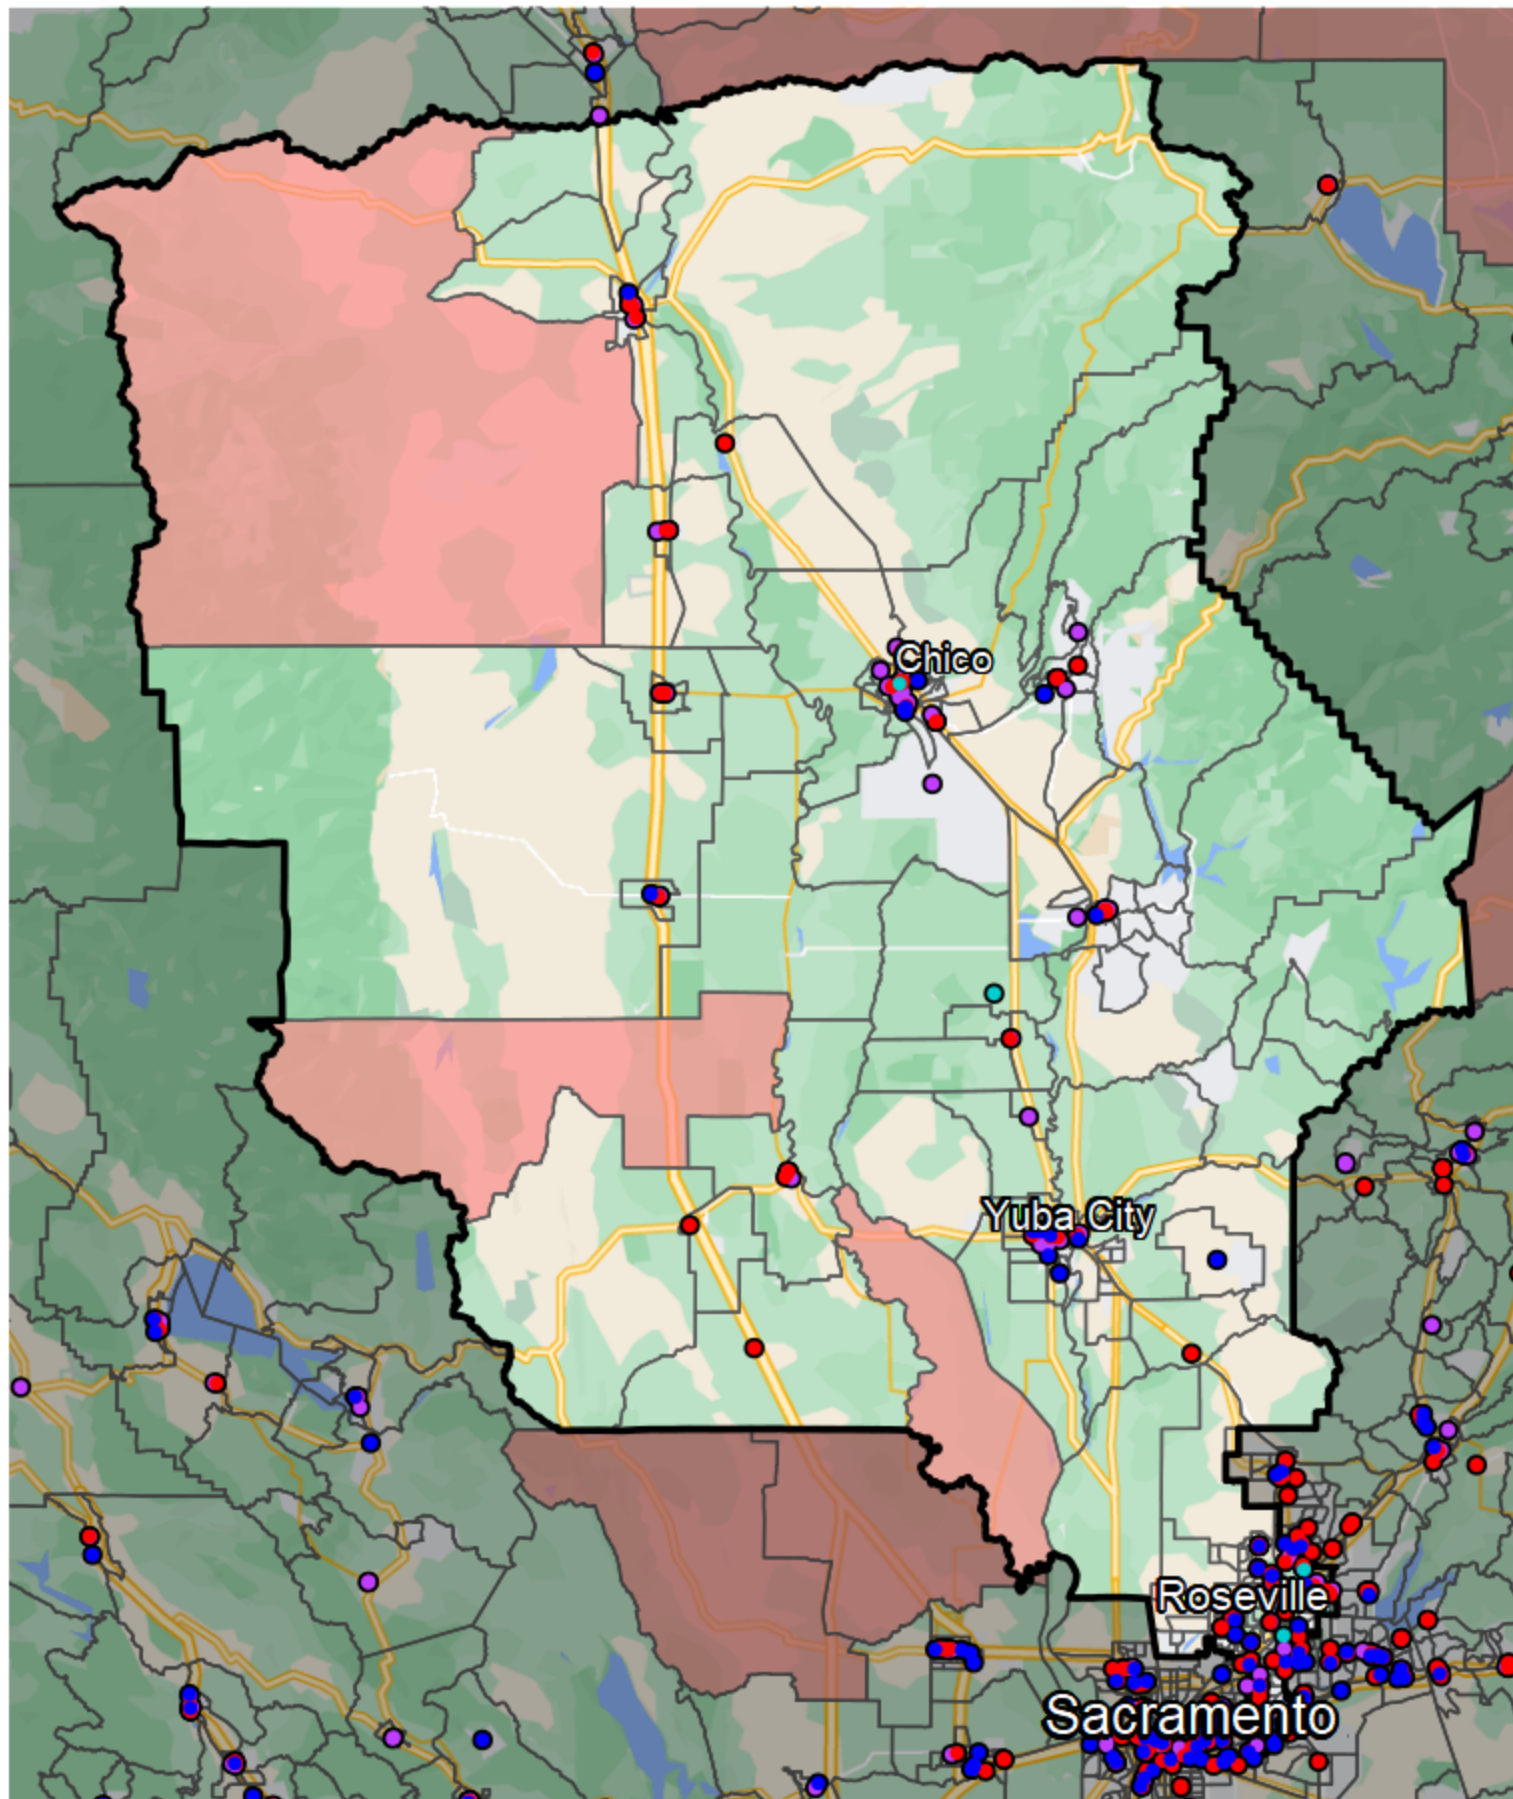

California - State Senate District 4

Banking Desert

No Branches within 10 Miles of Population Center

Financial Institutions

- Bank: 65
- Bank, Out-of-State: 93
- Credit Union: 34
- Credit Union, Out-of-State: 4