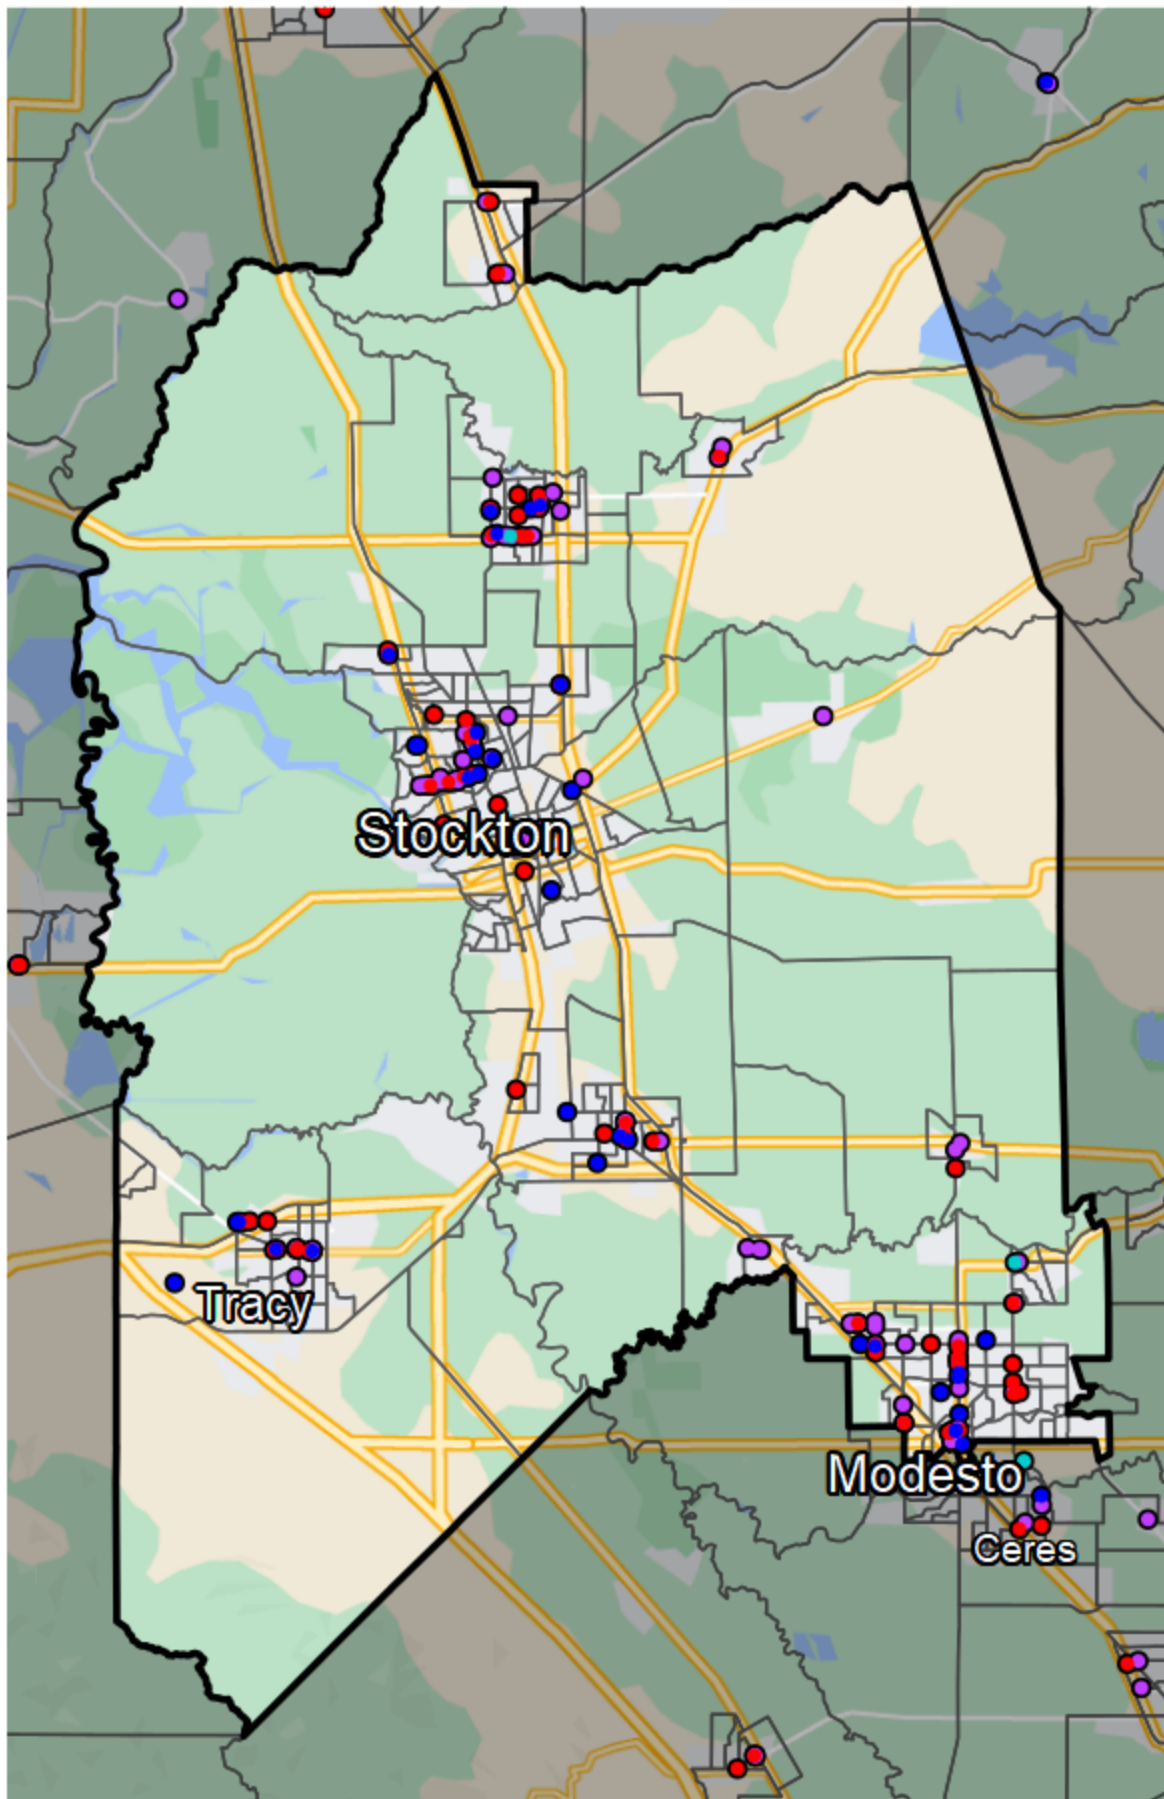

California - State Senate District 5

Banking Desert

■ No Branches within 10 Miles of Population Center

Financial Institutions

- Bank: 78
- Bank, Out-of-State: 75
- Credit Union: 37
- Credit Union, Out-of-State: 2