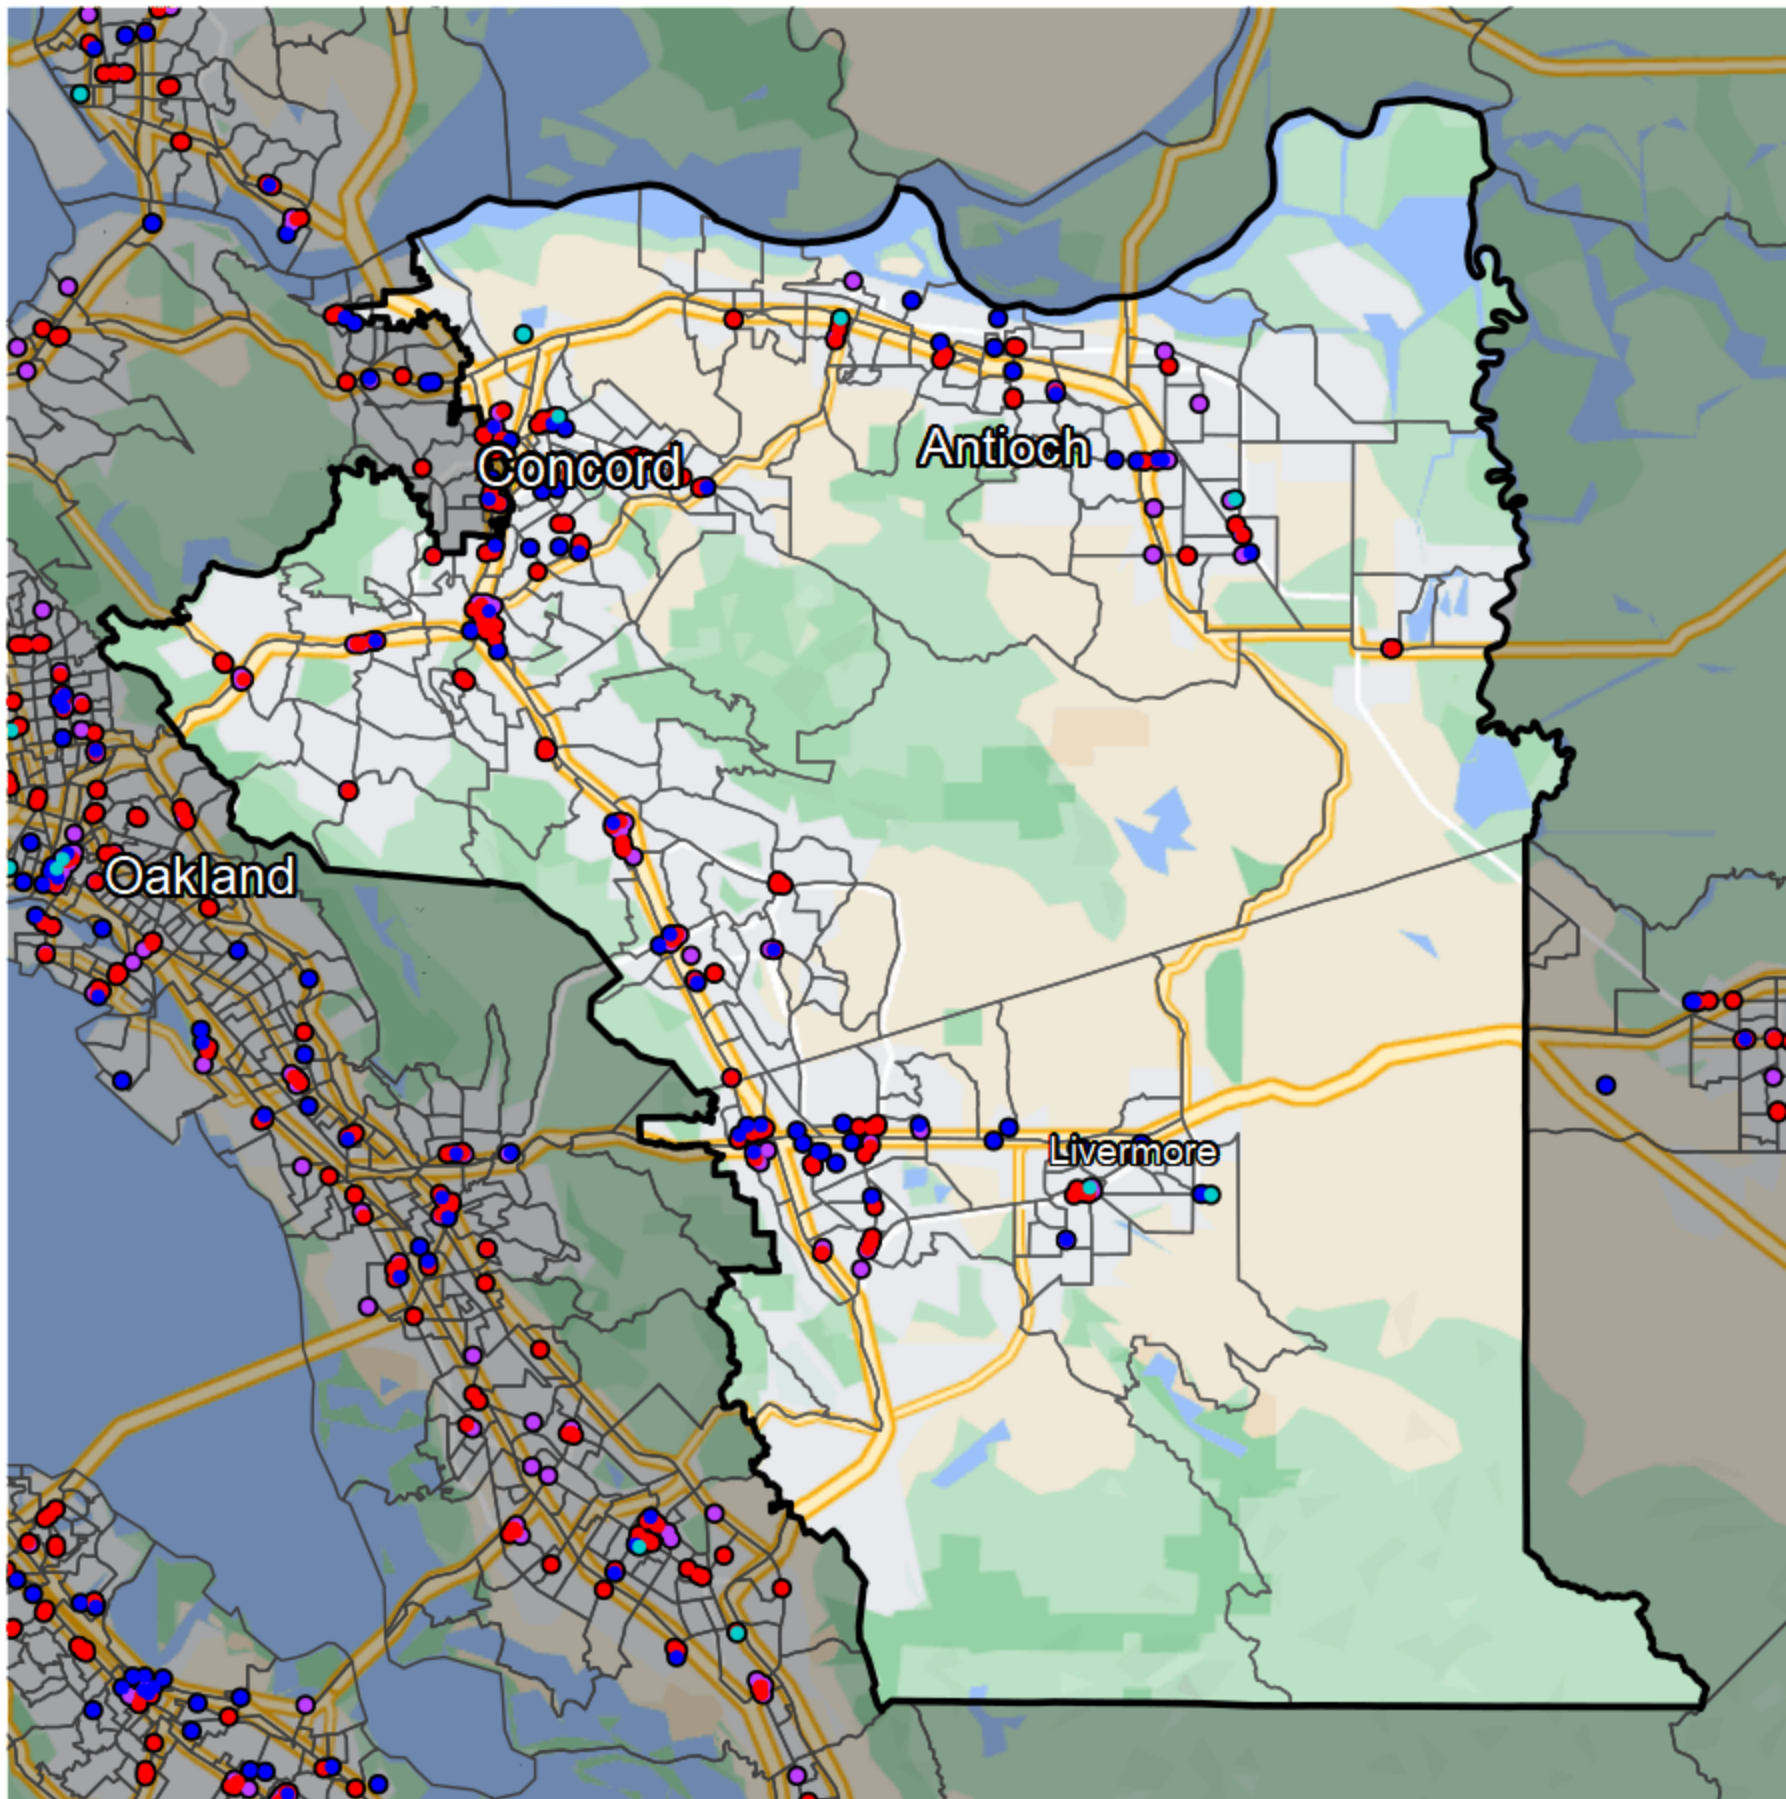

# California - State Senate District 7

- Banking Desert**
- No Branches within 10 Miles of Population Center
- Financial Institutions**
- Bank: 77
  - Bank, Out-of-State: 140
  - Credit Union: 52
  - Credit Union, Out-of-State: 6

Sources: NCUA, FDIC, UW-Madison Population Lab, CDFI, US Census, Google Maps, CUNA