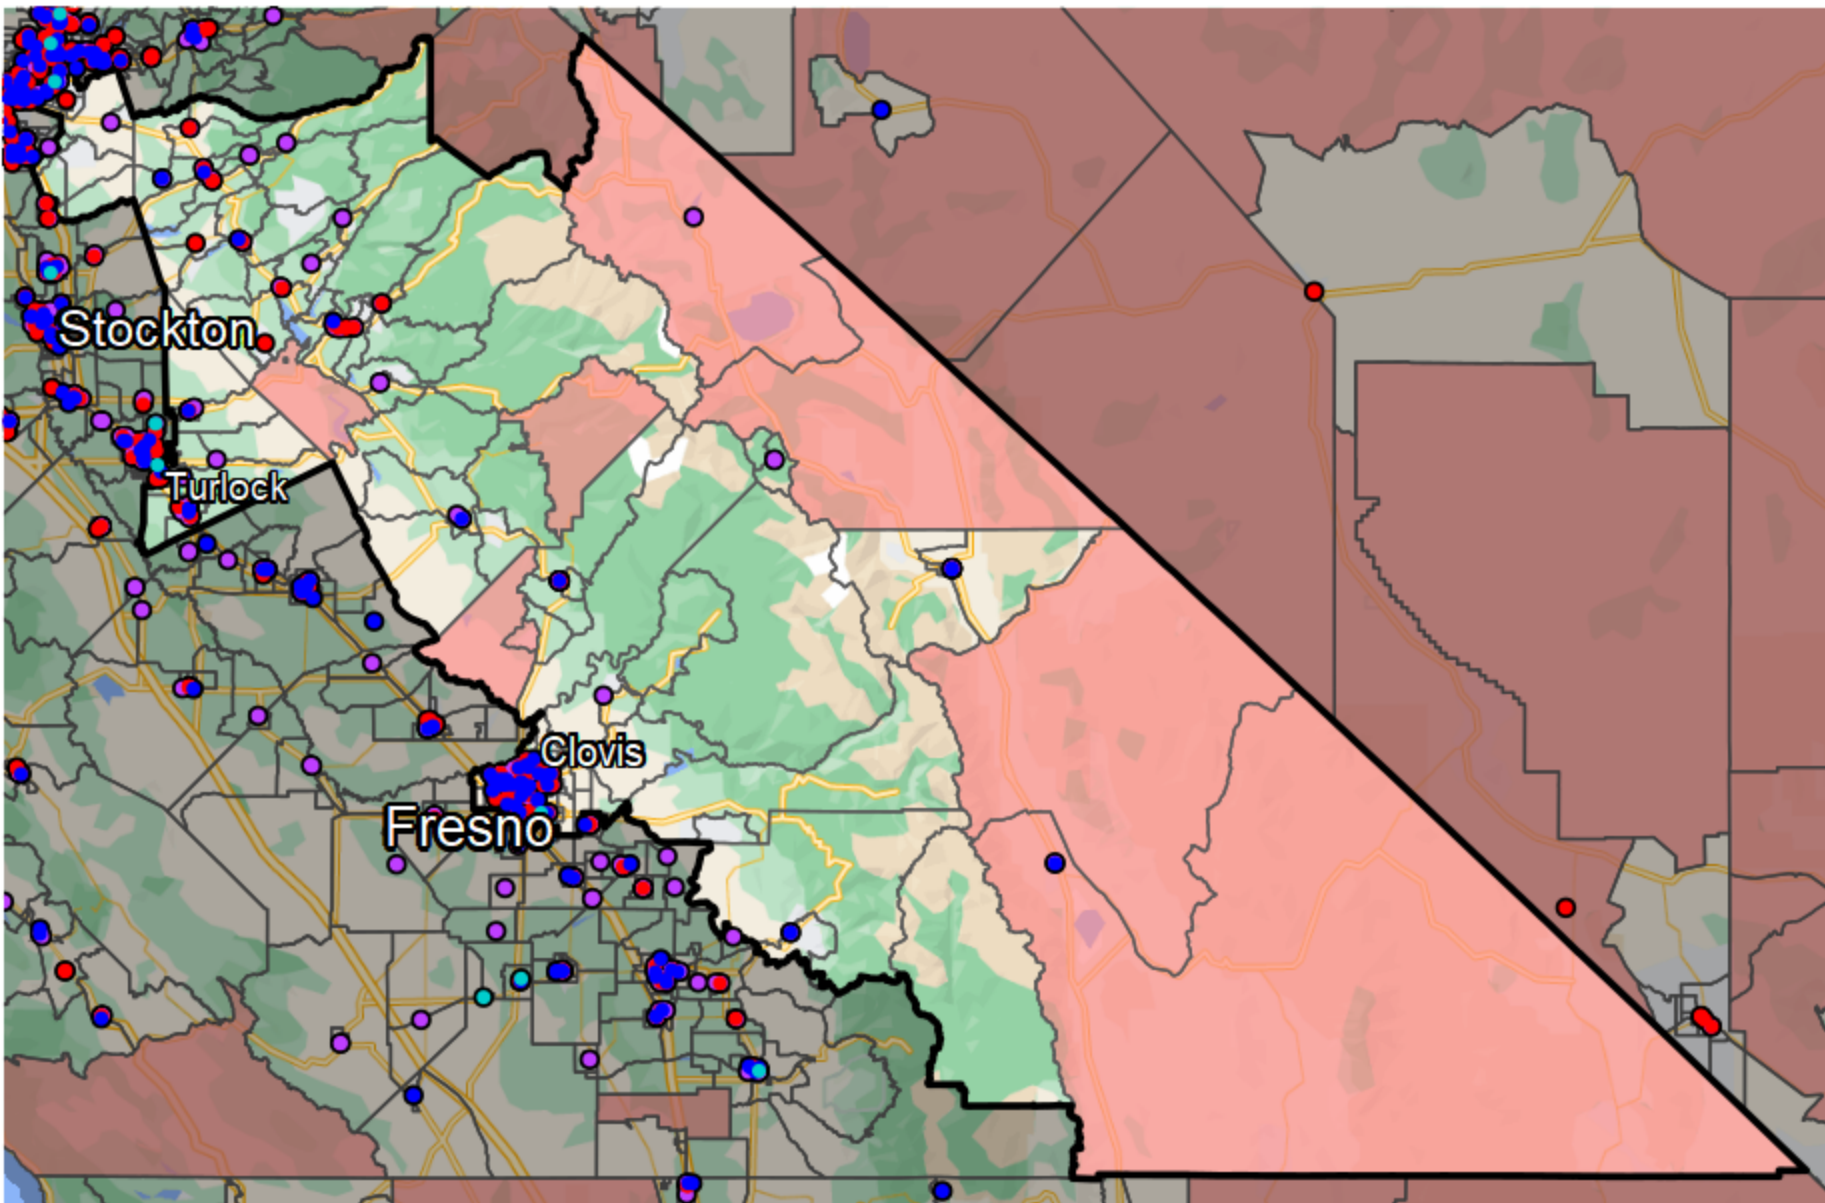

California - State Senate District 8

Banking Desert

No Branches within 10 Miles of Population Center

Financial Institutions

- Bank: 92
- Bank, Out-of-State: 77
- Credit Union: 49
- Credit Union, Out-of-State: 3