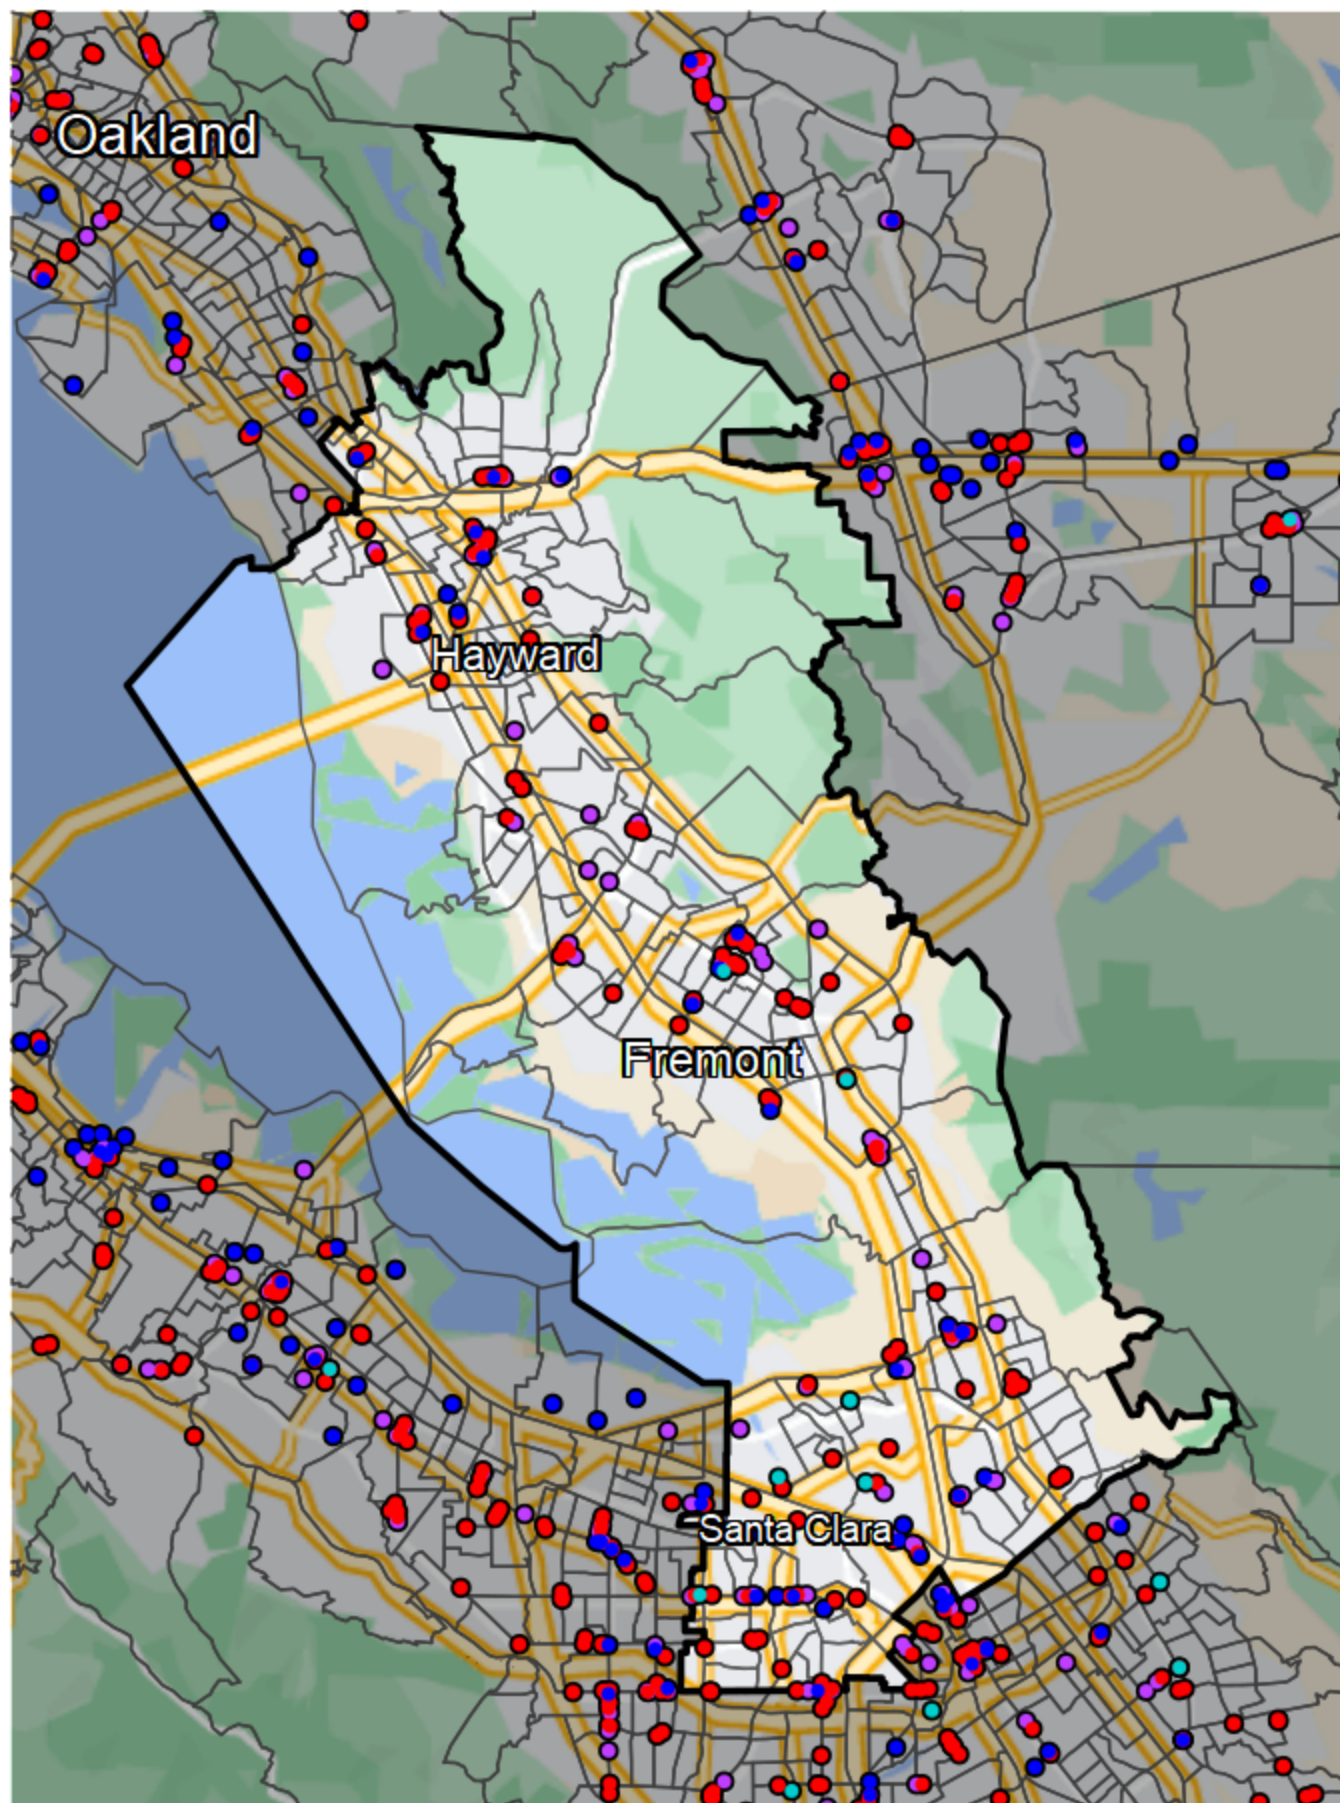

# California - State Senate District 10

## Banking Desert

■ No Branches within 10 Miles of Population Center