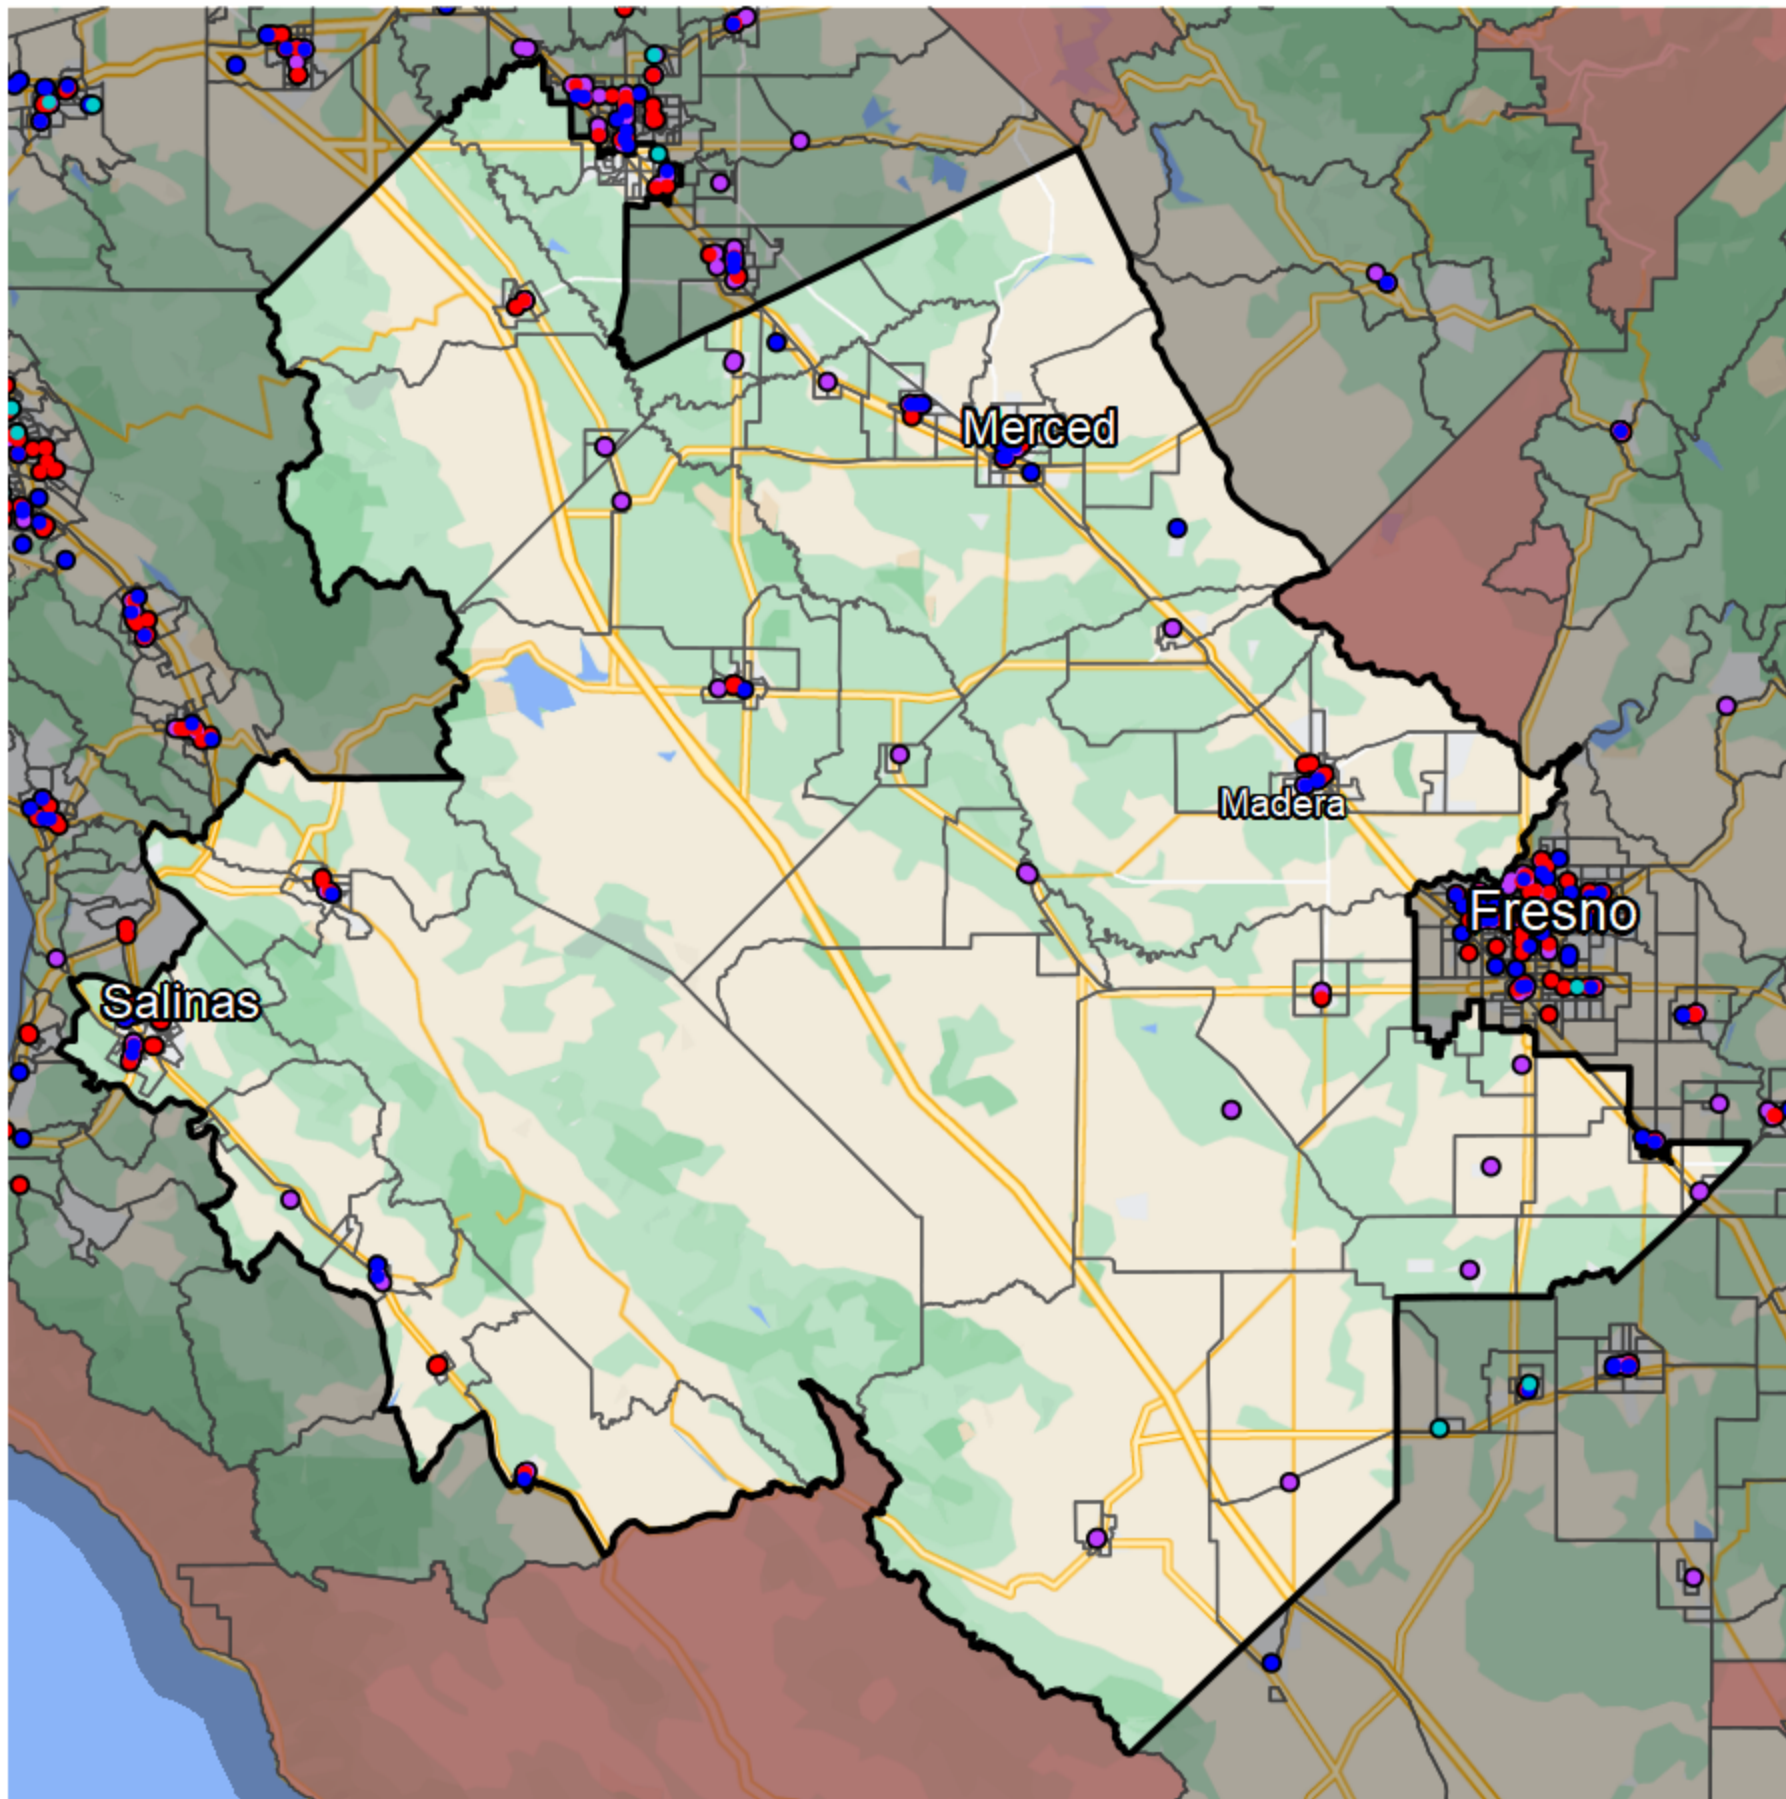

California - State Senate District 12

Banking Desert

No Branches within 10 Miles of Population Center

Financial Institutions

- Bank: 59
- Bank, Out-of-State: 47
- Credit Union: 28
- Credit Union, Out-of-State: 0