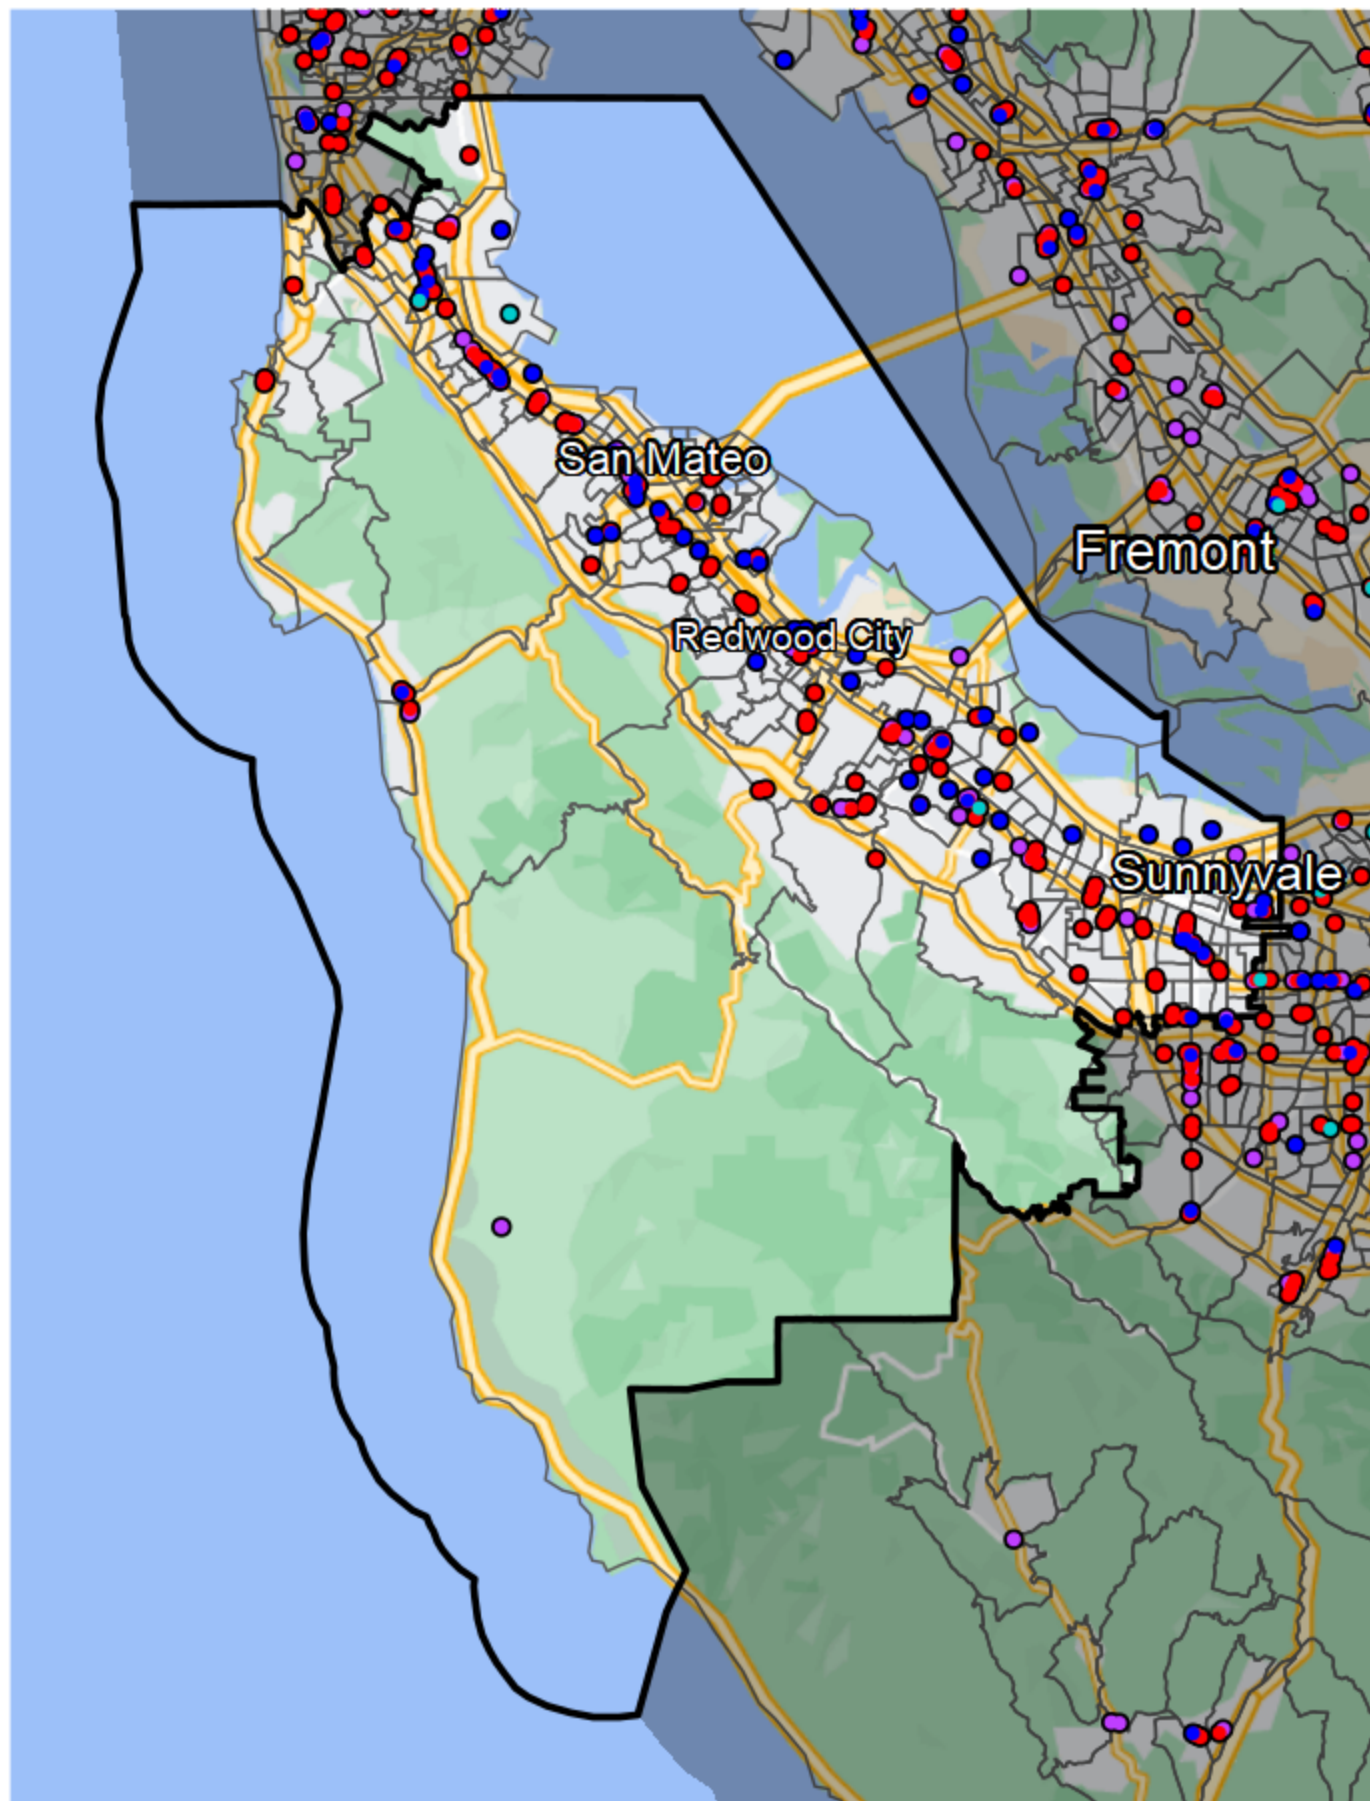

California - State Senate District 13

Banking Desert

No Branches within 10 Miles of Population Center

Financial Institutions

- Bank: 63
- Bank, Out-of-State: 166
- Credit Union: 58
- Credit Union, Out-of-State: 3