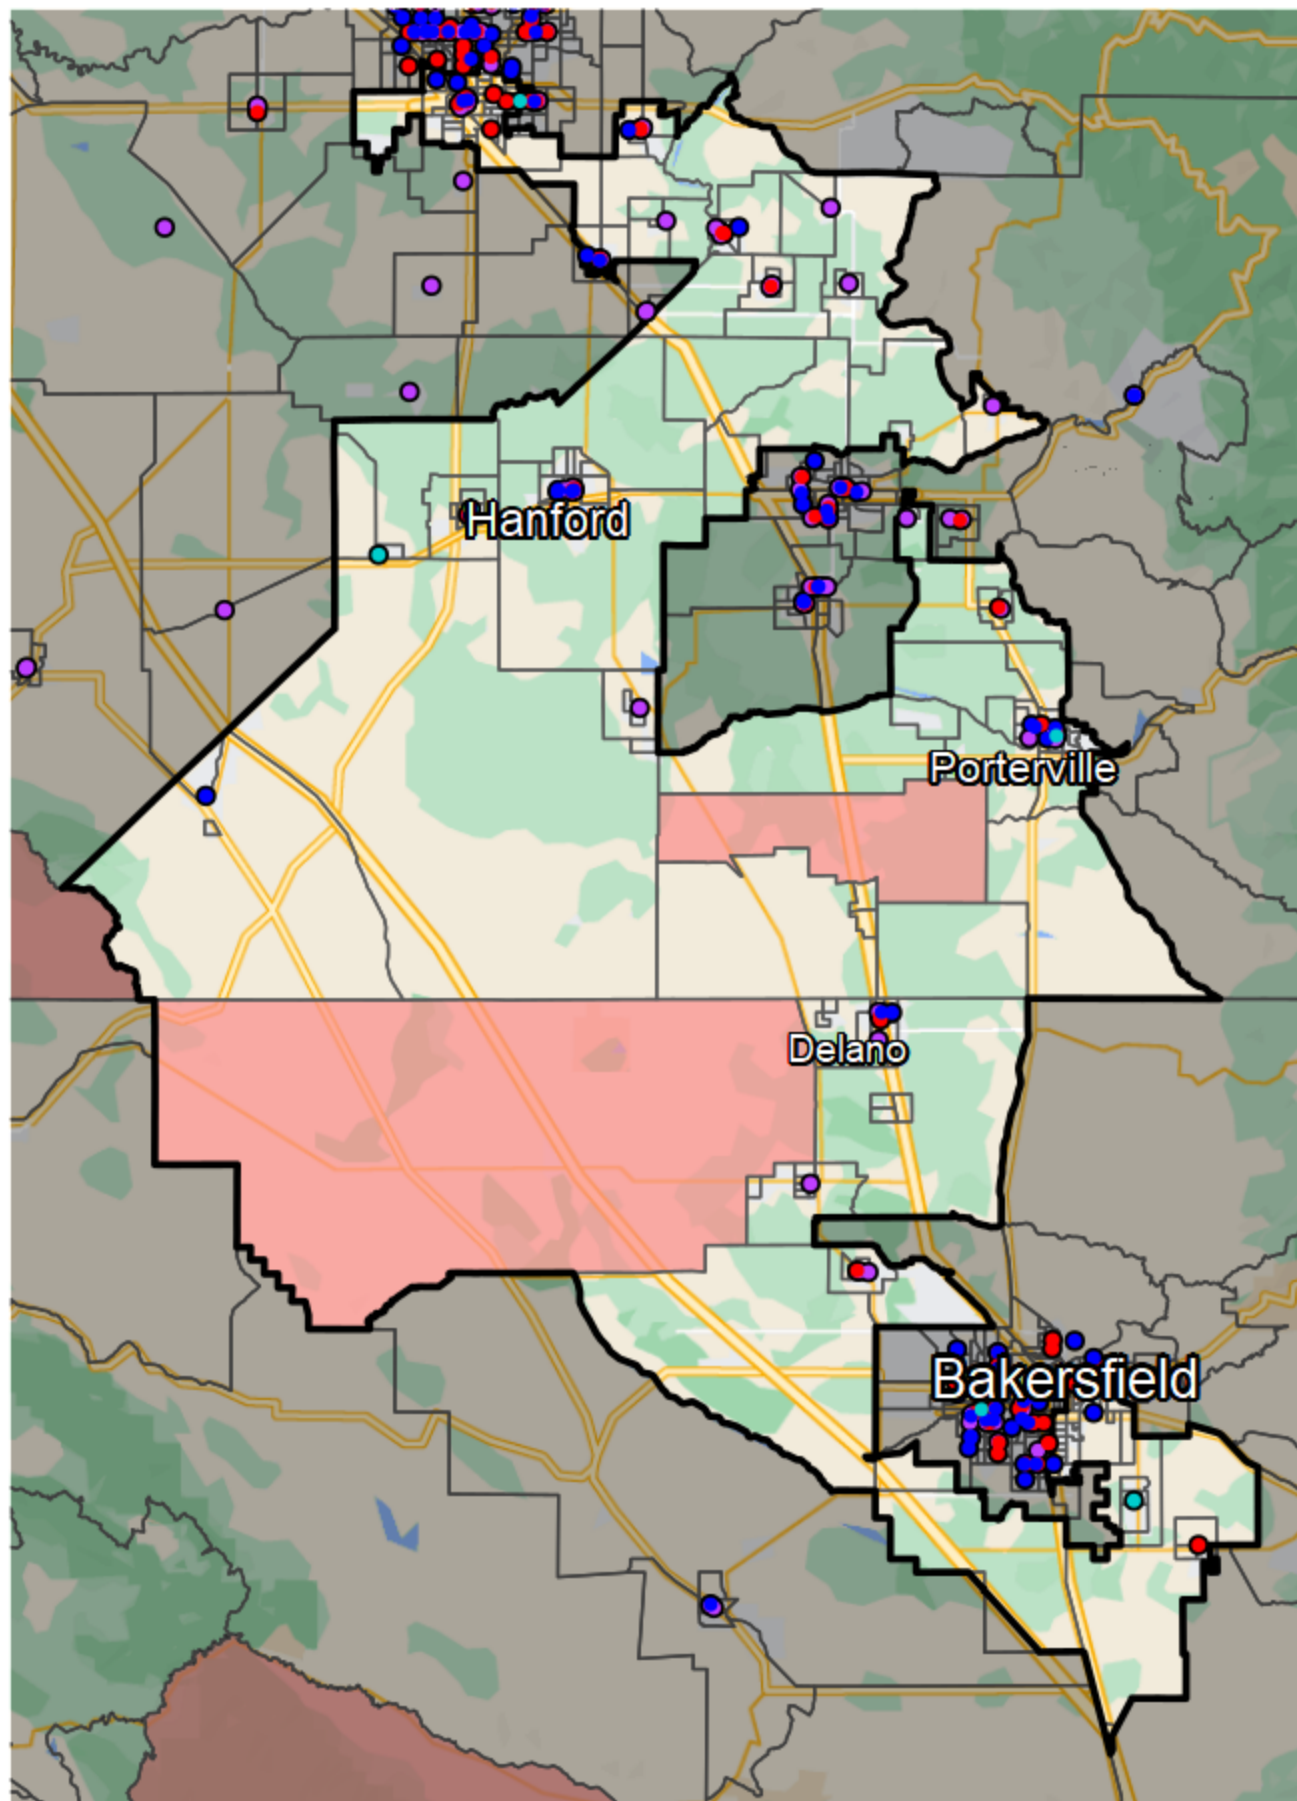

California - State Senate District 14

Banking Desert

No Branches within 10 Miles of Population Center

Financial Institutions

- Bank: 43
- Bank, Out-of-State: 29
- Credit Union: 22
- Credit Union, Out-of-State: 4