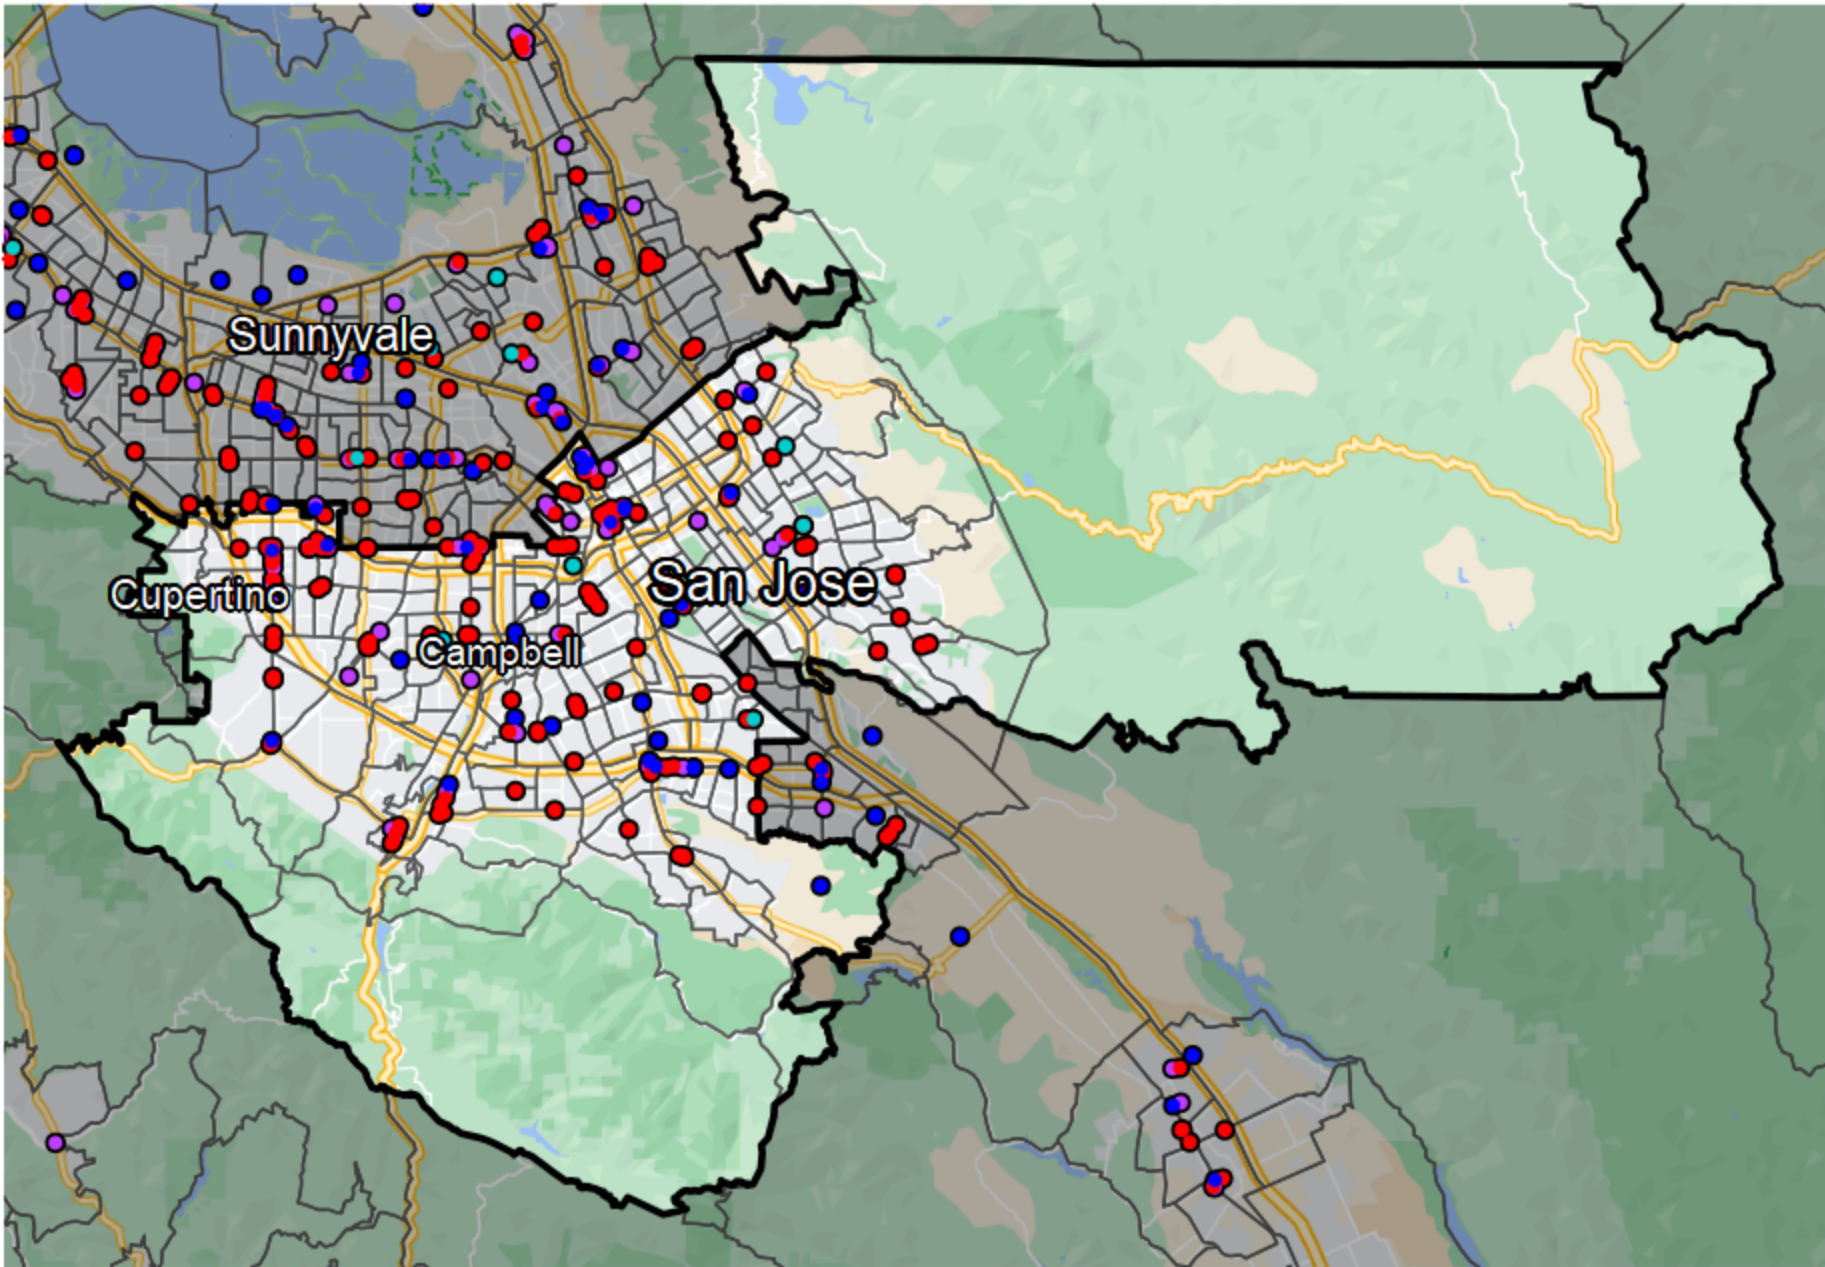

California - State Senate District 15

Banking Desert

No Branches within 10 Miles of Population Center

Financial Institutions

- Bank: 41
- Bank, Out-of-State: 142
- Credit Union: 33
- Credit Union, Out-of-State: 5