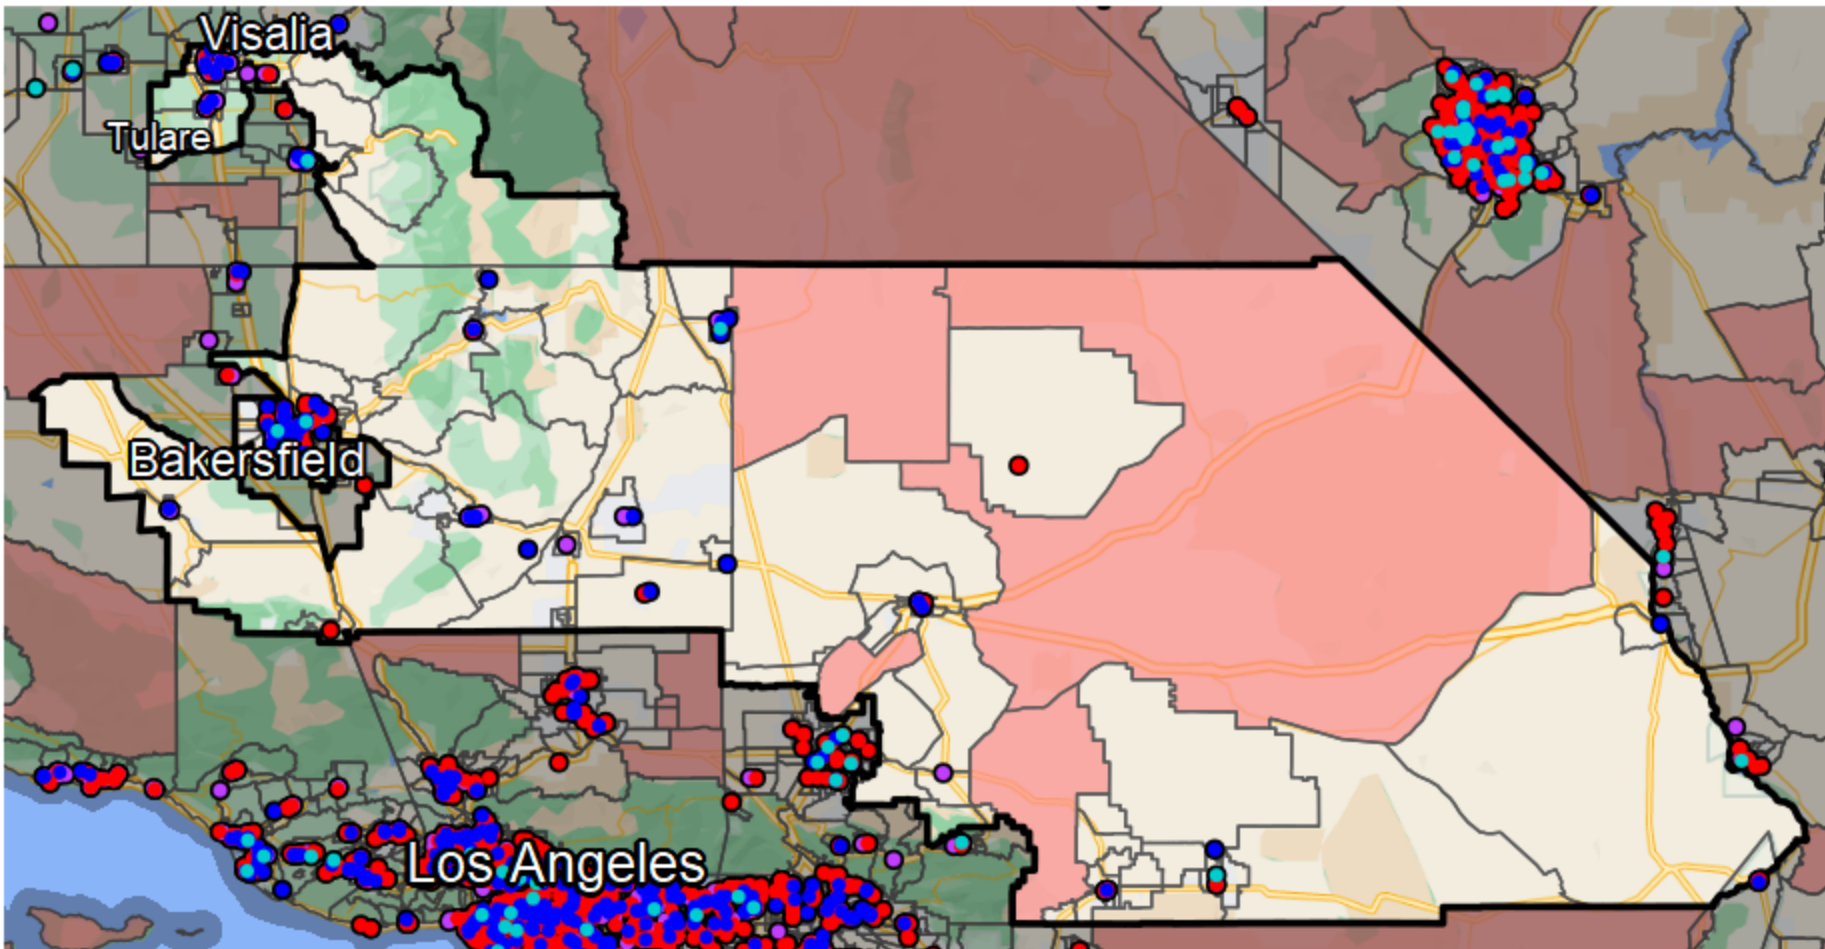

California - State Senate District 16

Banking Desert
No Branches within 10 Miles of Population Center

Financial Institutions

- Bank: 66
- Bank, Out-of-State: 57
- Credit Union: 58
- Credit Union, Out-of-State: 4

Sources: NCUA, FDIC, UW-Madison Population Lab, CDFI, US Census, Google Maps, CUNA