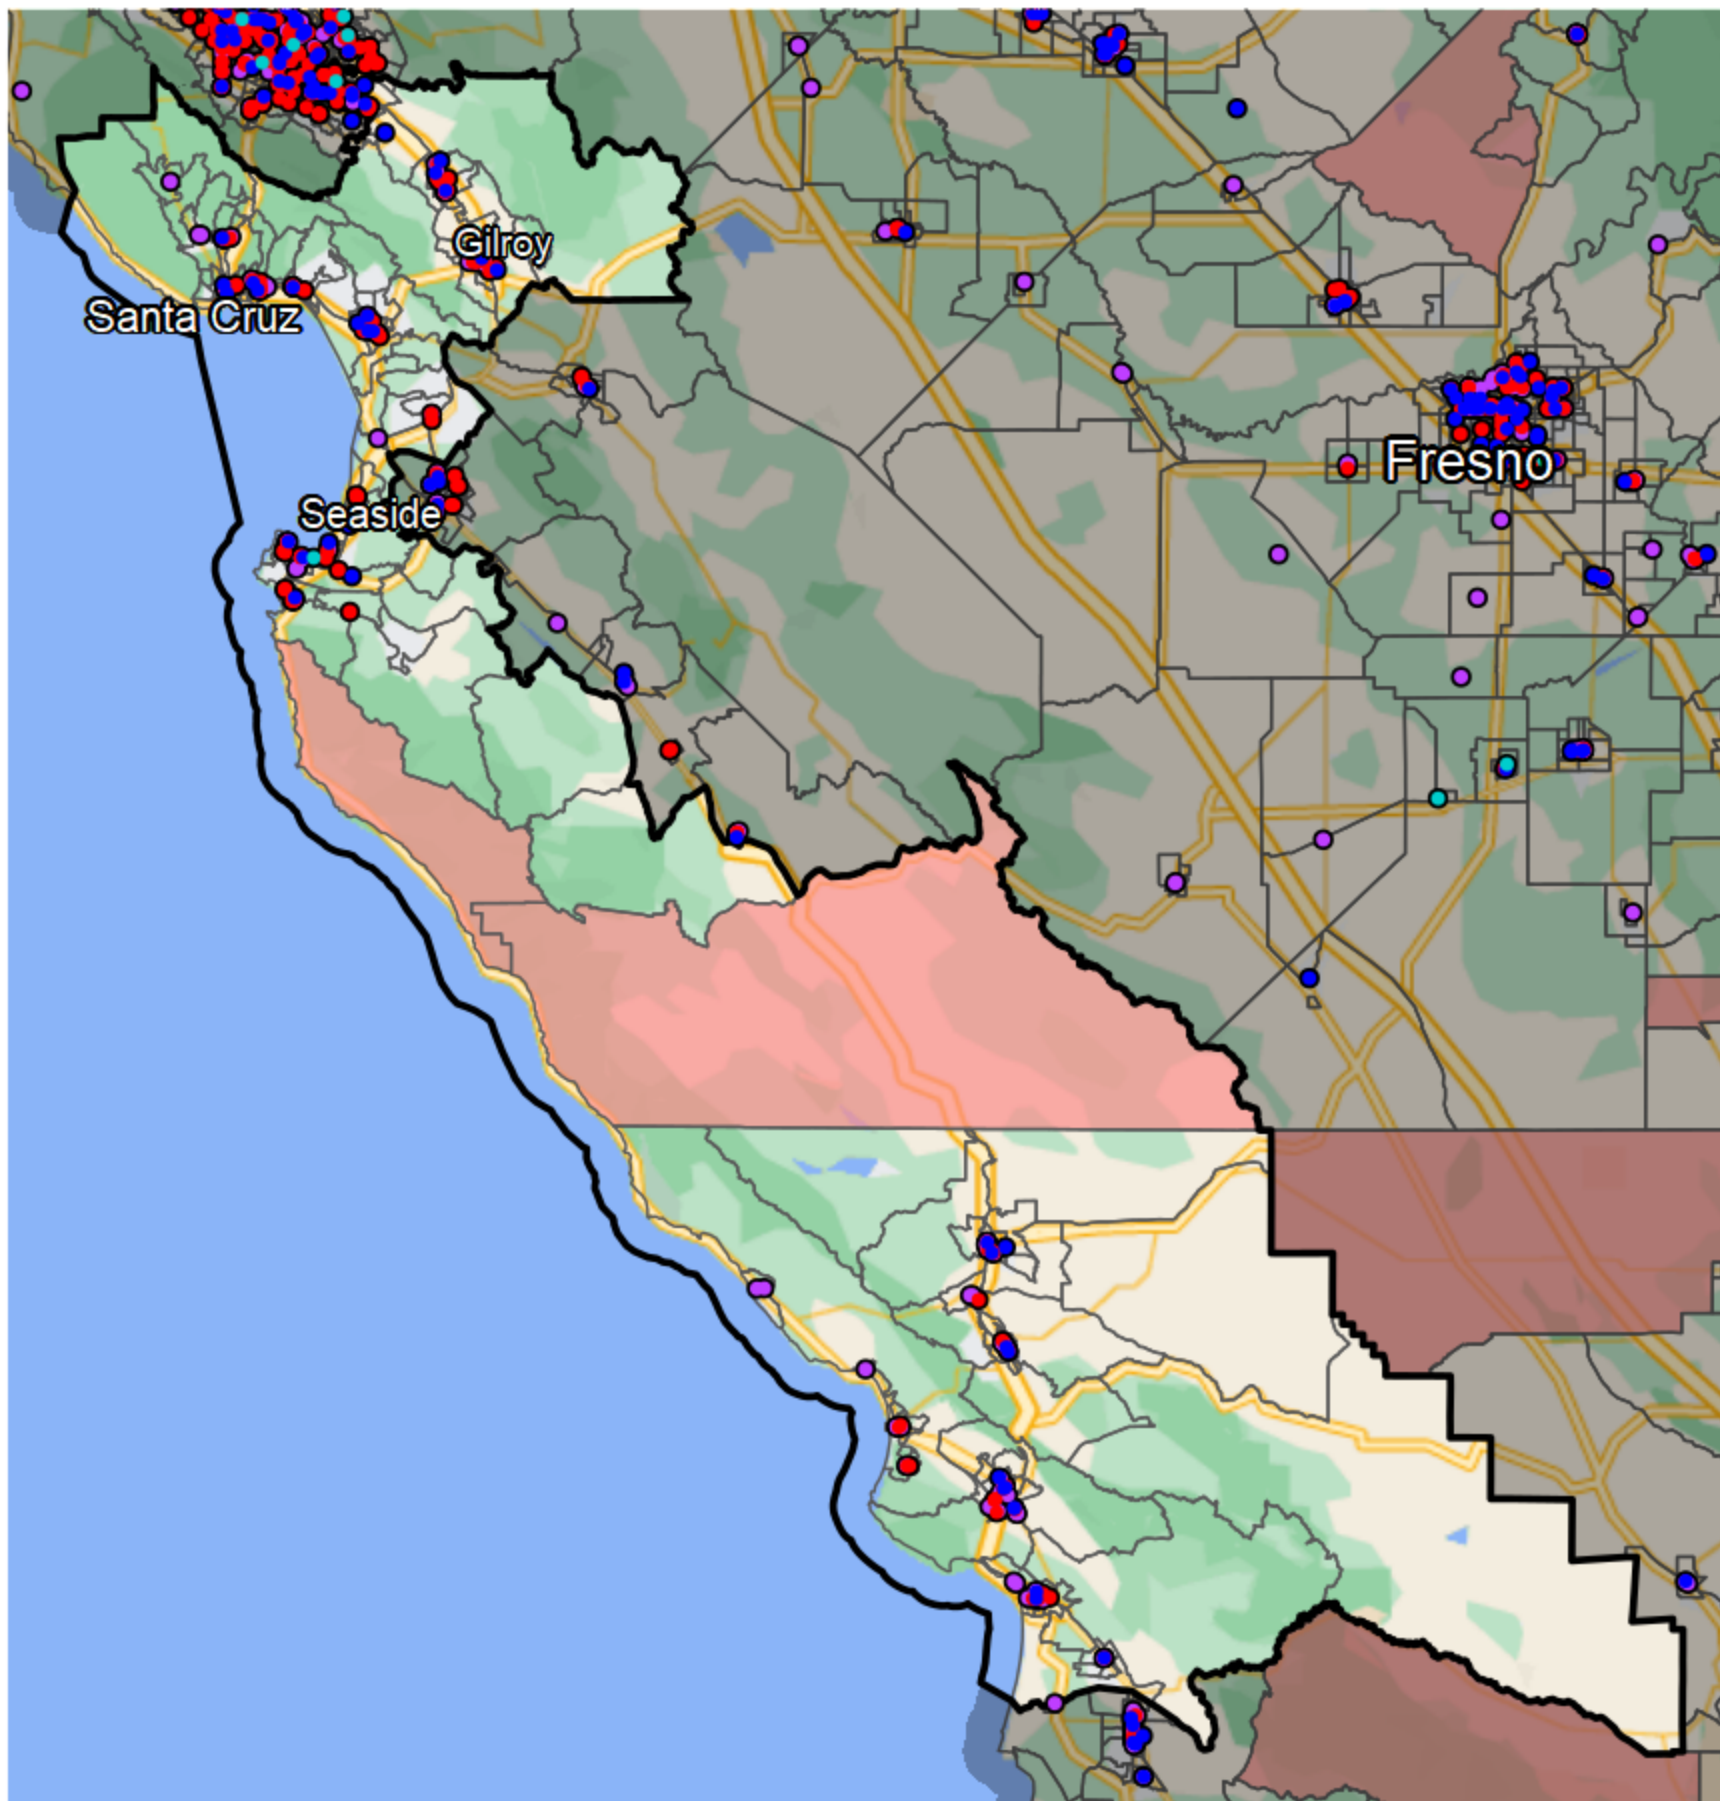

California - State Senate District 17

Banking Desert

No Branches within 10 Miles of Population Center

Financial Institutions

- Bank: 85
- Bank, Out-of-State: 100
- Credit Union: 39
- Credit Union, Out-of-State: 1