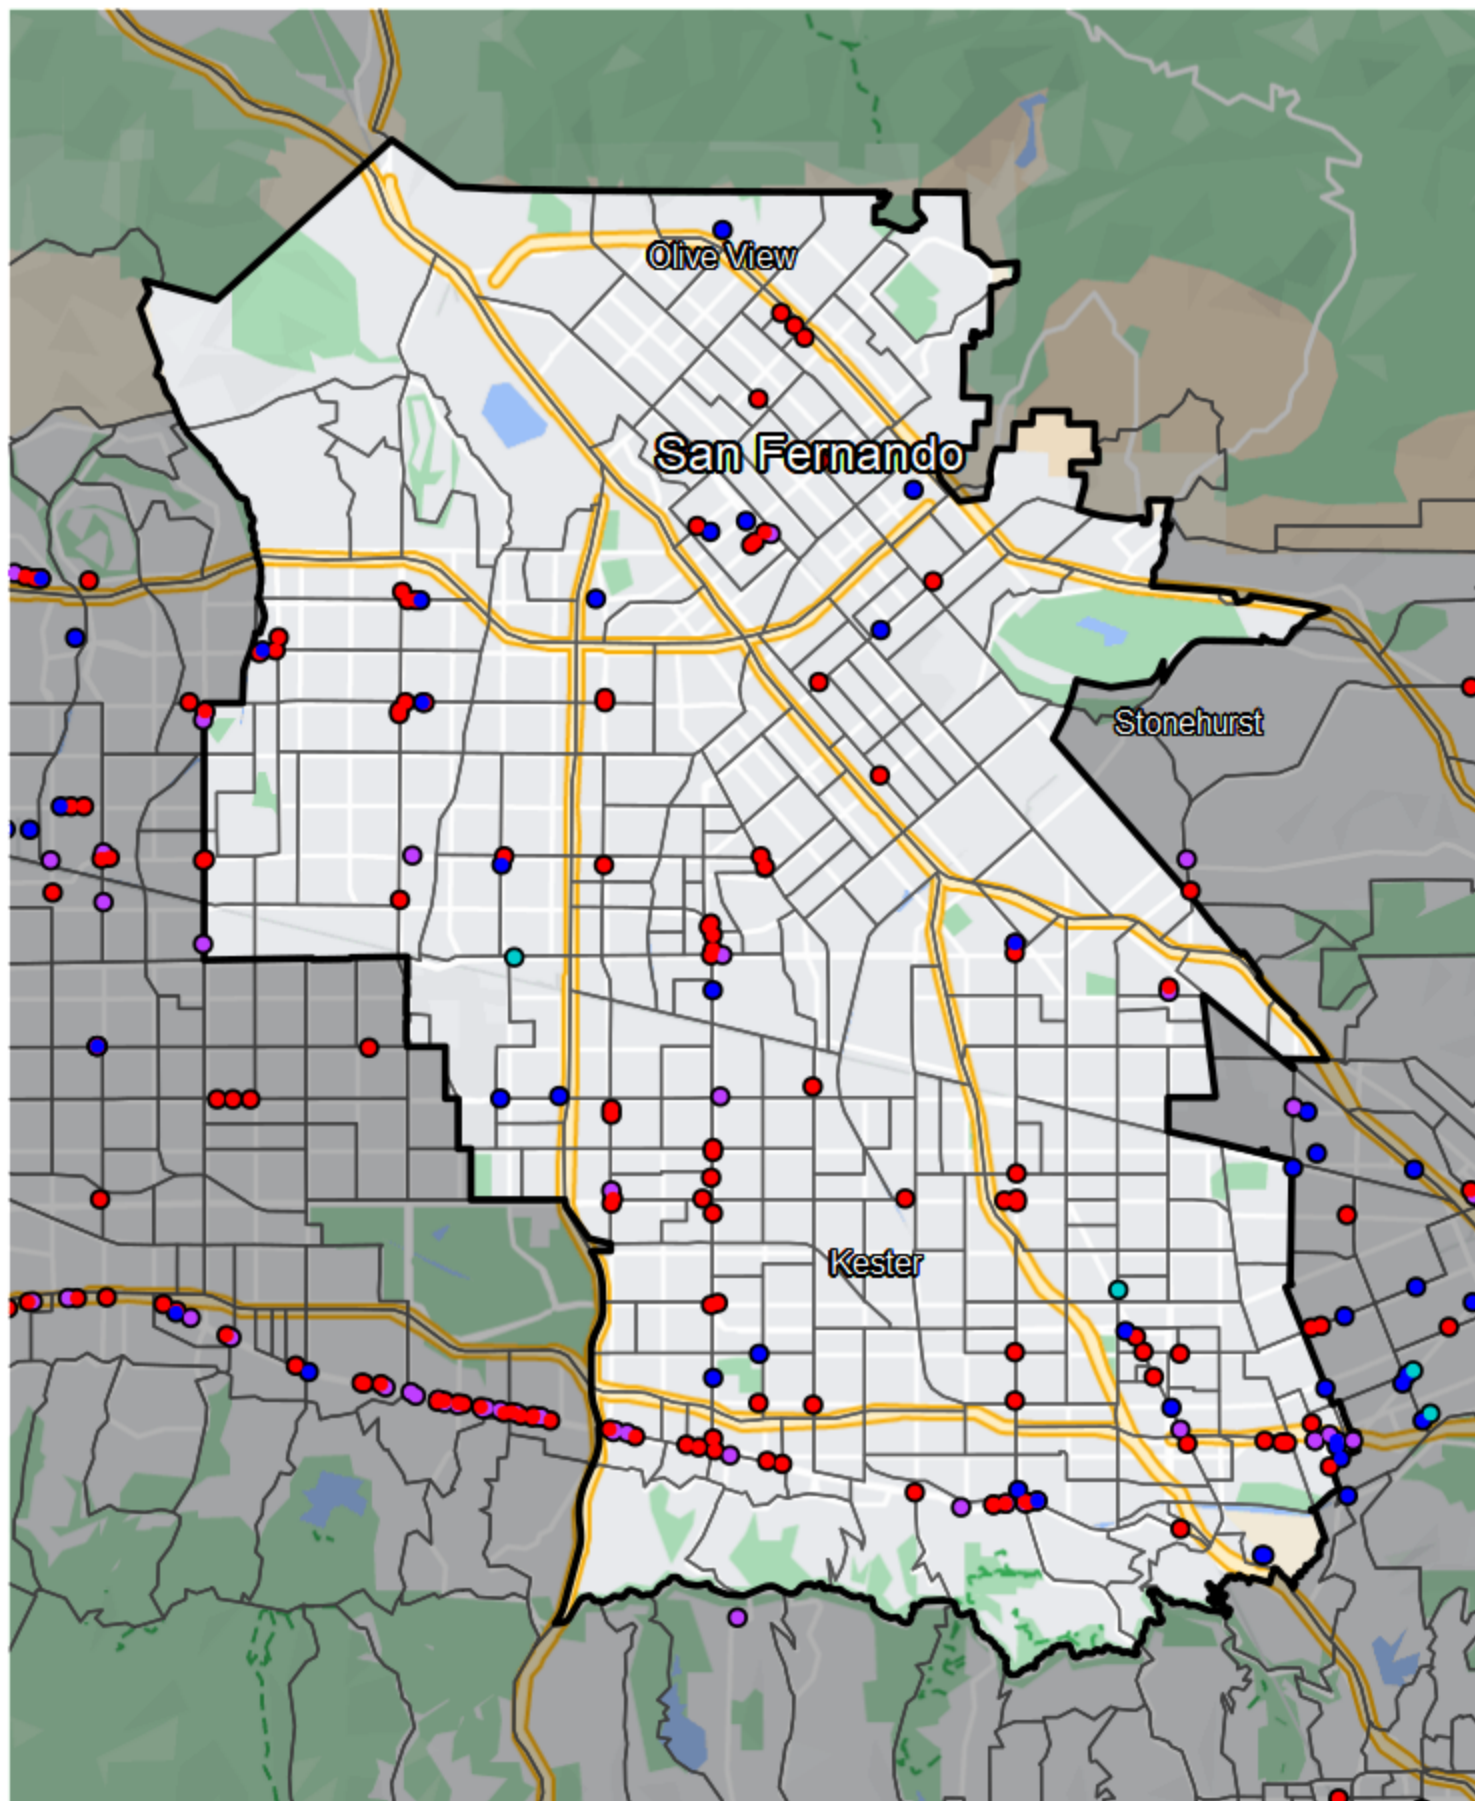

California - State Senate District 18

Financial Institutions

- Bank: 20
- Bank, Out-of-State: 86
- Credit Union: 25
- Credit Union, Out-of-State: 2

Banking Desert

- No Branches within 10 Miles of Population Center