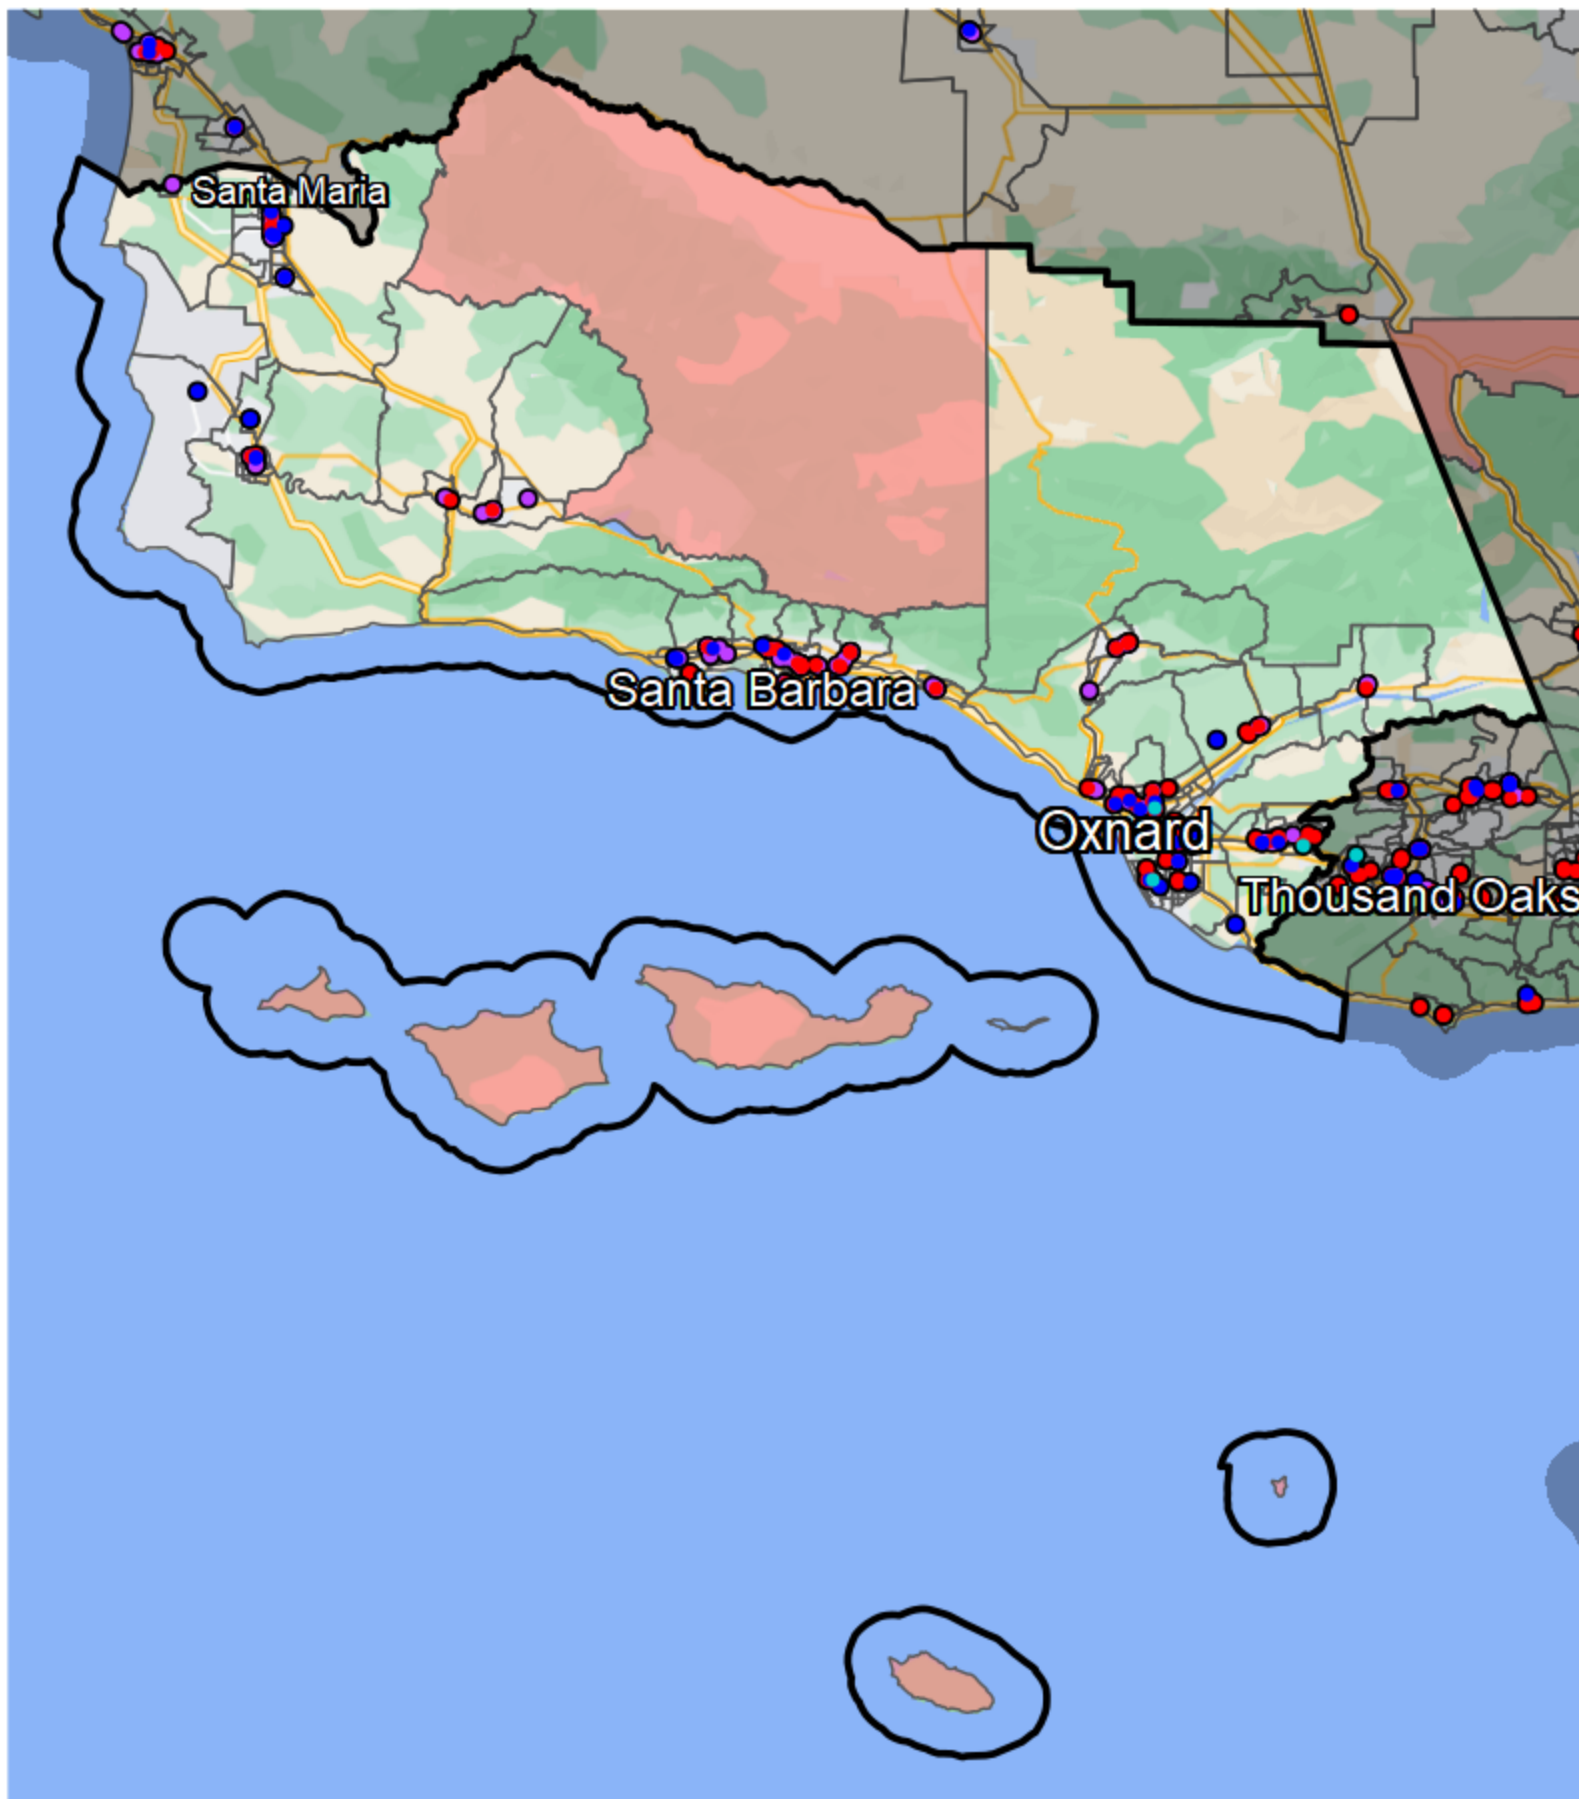

California - State Senate District 19

Banking Desert

No Branches within 10 Miles of Population Center

Financial Institutions

- Bank: 99
- Bank, Out-of-State: 86
- Credit Union: 36
- Credit Union, Out-of-State: 4