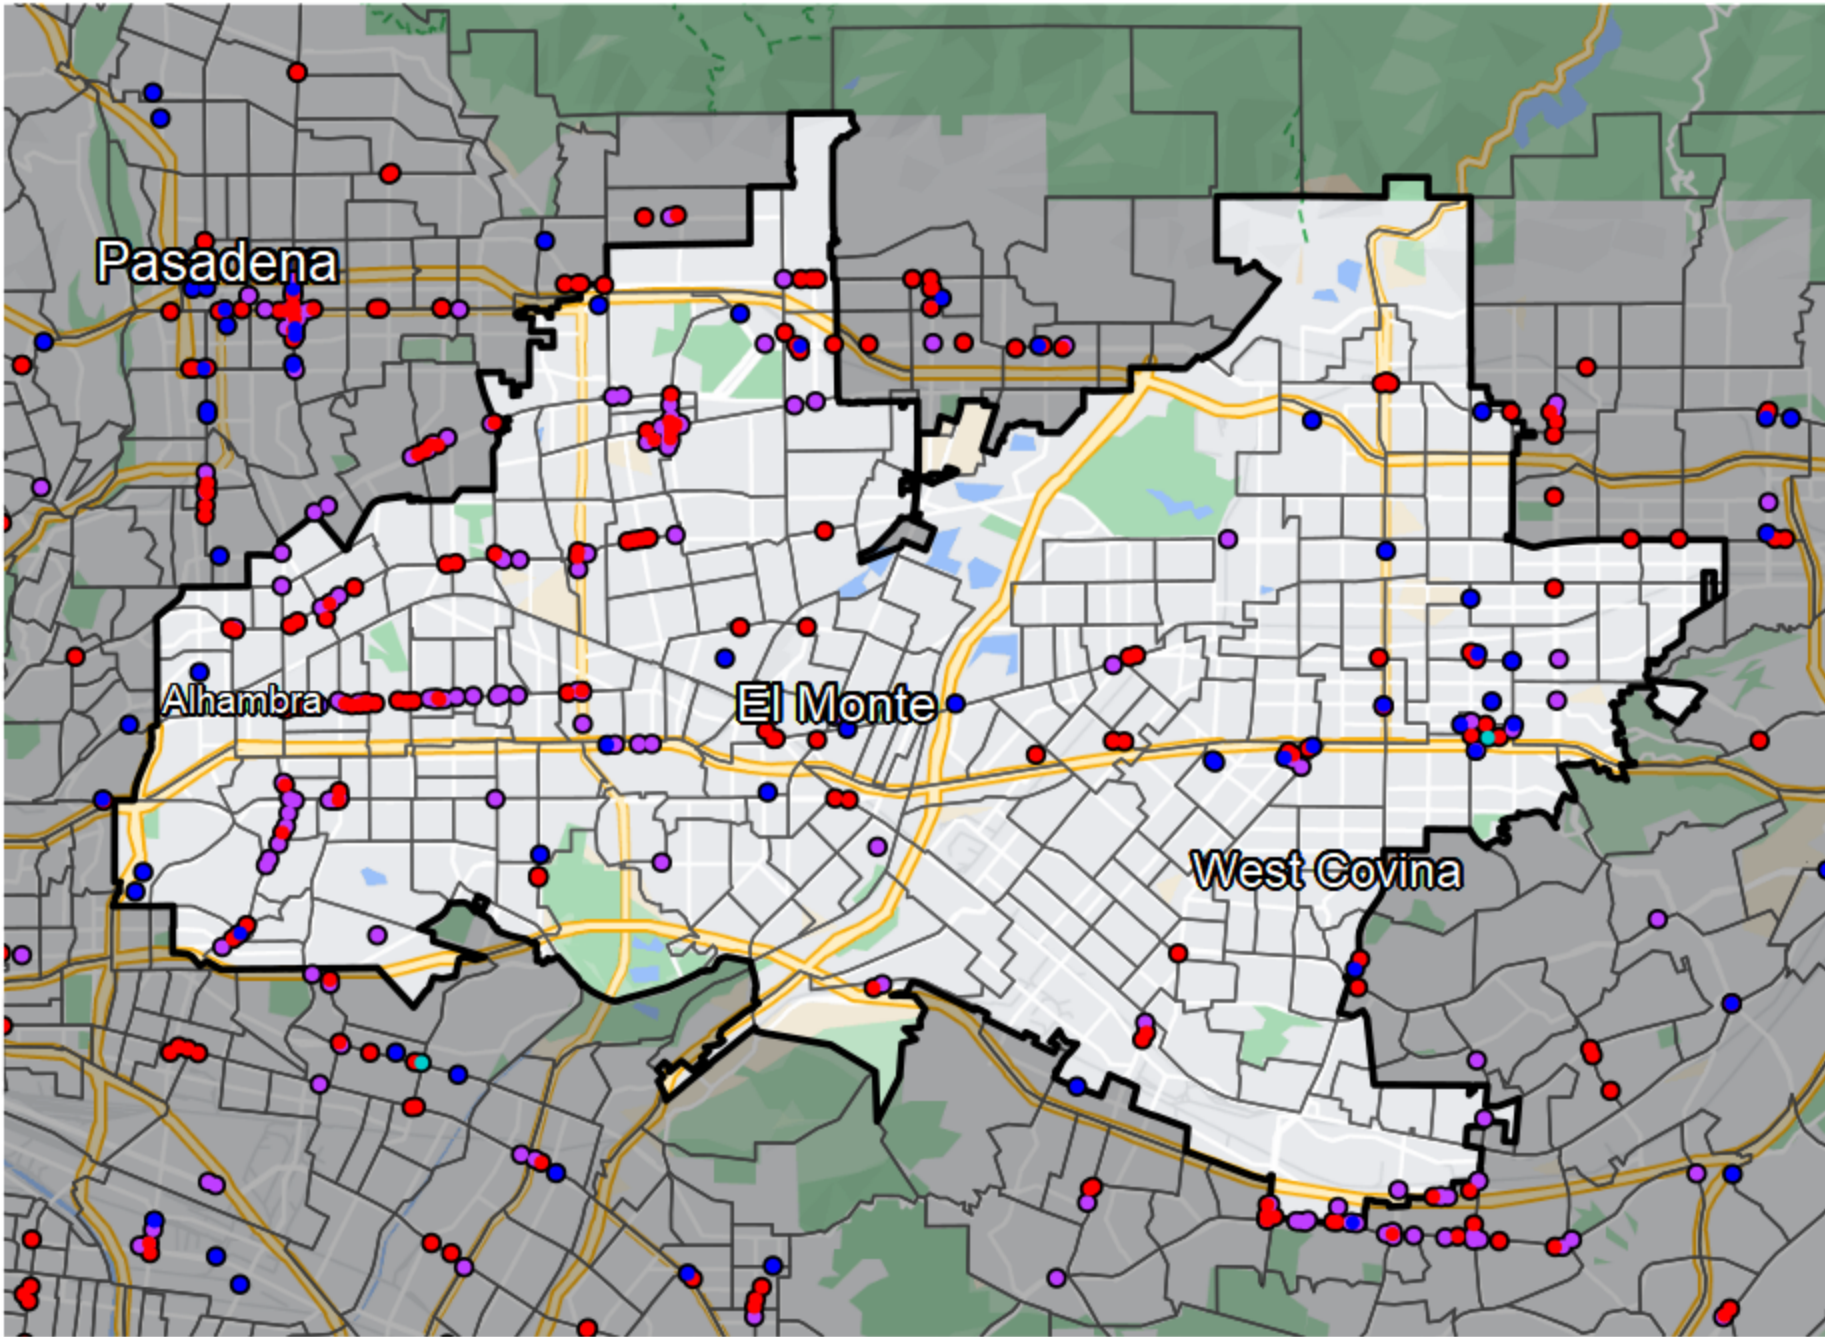

California - State Senate District 22

Banking Desert
No Branches within 10 Miles of Population Center

Financial Institutions

- Bank: 95
- Bank, Out-of-State: 97
- Credit Union: 31
- Credit Union, Out-of-State: 1

Sources: NCUA, FDIC, UW-Madison Population Lab, CDFI, US Census, Google Maps, CUNA