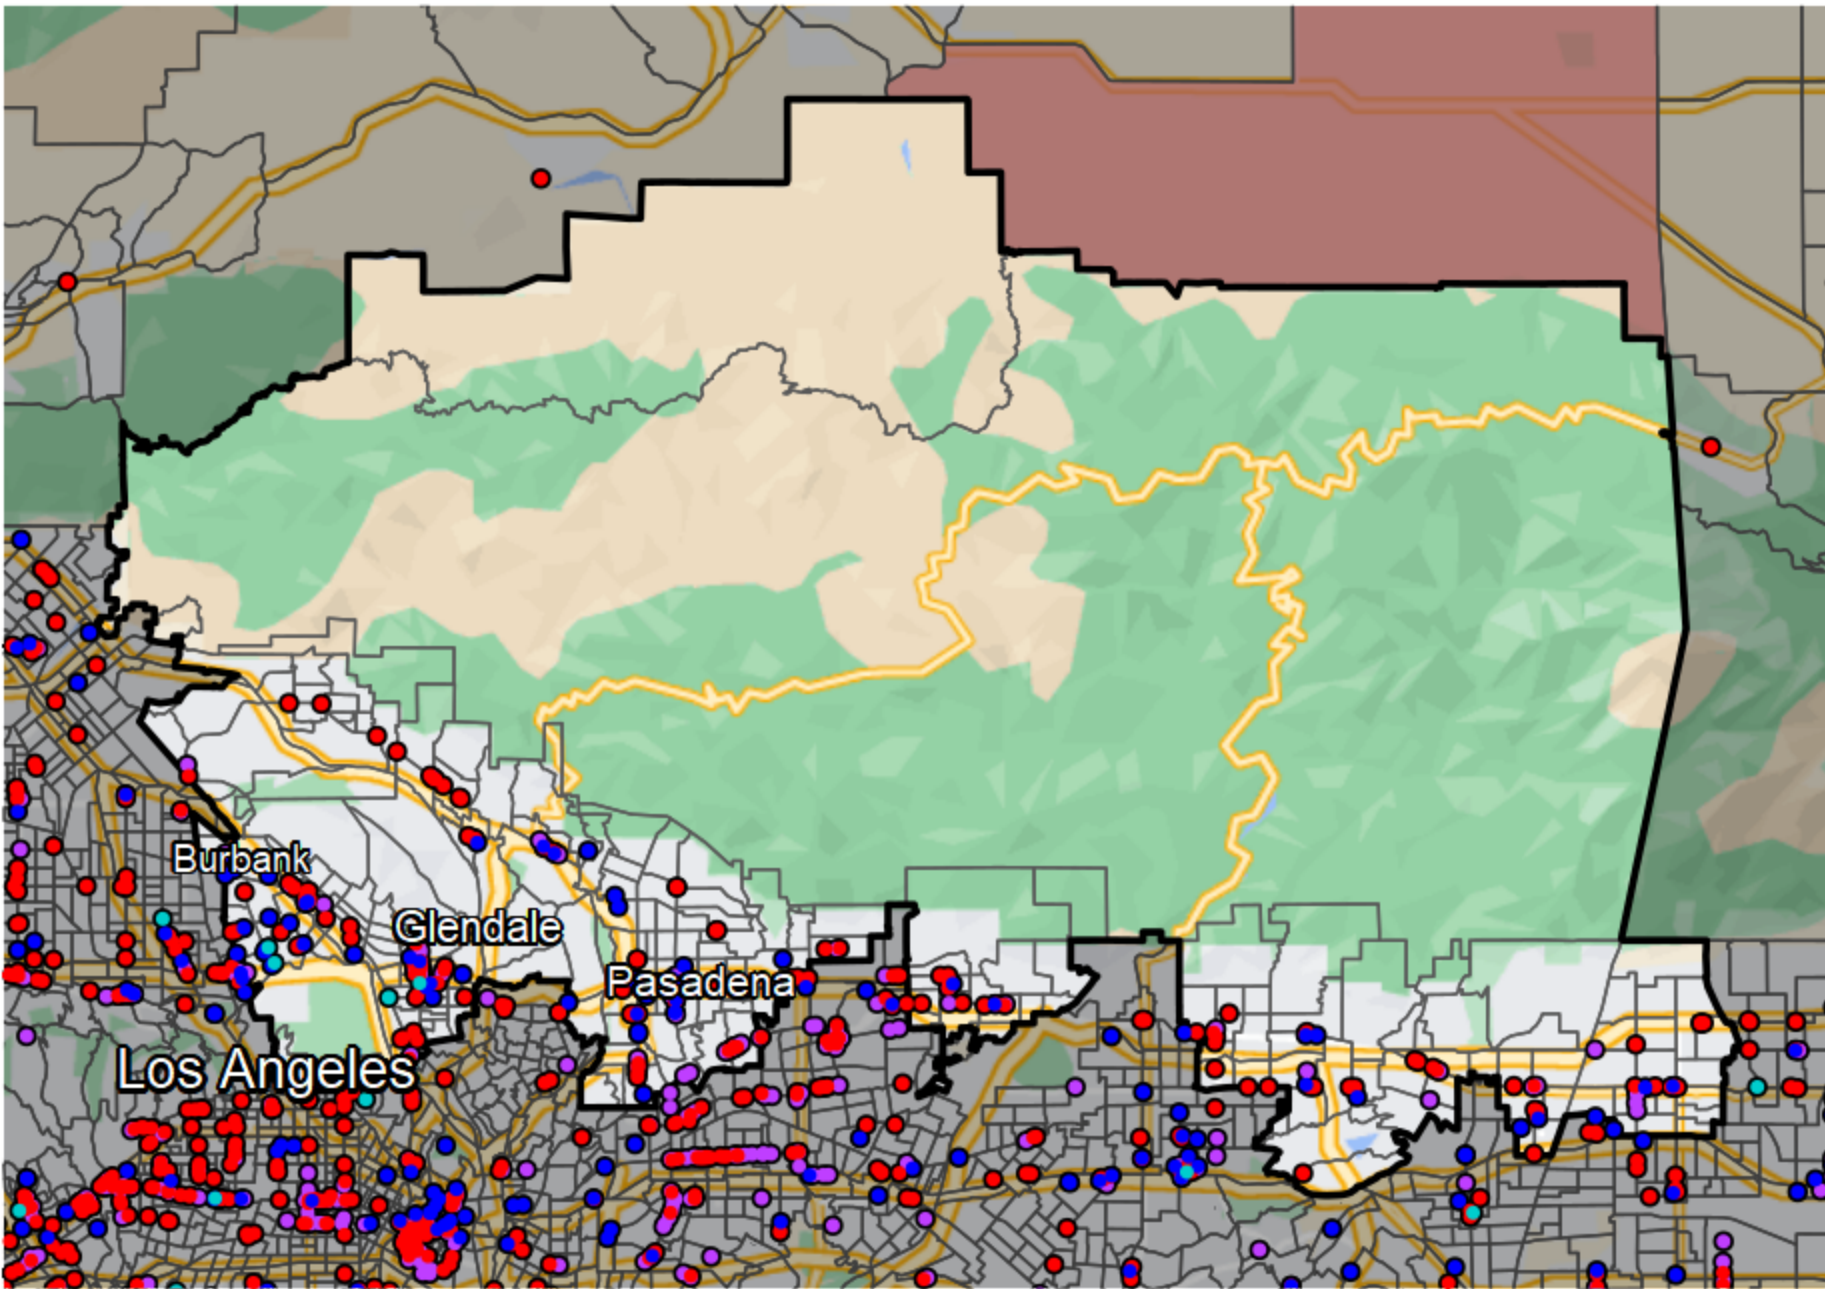

California - State Senate District 25

Banking Desert

No Branches within 10 Miles of Population Center

Financial Institutions

- Bank: 69
- Bank, Out-of-State: 147
- Credit Union: 53
- Credit Union, Out-of-State: 4