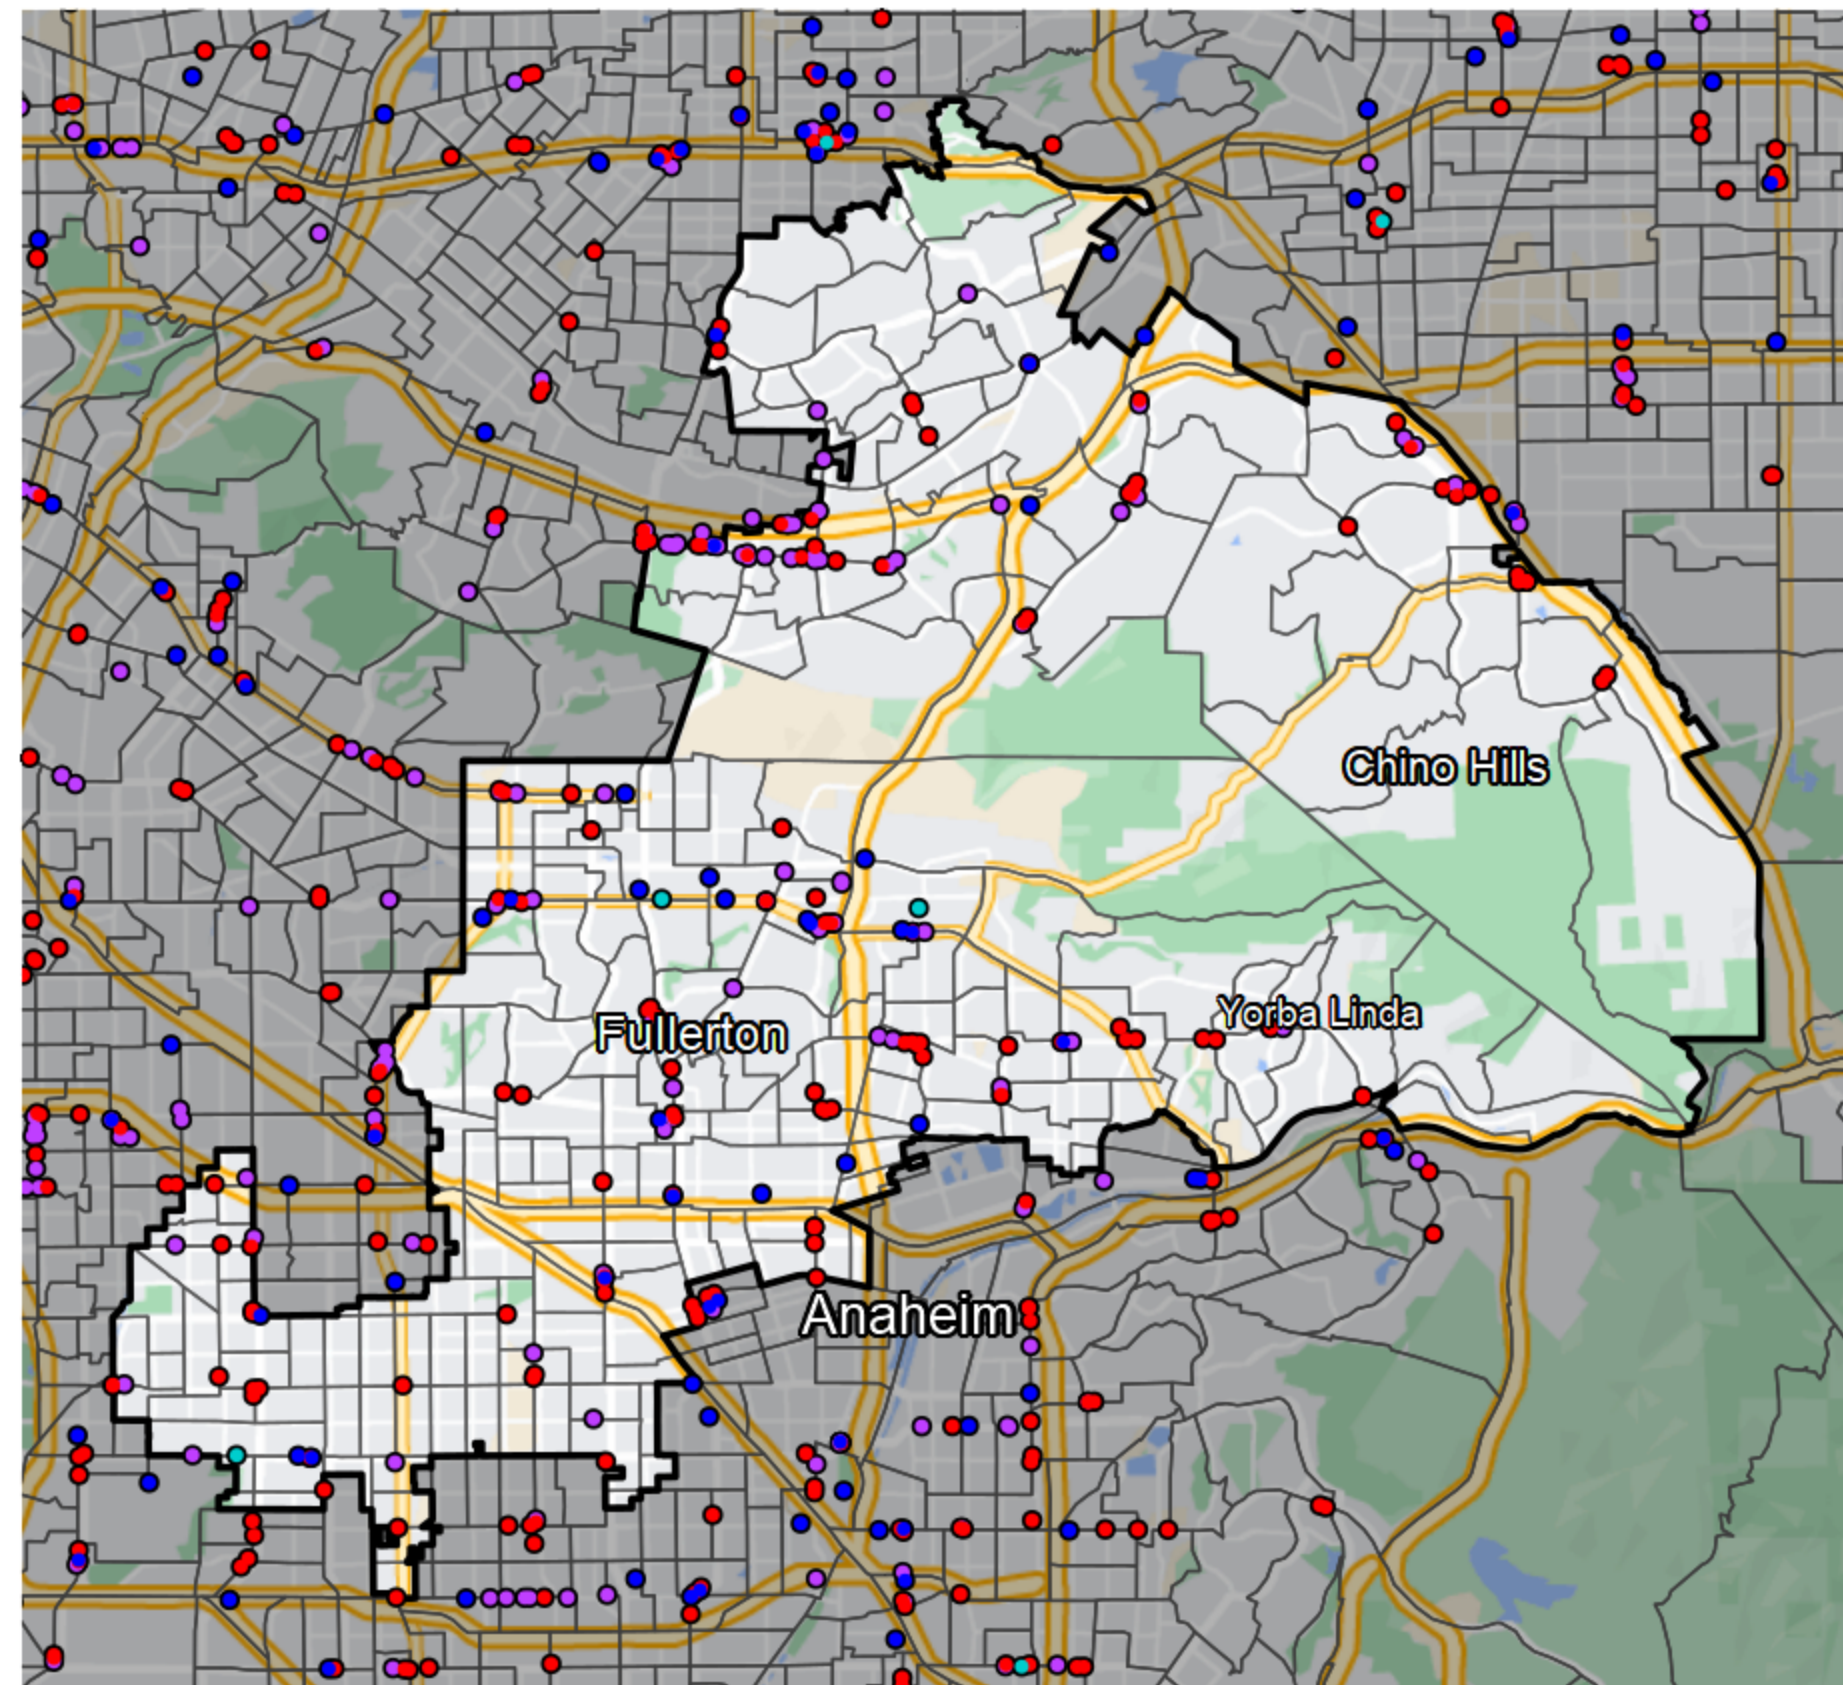

California - State Senate District 29

Banking Desert

No Branches within 10 Miles of Population Center

Financial Institutions

- Bank: 61
- Bank, Out-of-State: 103
- Credit Union: 23
- Credit Union, Out-of-State: 3