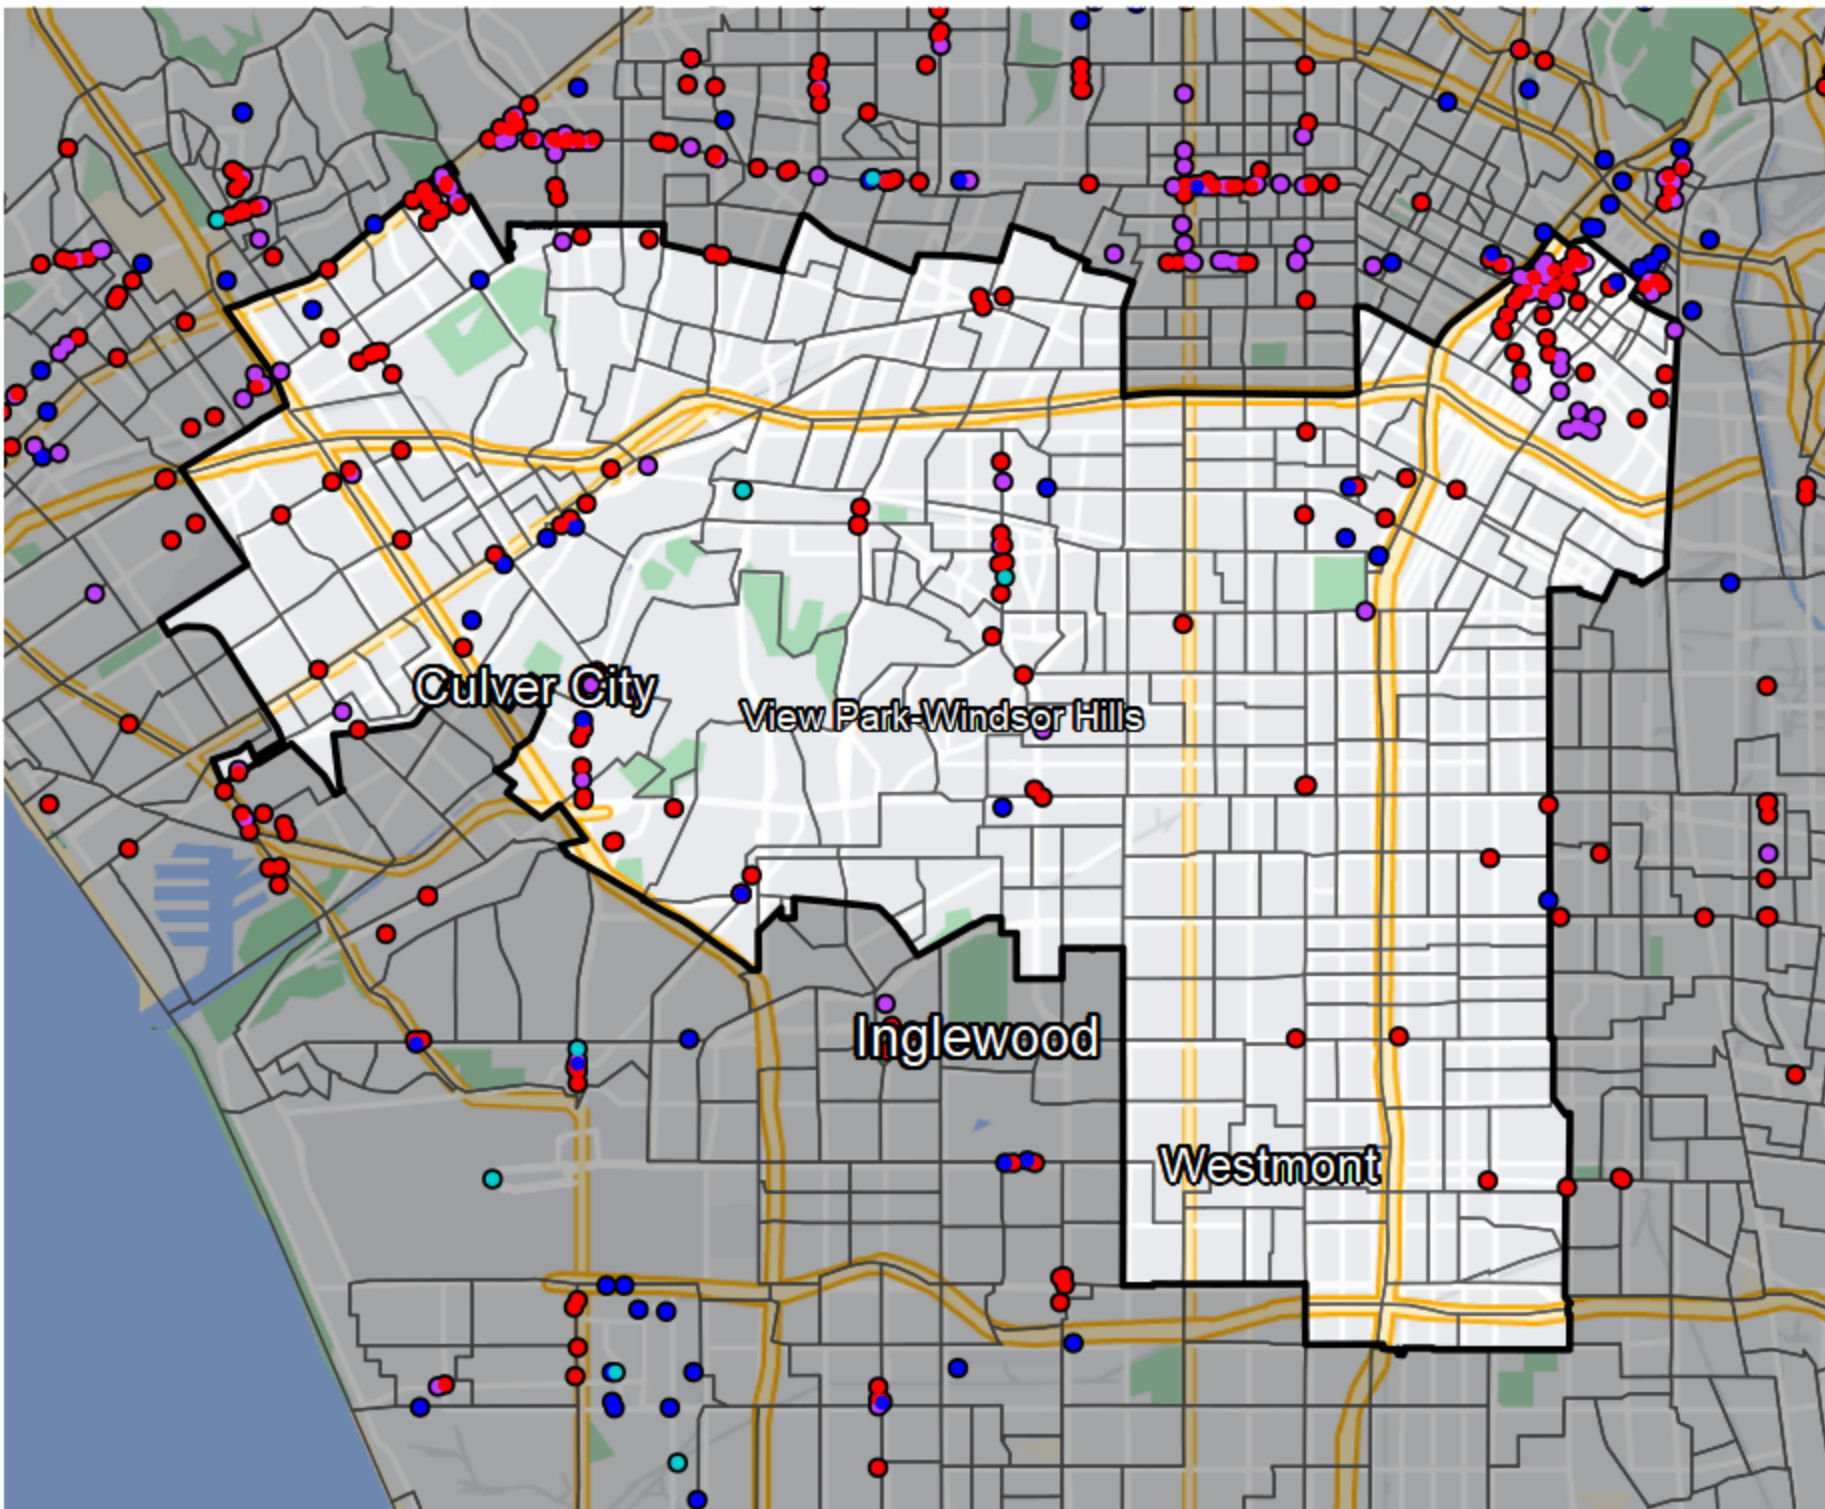

California - State Senate District 30

Banking Desert

No Branches within 10 Miles of Population Center

Financial Institutions

- Bank: 52
- Bank, Out-of-State: 109
- Credit Union: 16
- Credit Union, Out-of-State: 2