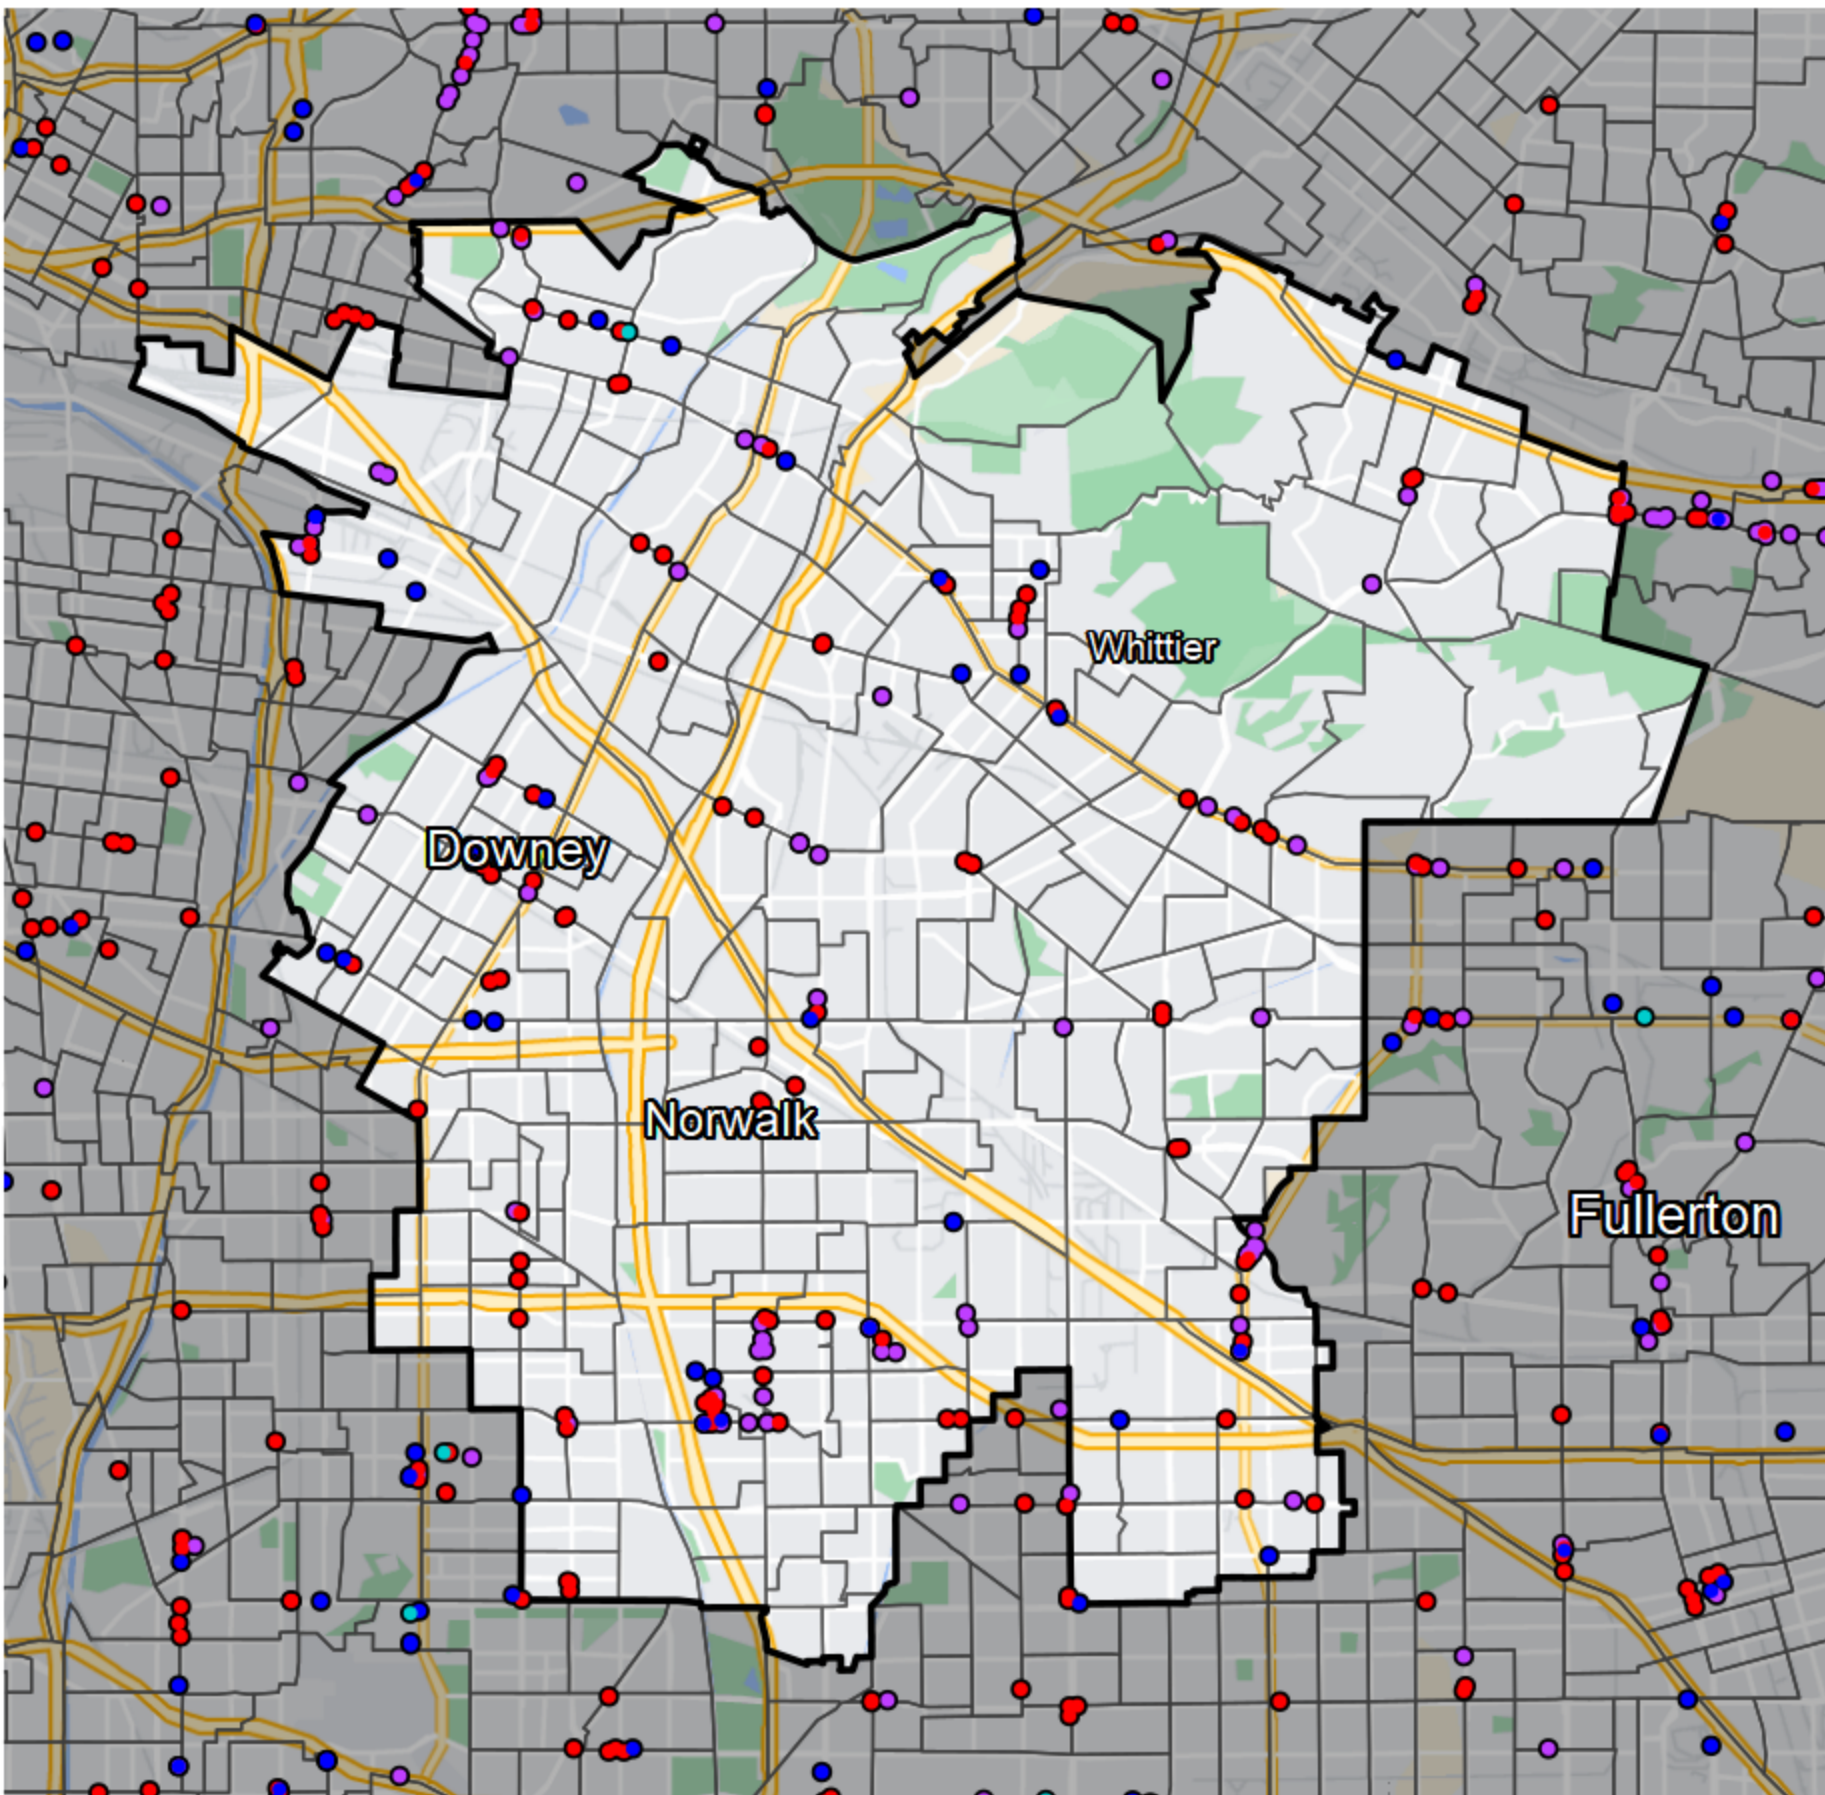

California - State Senate District 32

Banking Desert

No Branches within 10 Miles of Population Center

Financial Institutions

- Bank: 59
- Bank, Out-of-State: 89
- Credit Union: 32
- Credit Union, Out-of-State: 1