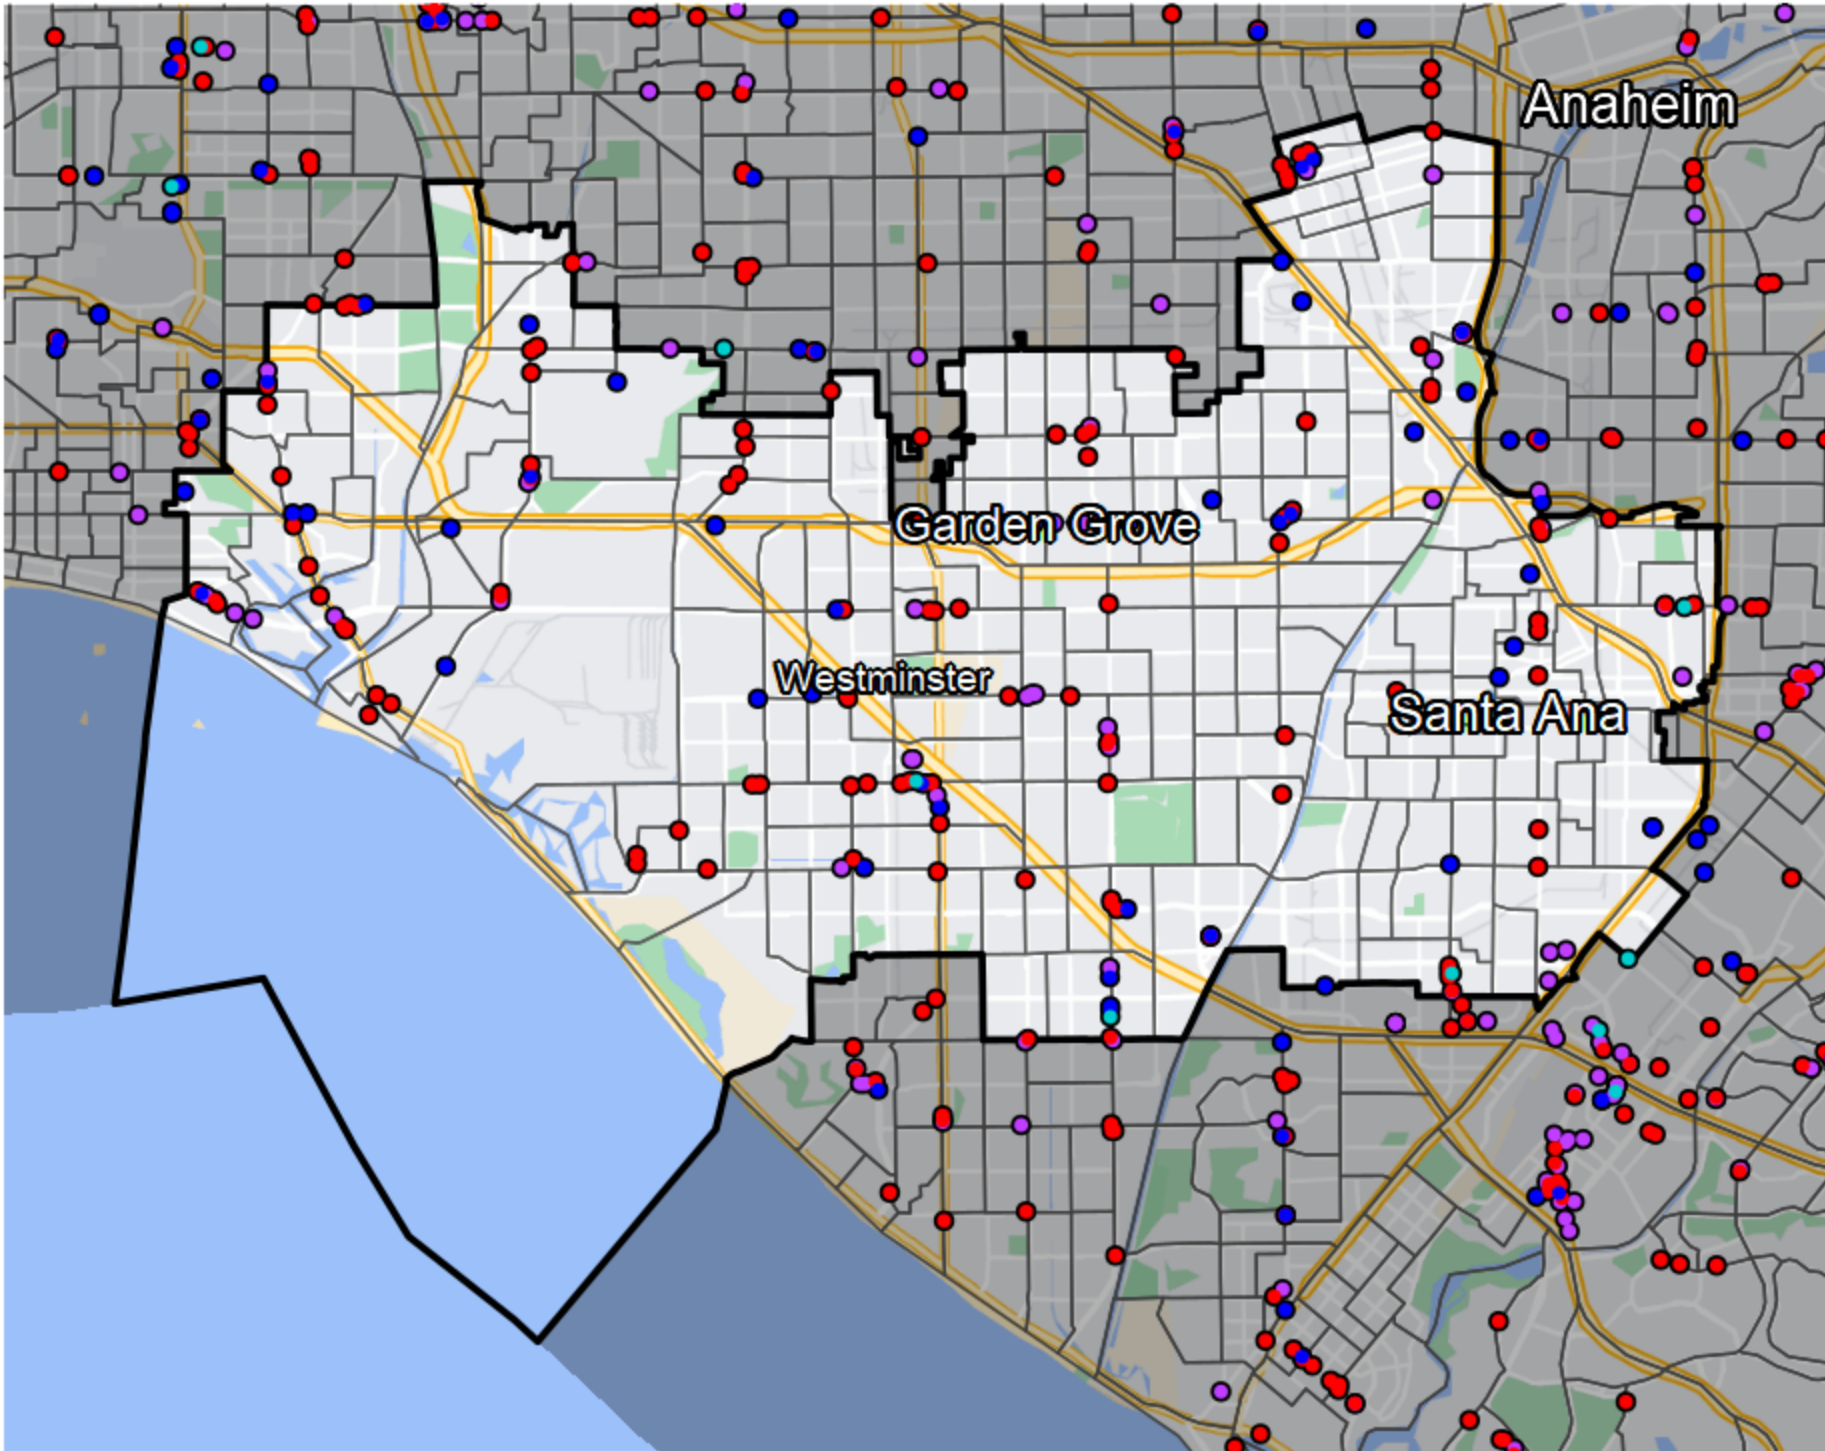

California - State Senate District 34

Banking Desert
No Branches within 10 Miles
of Population Center

Financial Institutions
Bank: 40
Bank, Out-of-State: 103
Credit Union: 40
Credit Union, Out-of-State: 4