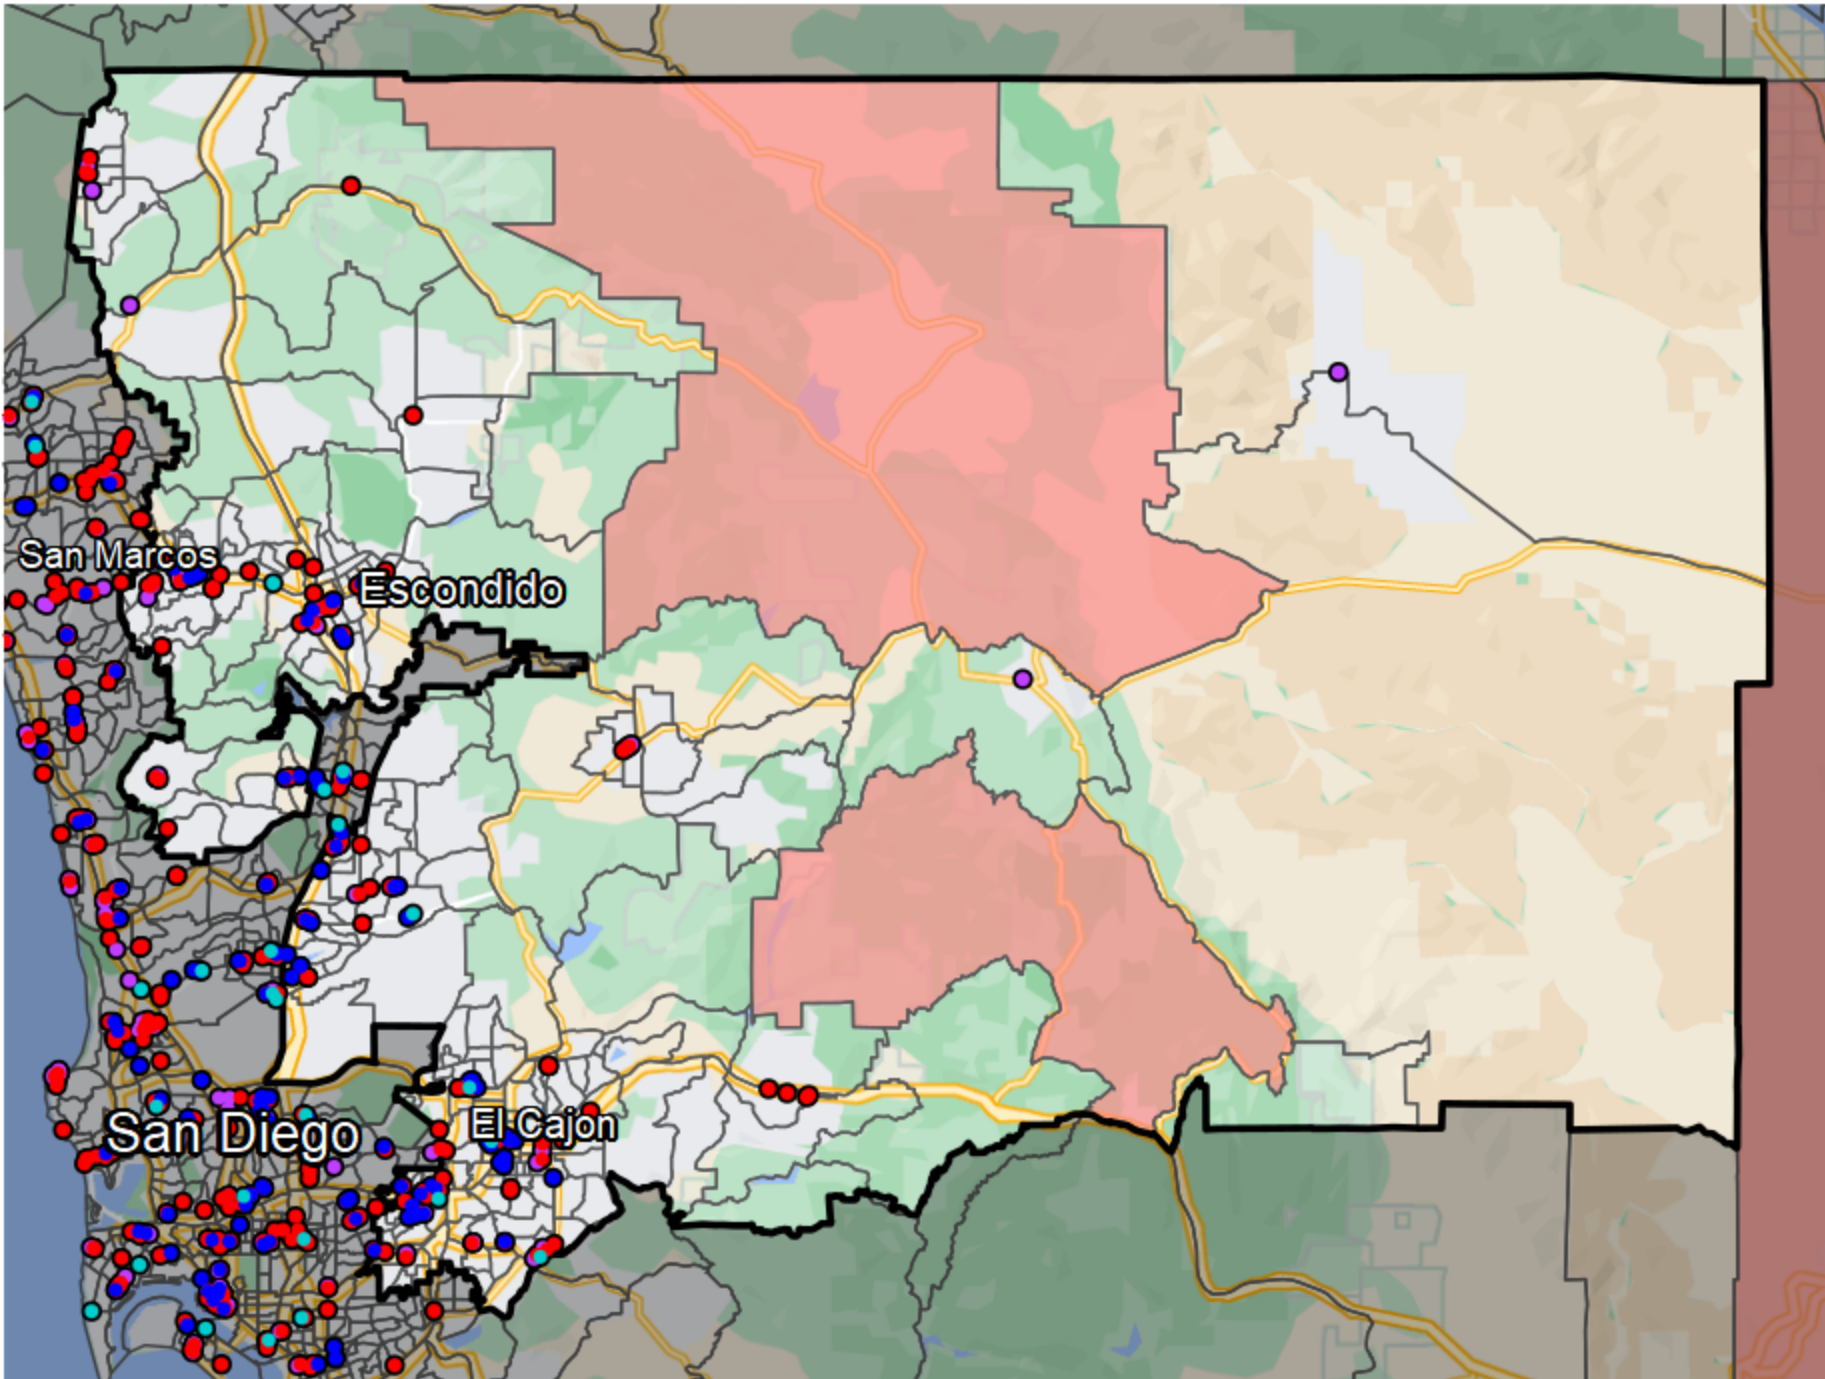

California - State Senate District 38

Banking Desert
No Branches within 10 Miles of Population Center

Financial Institutions

- Bank: 35
- Bank, Out-of-State: 113
- Credit Union: 47
- Credit Union, Out-of-State: 7

Sources: NCUA, FDIC, UW-Madison Population Lab, CDFI, US Census, Google Maps, CUNA