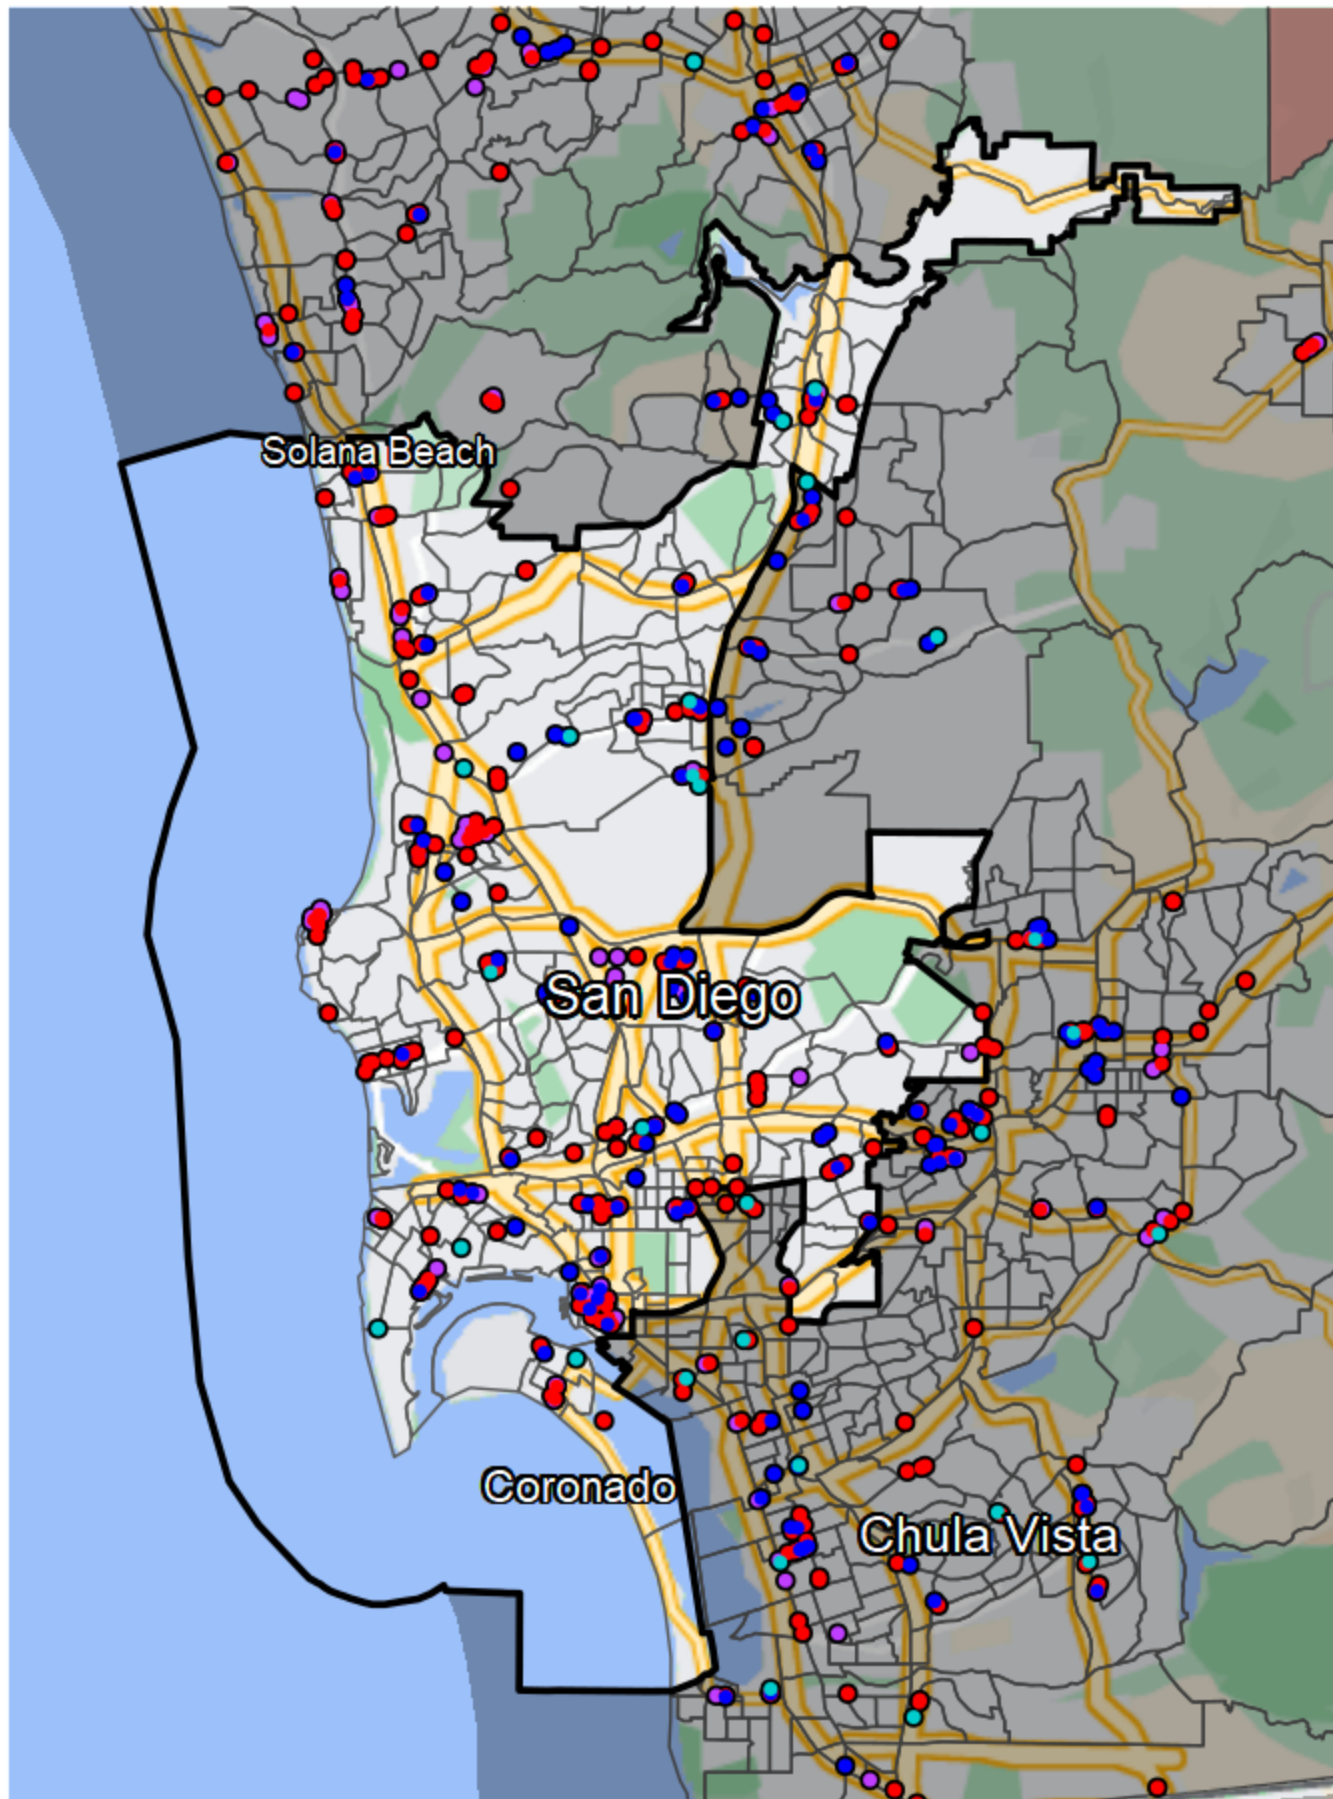

California - State Senate District 39

Banking Desert

No Branches within 10 Miles of Population Center

Financial Institutions

- Bank: 72
- Bank, Out-of-State: 180
- Credit Union: 63
- Credit Union, Out-of-State: 13