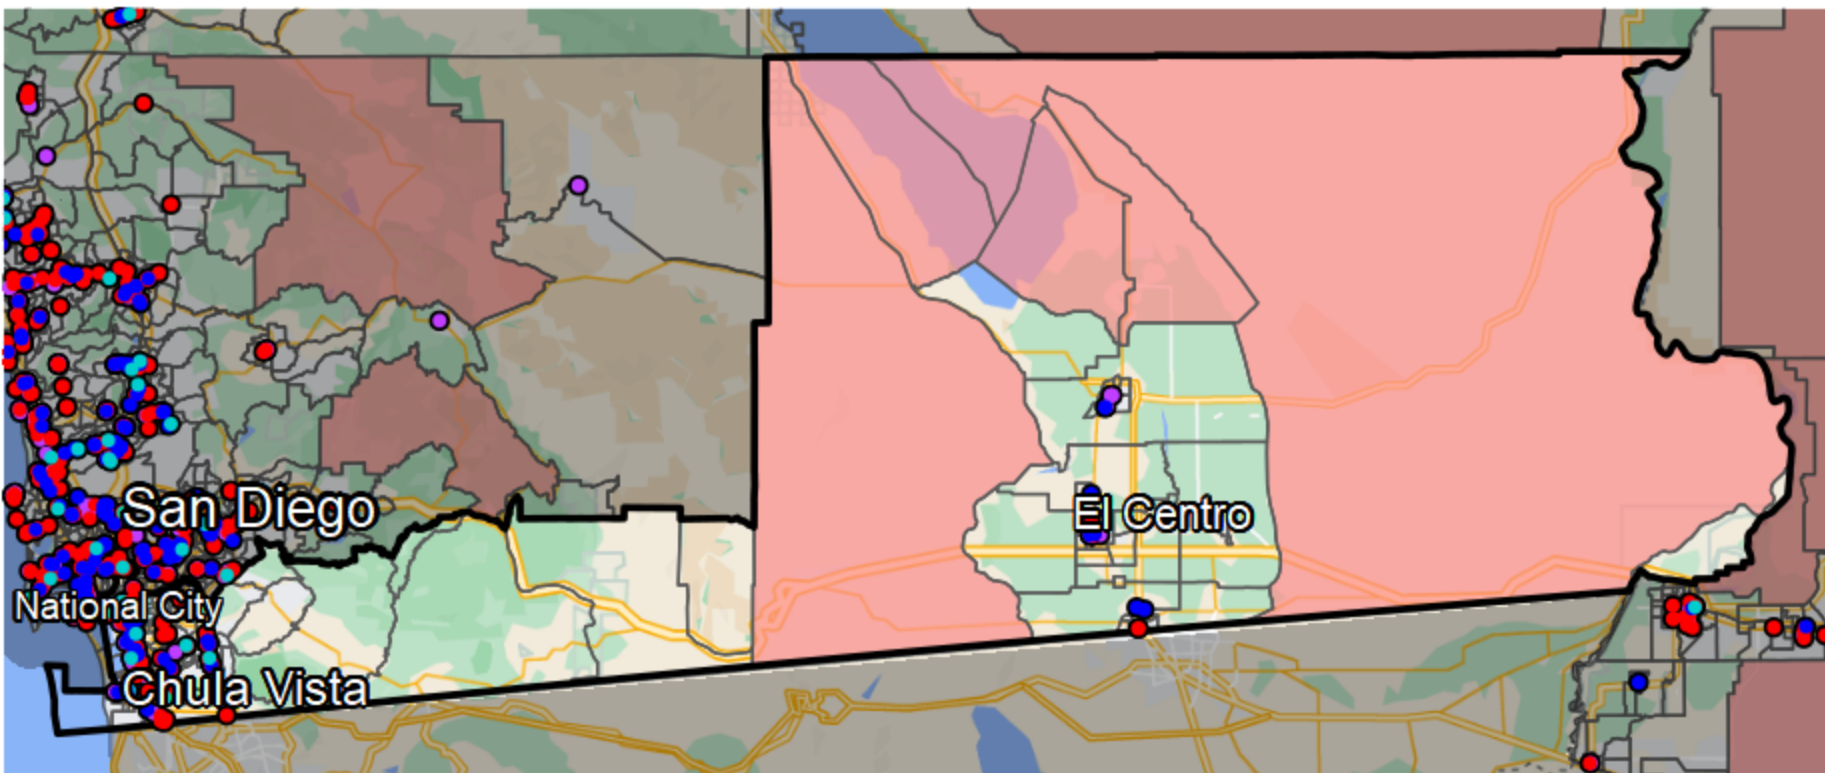

## California - State Senate District 40

### Banking Desert

No Branches within 10 Miles of Population Center