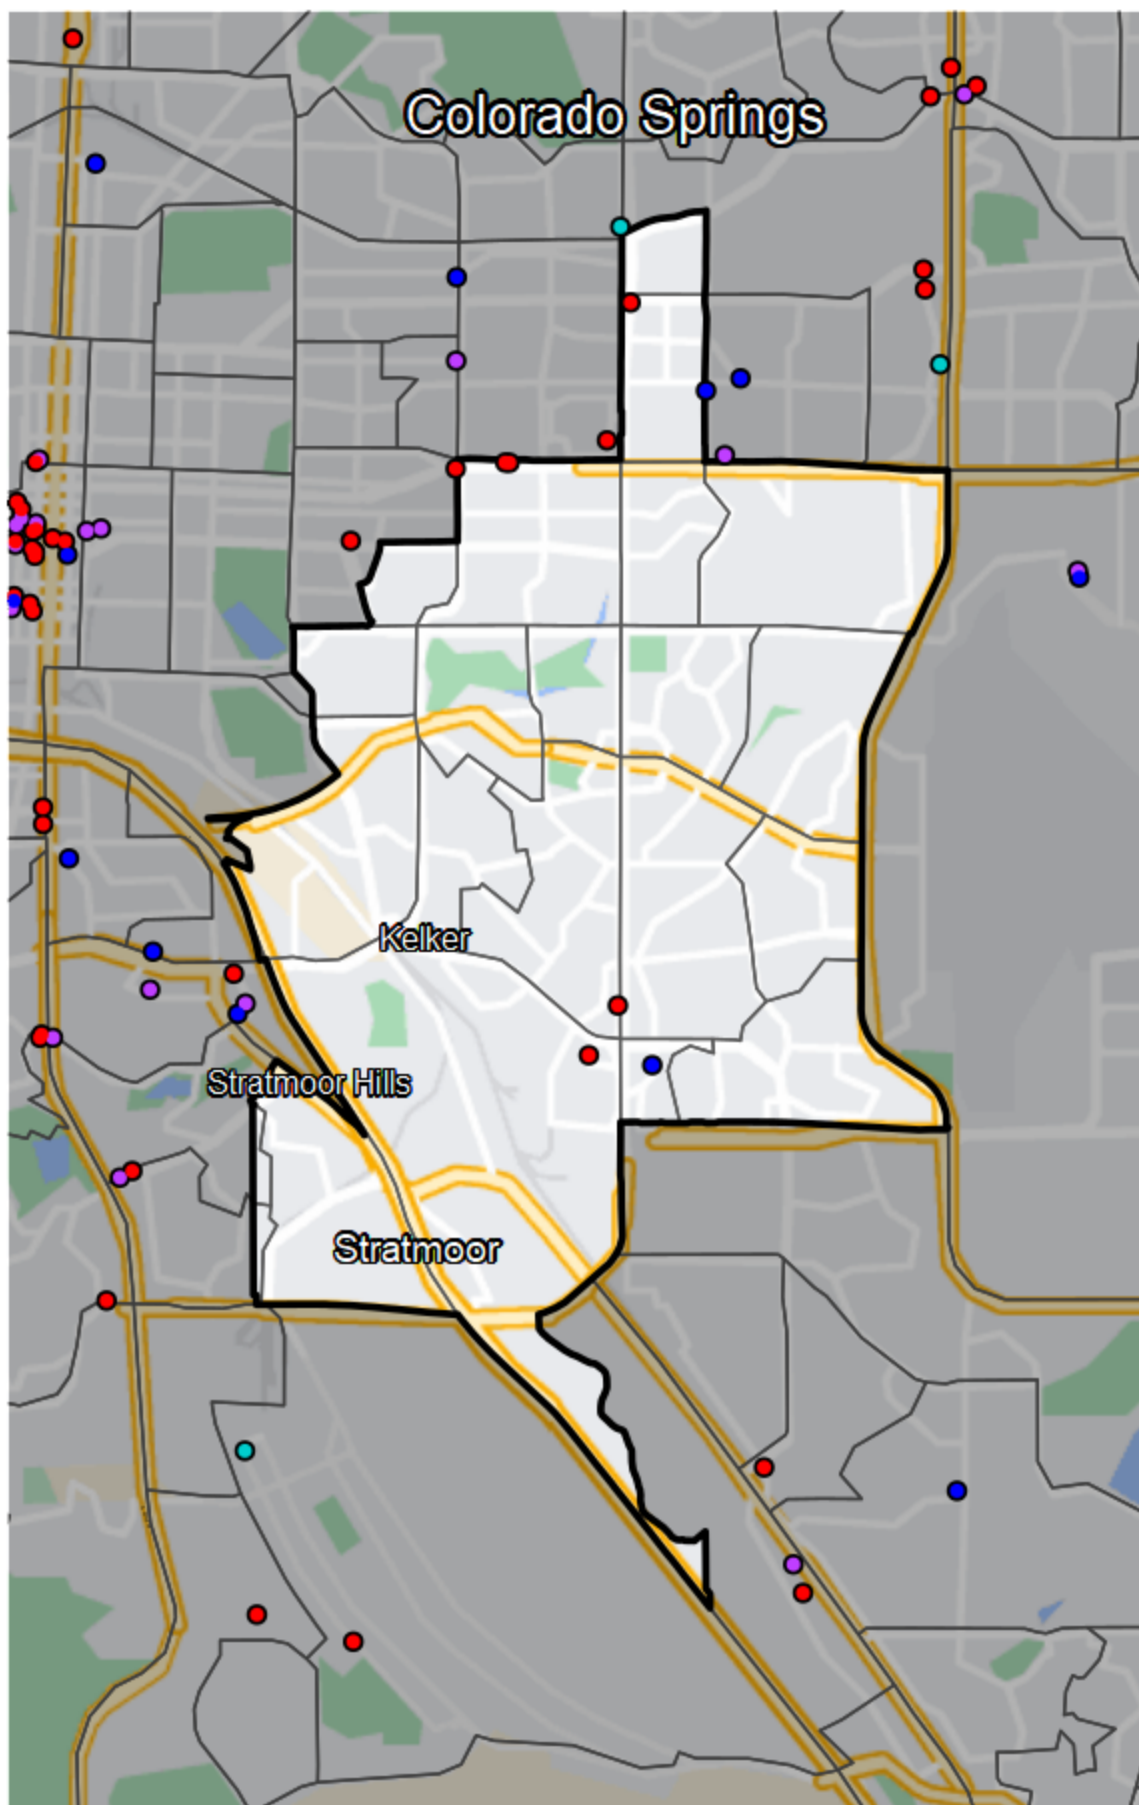

Colorado - State House District 17

Banking Desert

No Branches within 10 Miles of Population Center

Financial Institutions

- Bank: 0
- Bank, Out-of-State: 5
- Credit Union: 1
- Credit Union, Out-of-State: 0