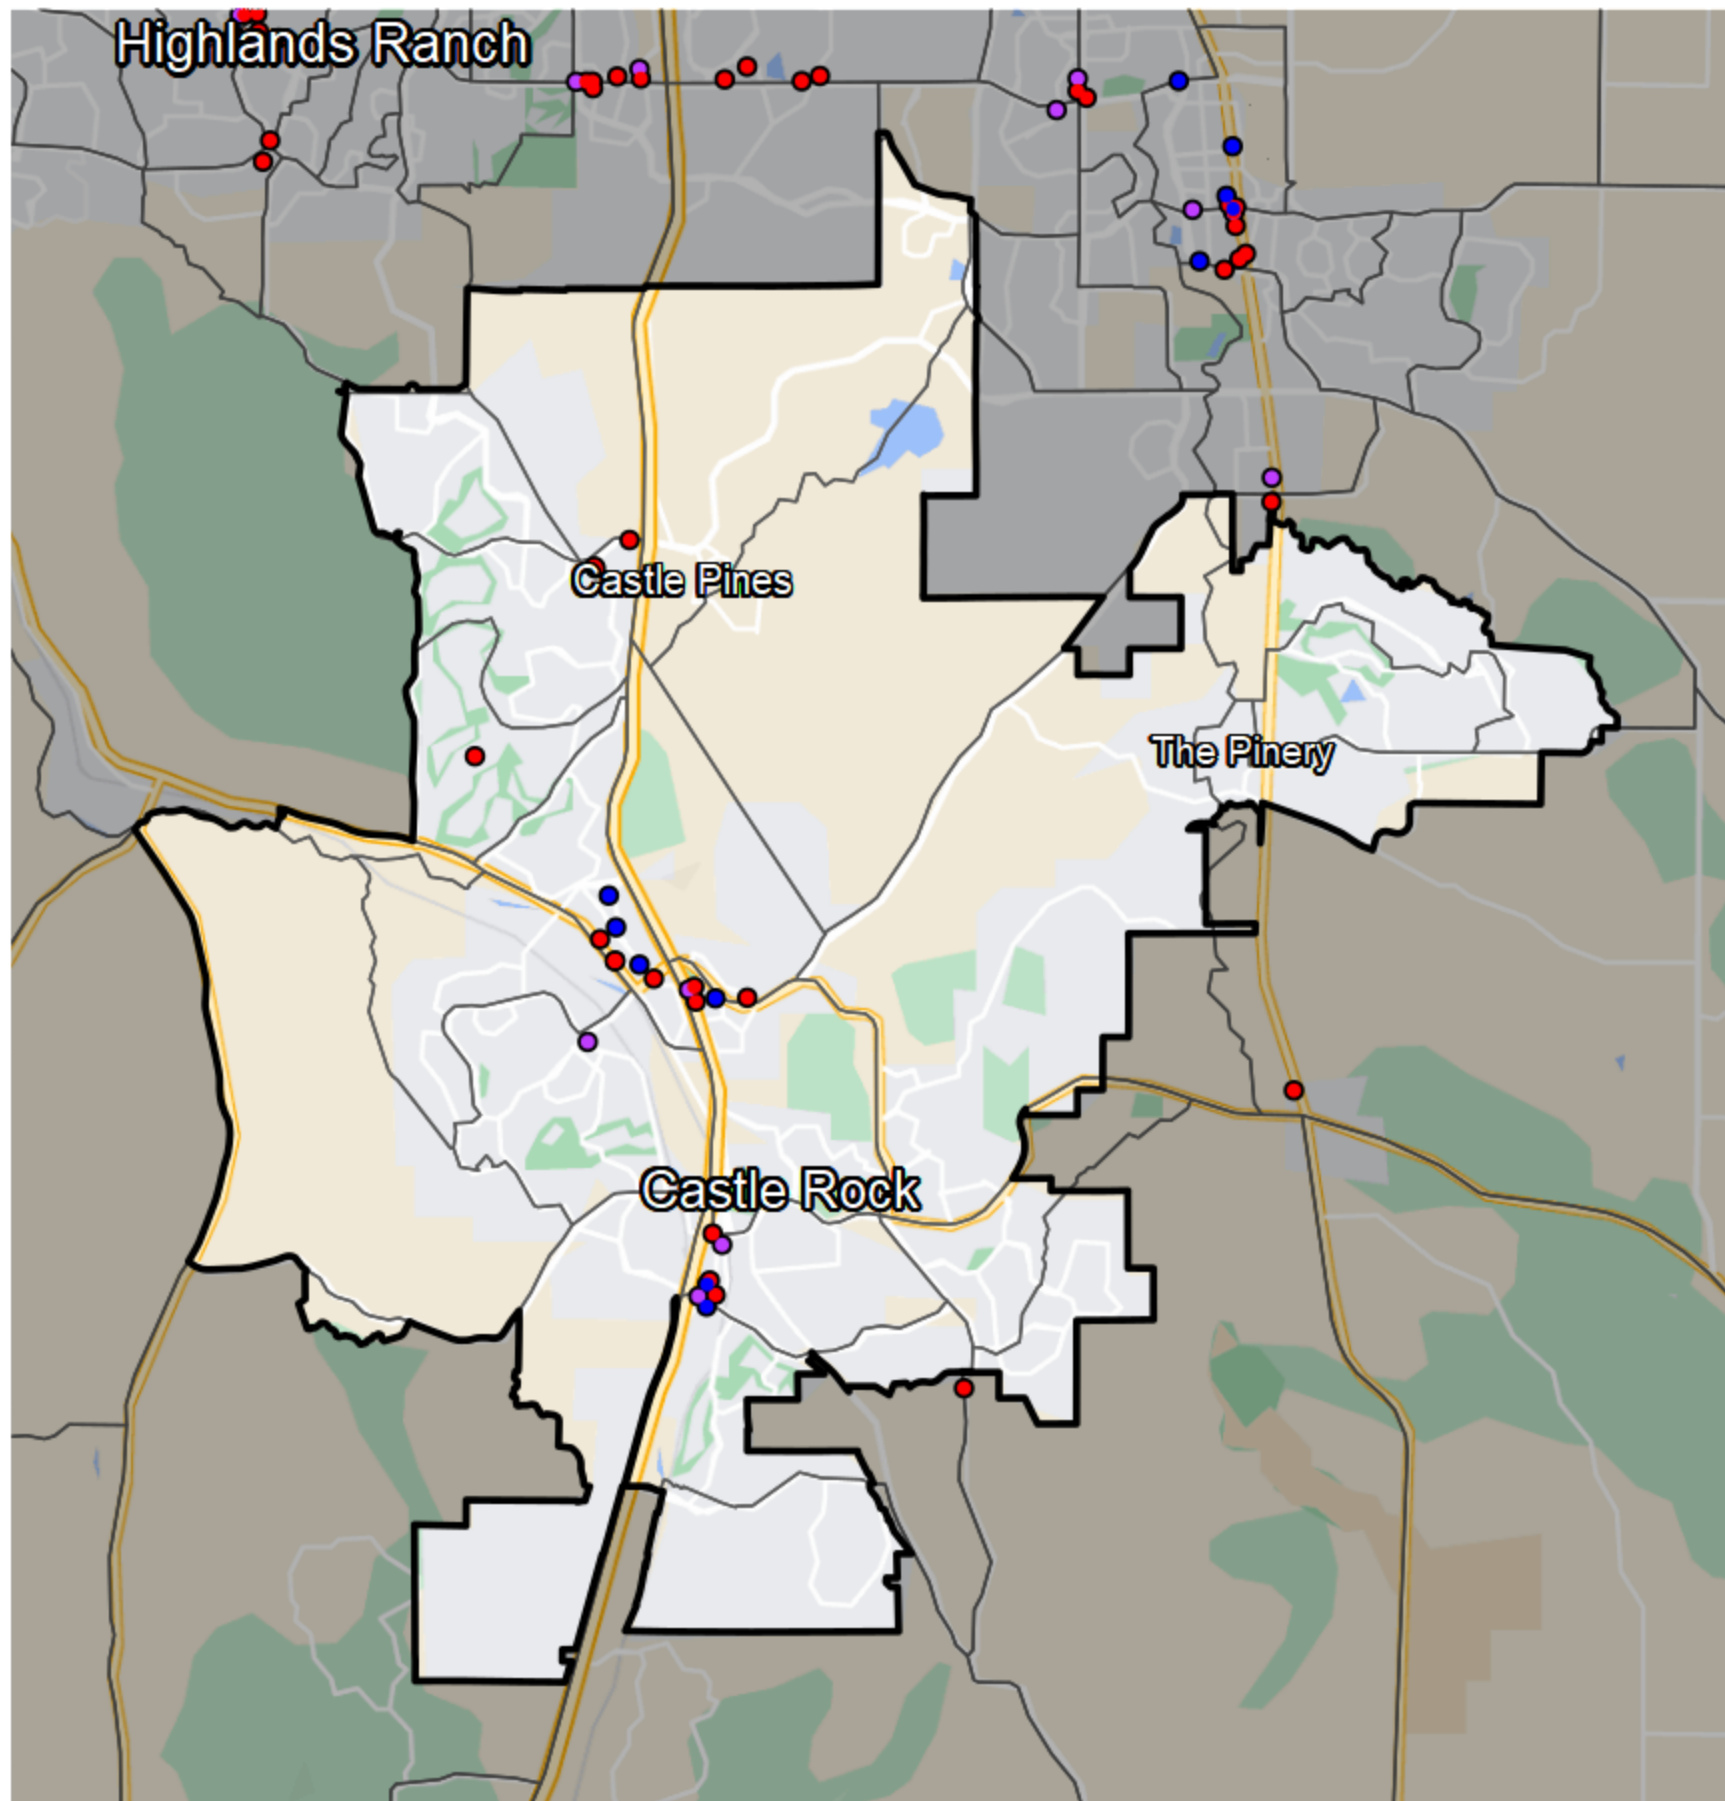

Colorado - State House District 45

Banking Desert

No Branches within 10 Miles of Population Center

Financial Institutions

- Bank: 4
- Bank, Out-of-State: 14
- Credit Union: 6
- Credit Union, Out-of-State: 0