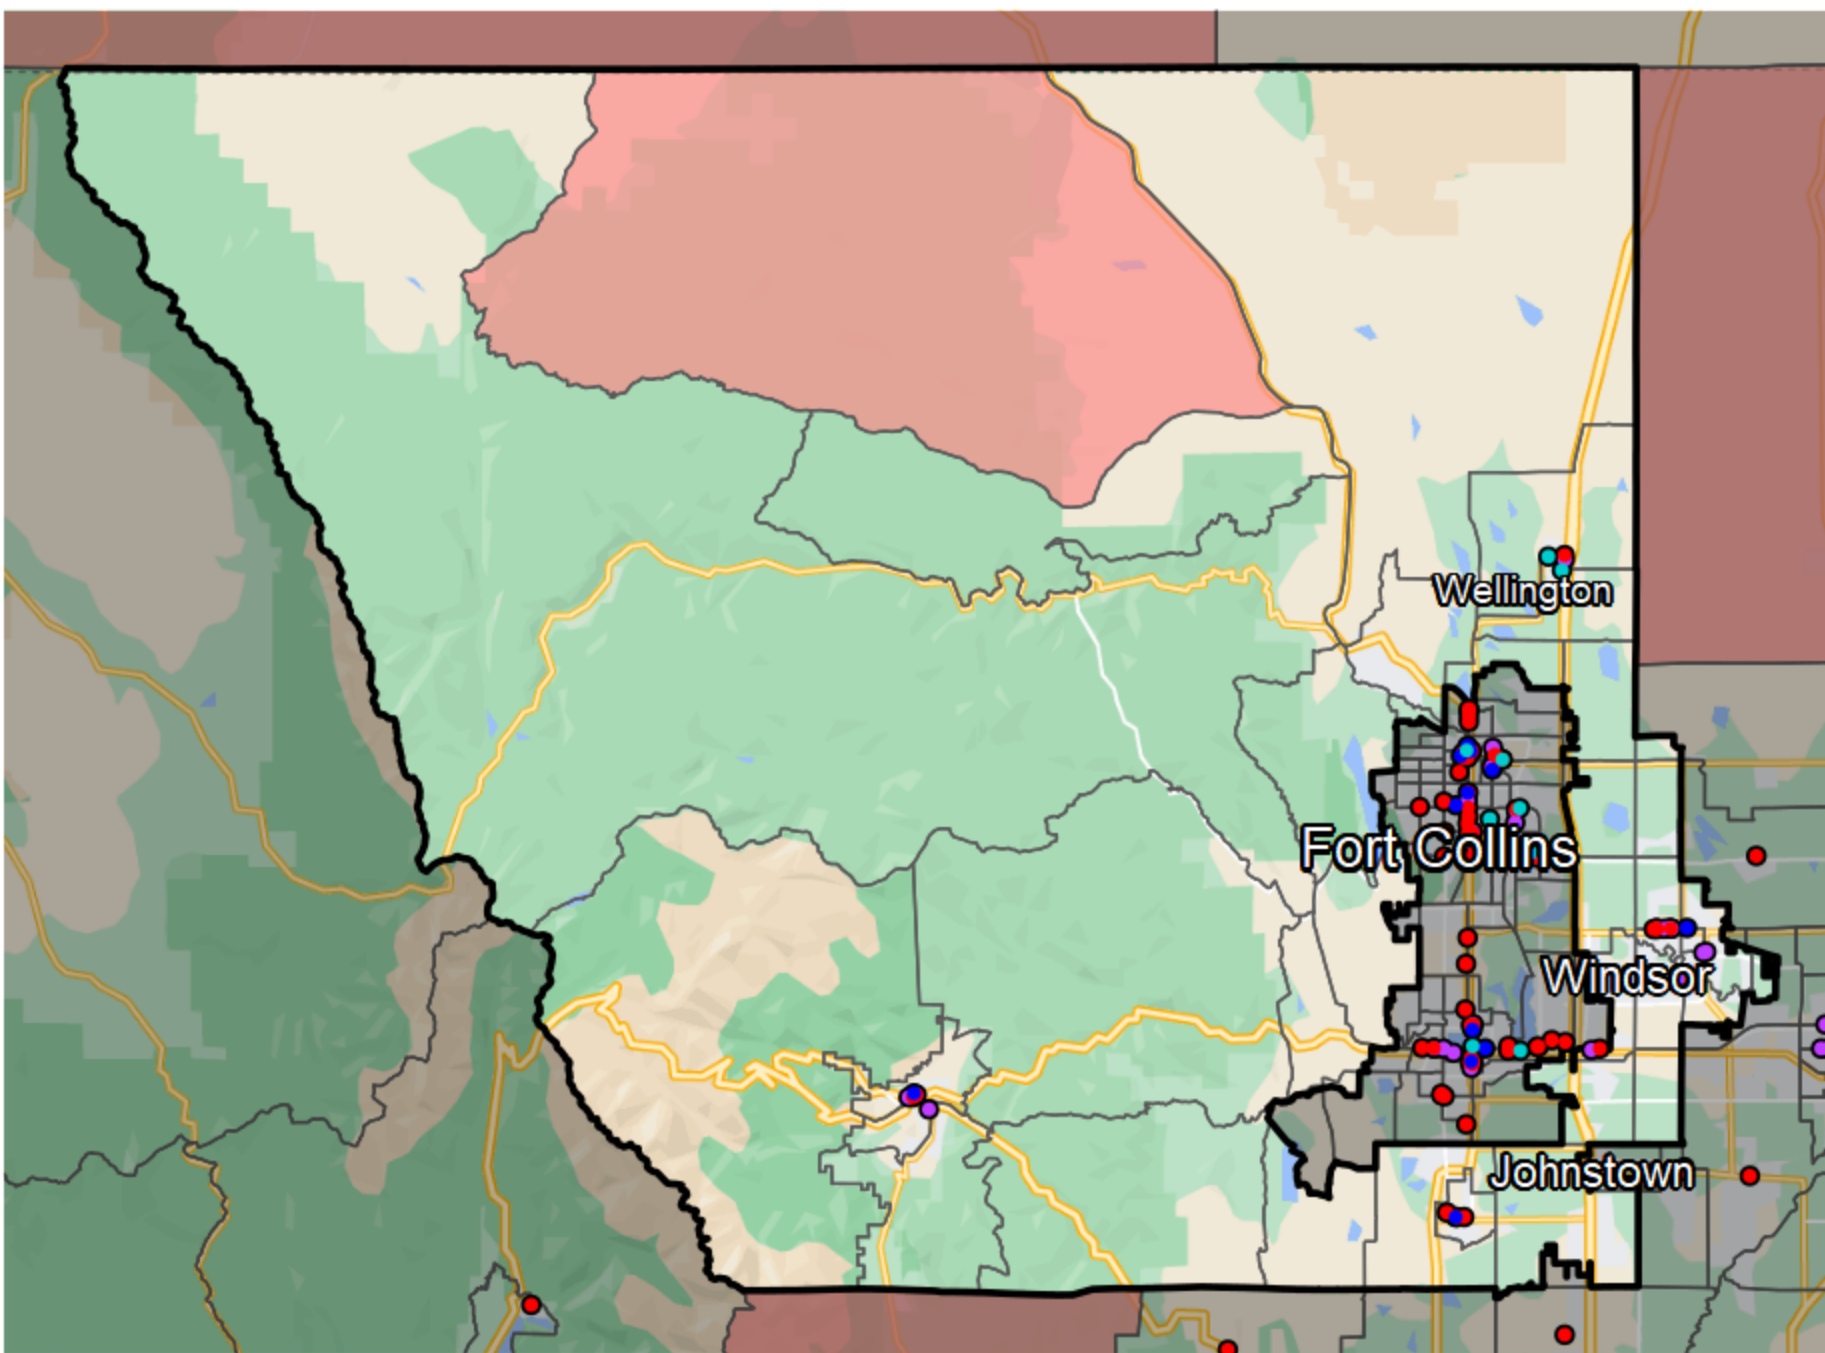

Colorado - State House District 49

Banking Desert

No Branches within 10 Miles of Population Center

Financial Institutions

- Bank: 12
- Bank, Out-of-State: 11
- Credit Union: 3
- Credit Union, Out-of-State: 2