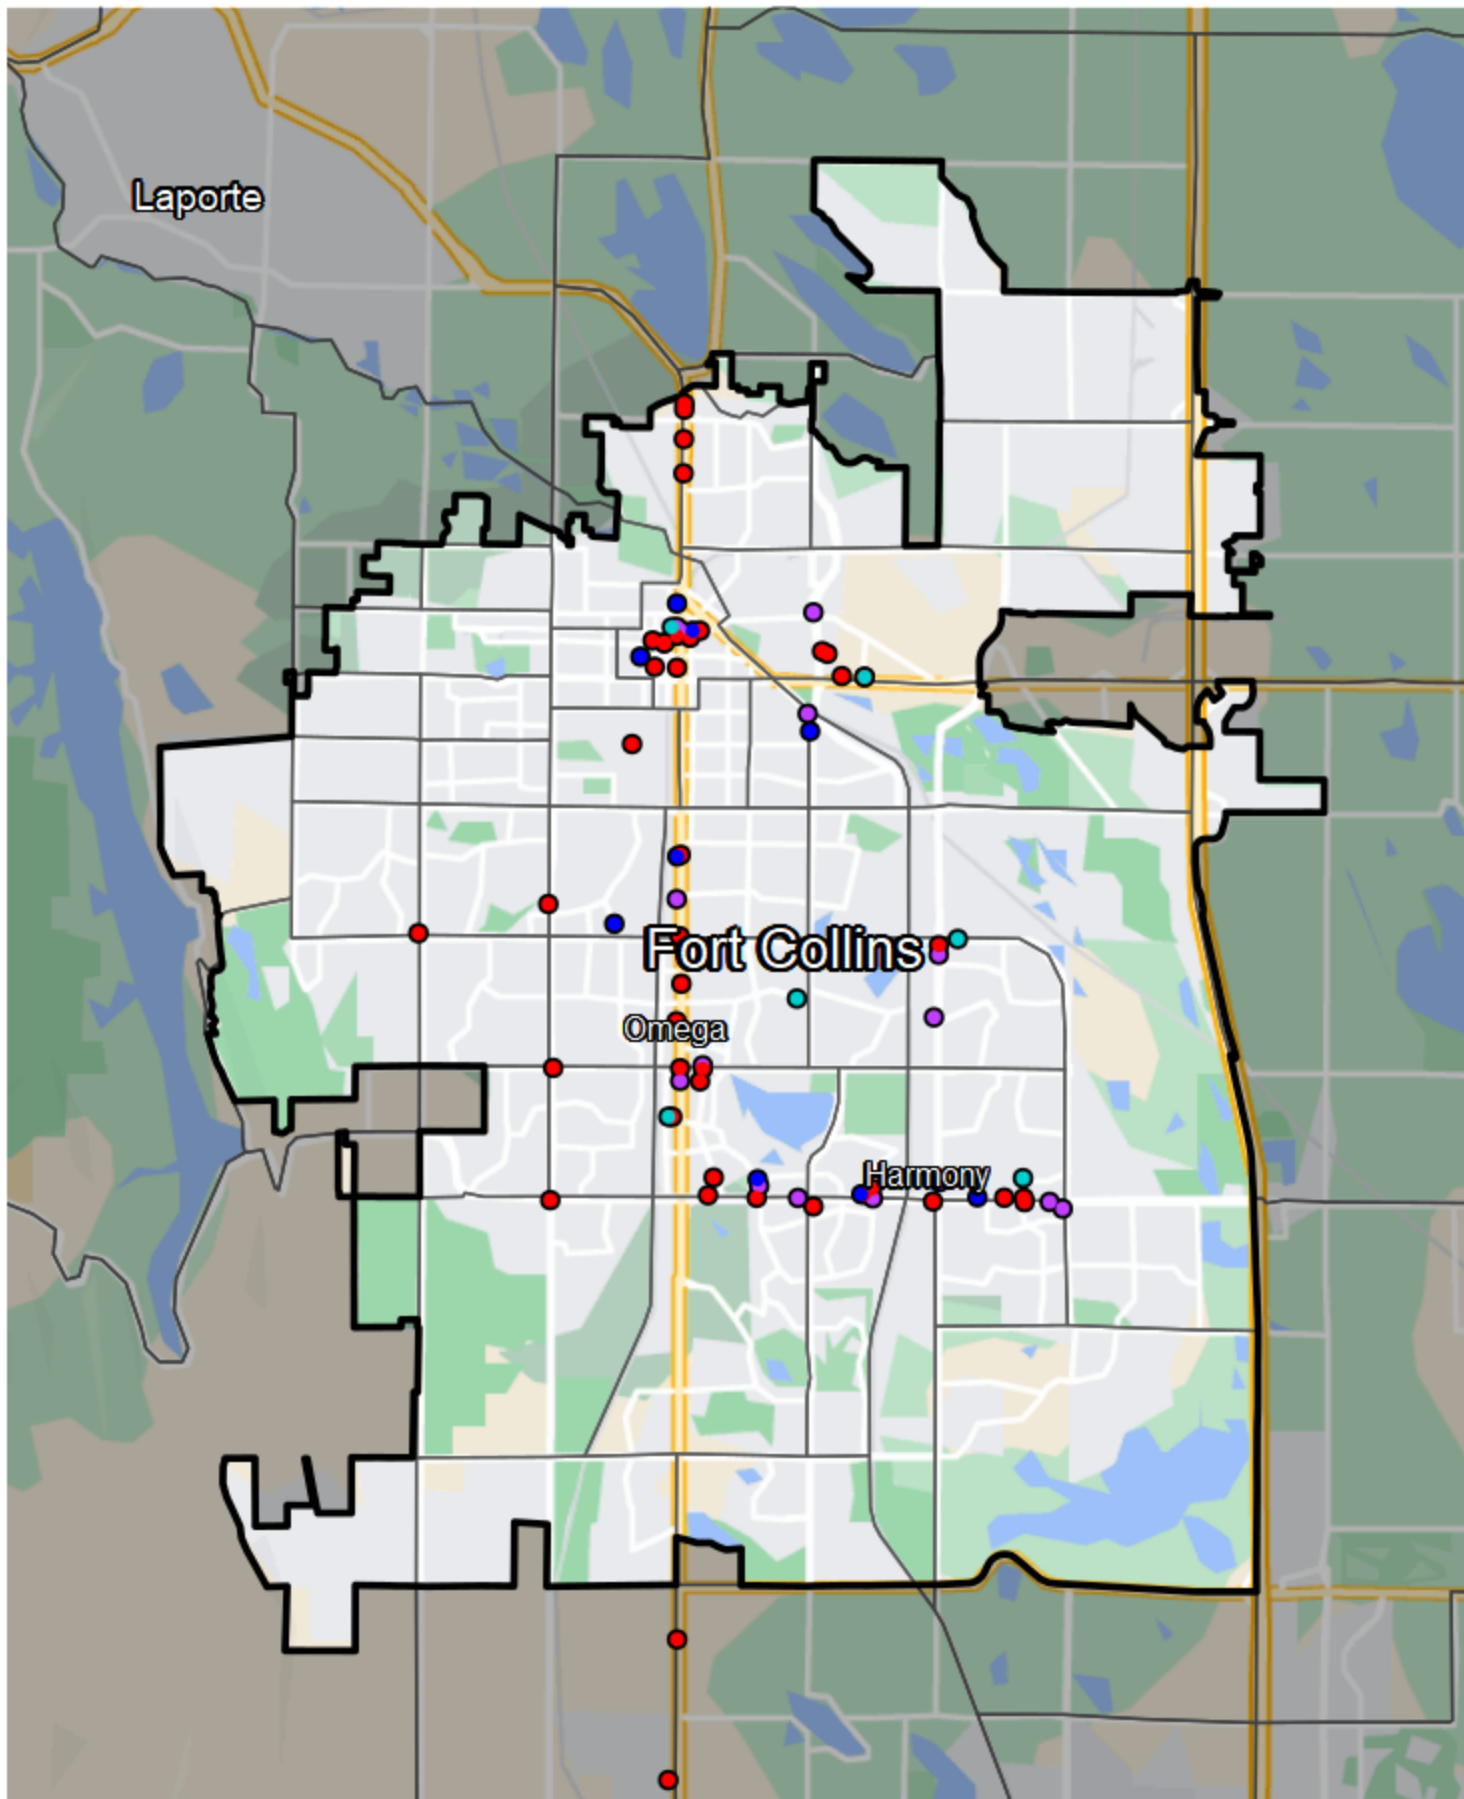

Colorado - State Senate District 14

Banking Desert

■ No Branches within 10 Miles of Population Center

Financial Institutions

- Bank: 15
- Bank, Out-of-State: 40
- Credit Union: 9
- Credit Union, Out-of-State: 6