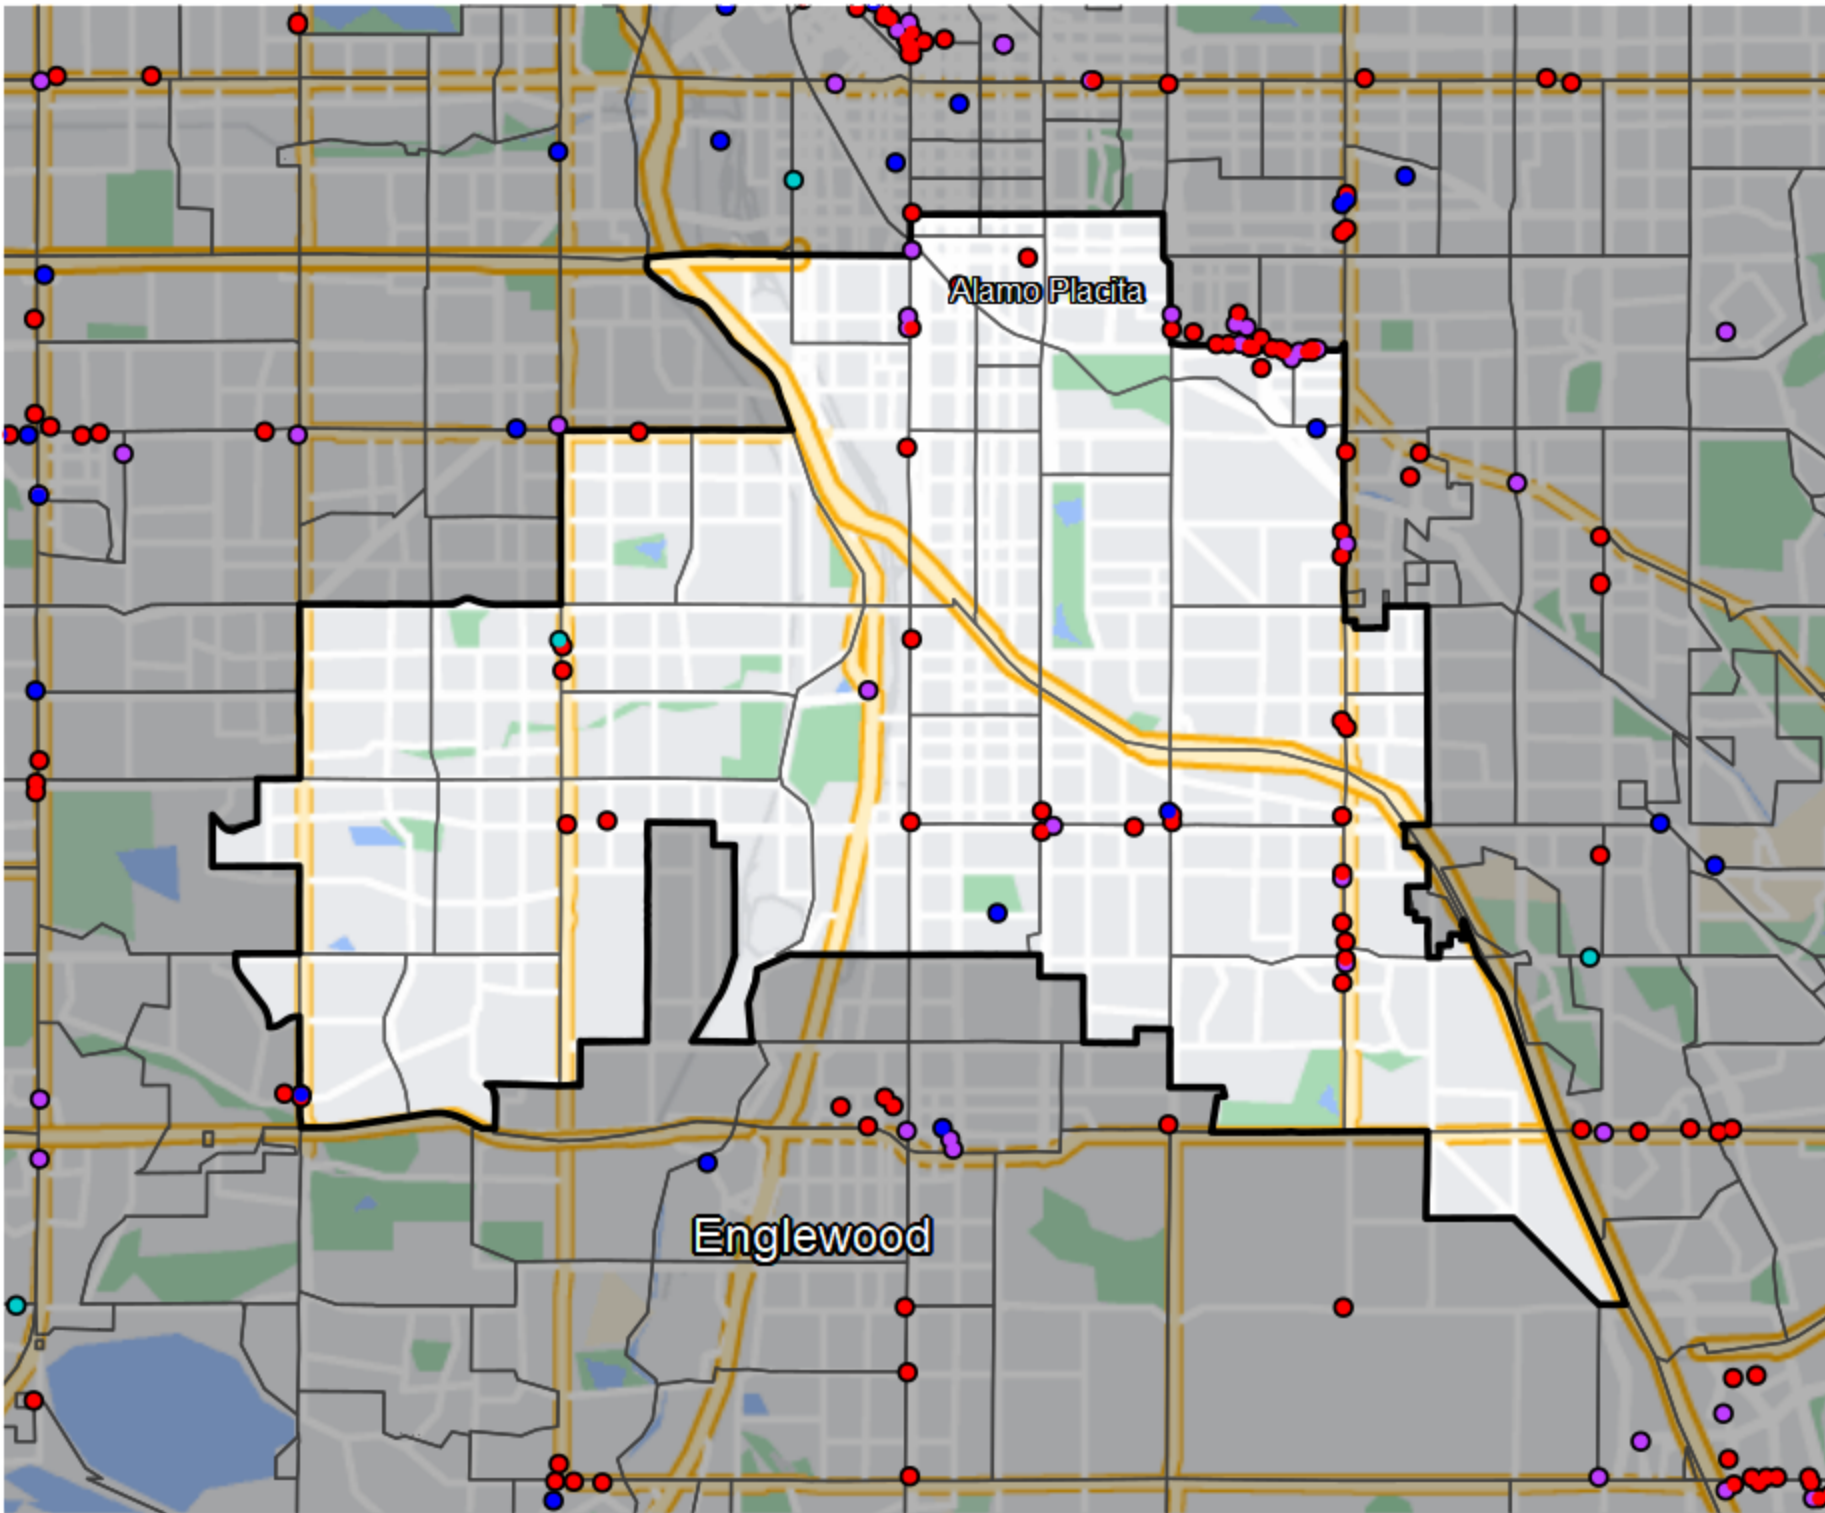

Colorado - State Senate District 32

Financial Institutions

- Bank: 9
- Bank, Out-of-State: 32
- Credit Union: 4
- Credit Union, Out-of-State: 1

Banking Desert

- No Branches within 10 Miles of Population Center