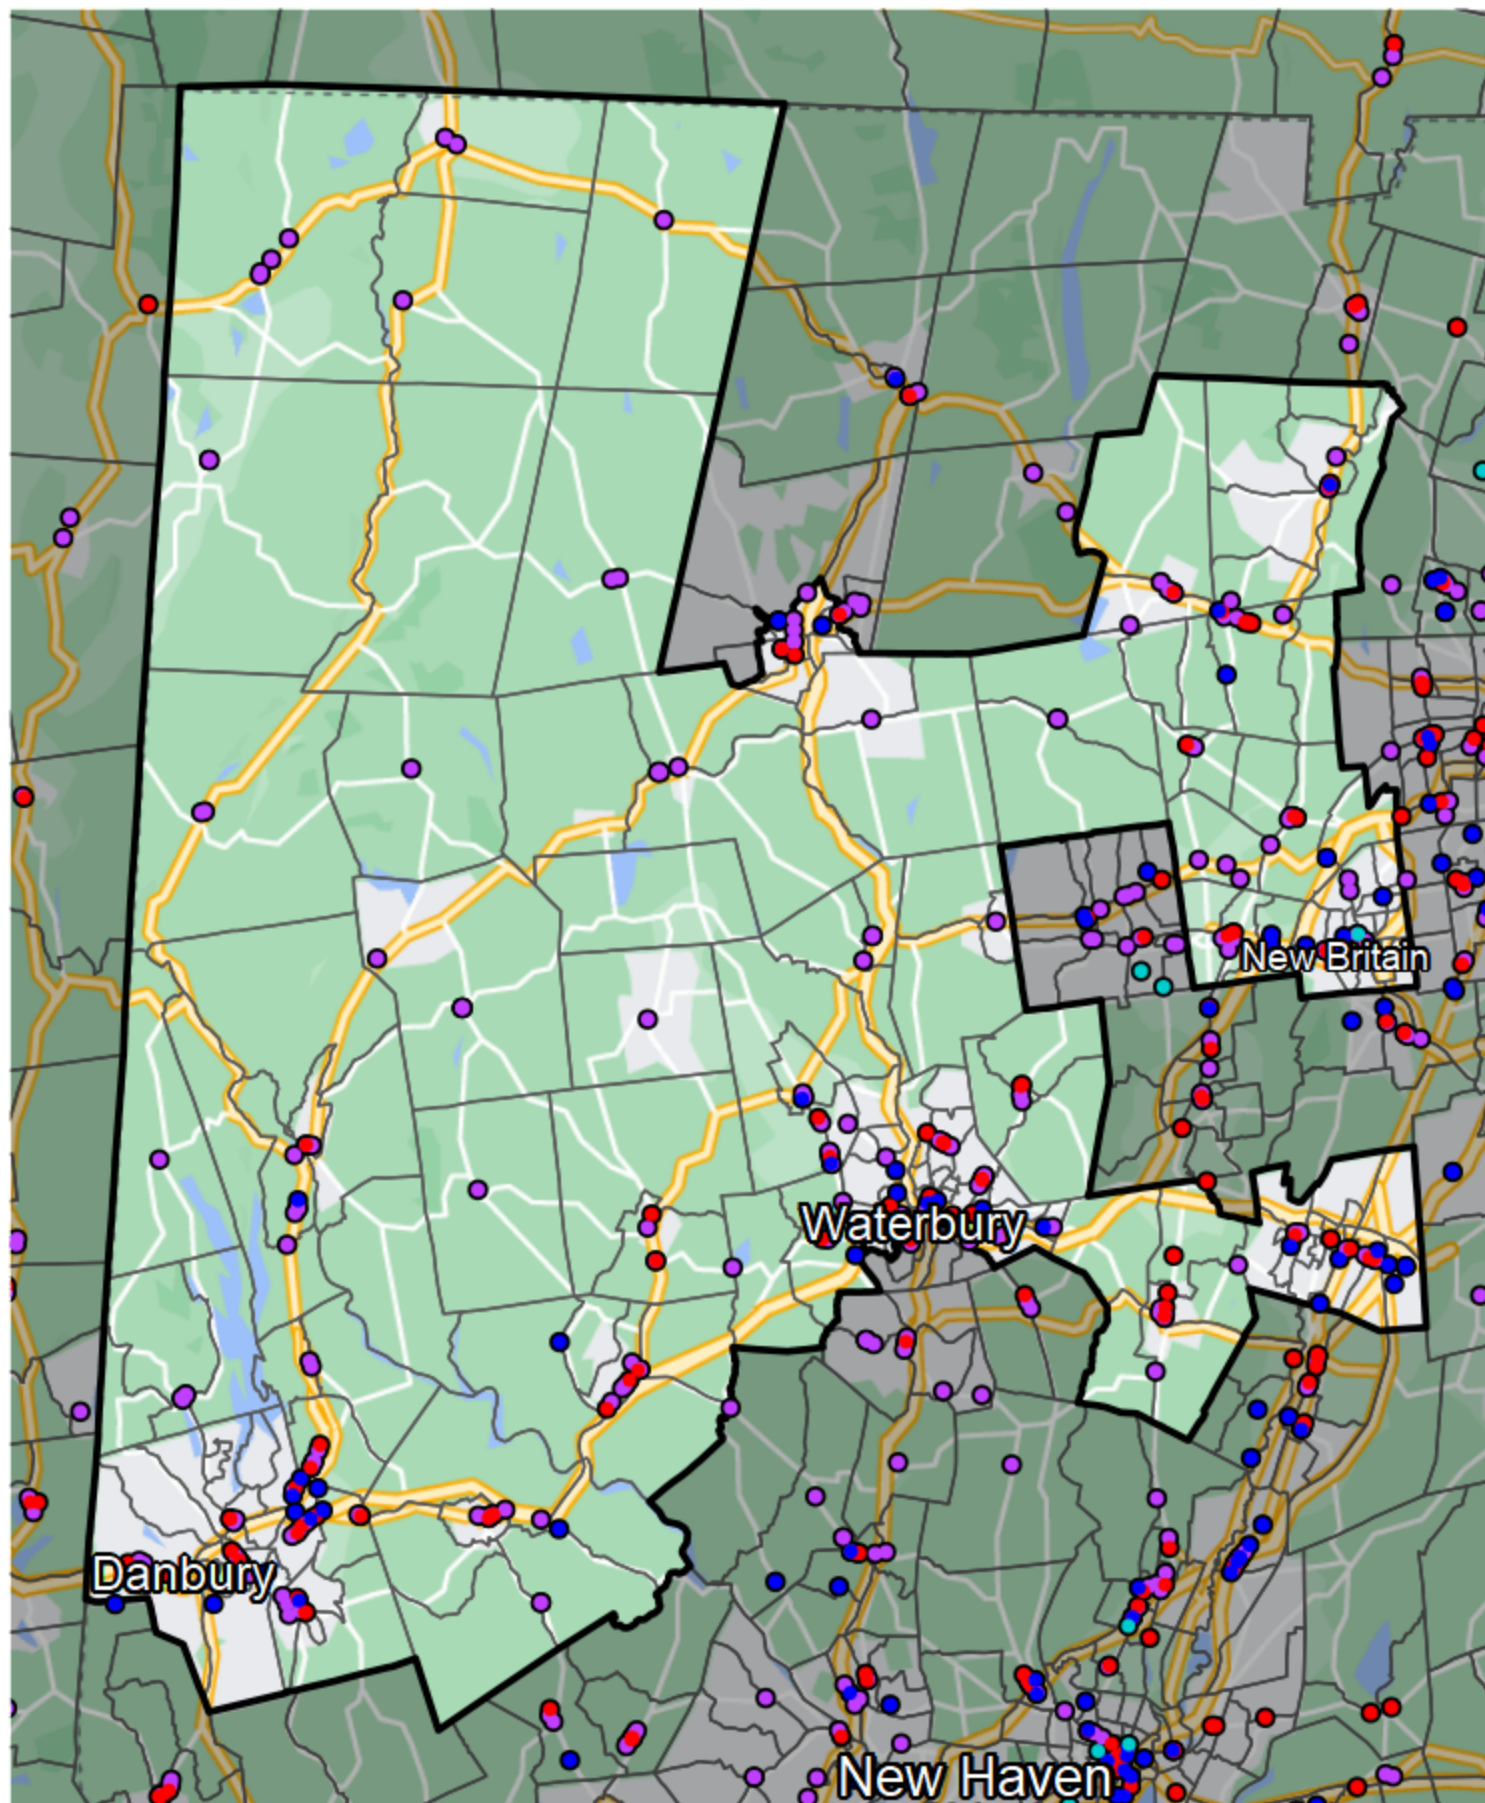

# Connecticut - Congressional District 5

## Banking Desert

No Branches within 10 Miles of Population Center

## Financial Institutions

- Bank: 164
- Bank, Out-of-State: 69
- Credit Union: 44
- Credit Union, Out-of-State: 1