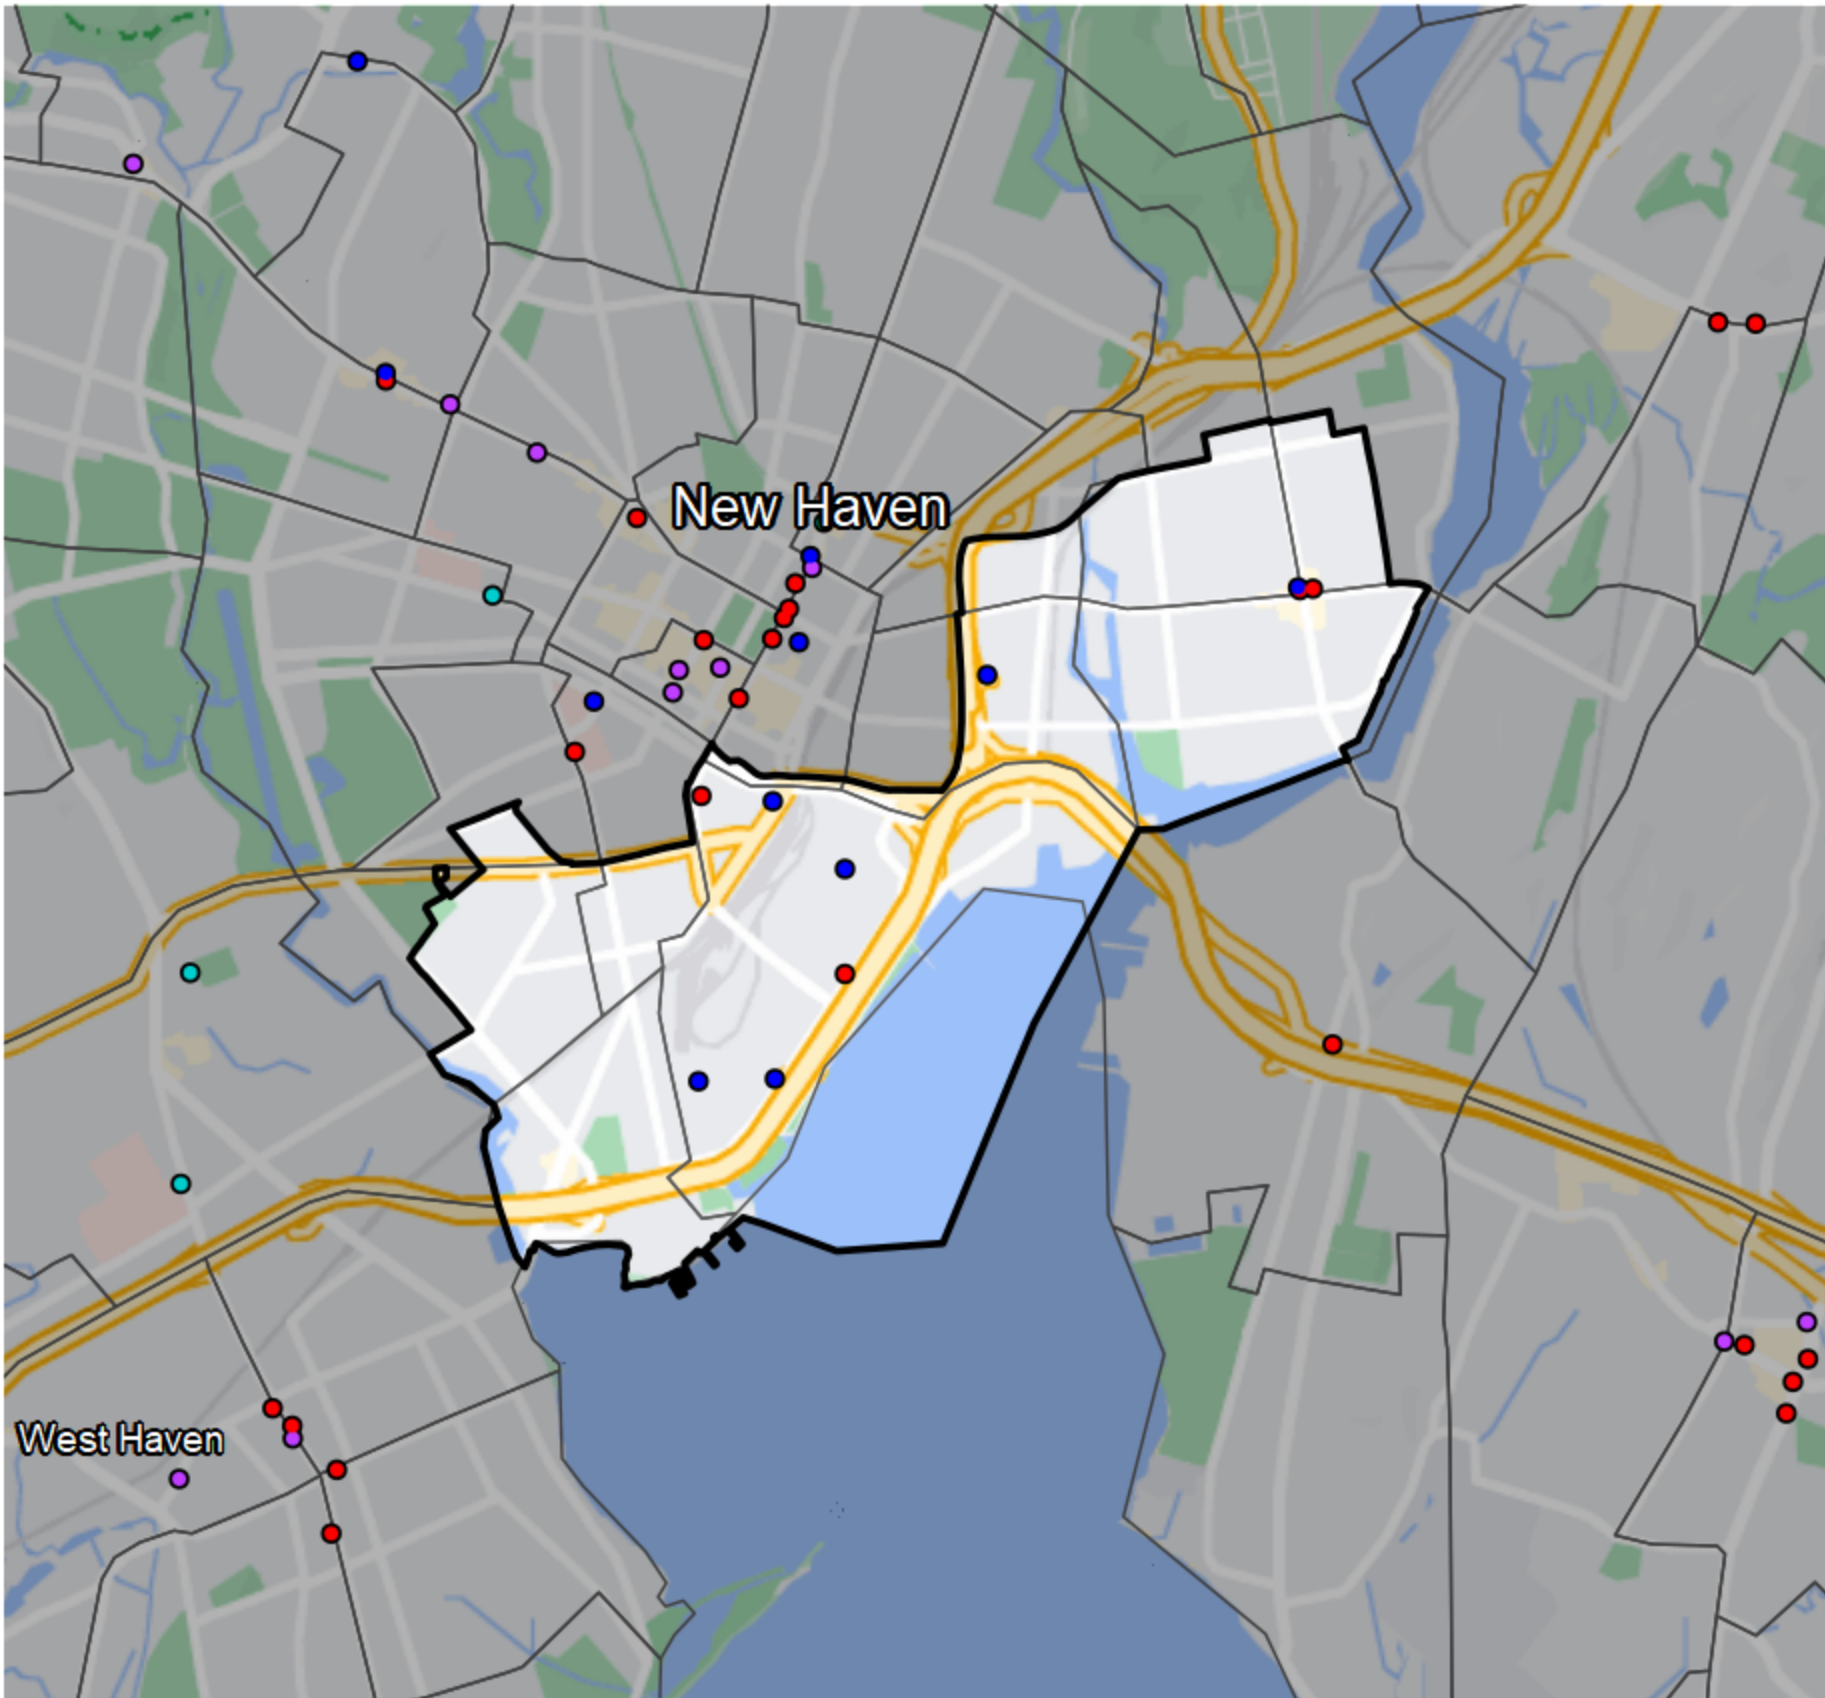

Connecticut - State House District 95

Banking Desert
No Branches within 10 Miles of Population Center

Financial Institutions
Bank: 0
Bank, Out-of-State: 4
Credit Union: 6
Credit Union, Out-of-State: 0