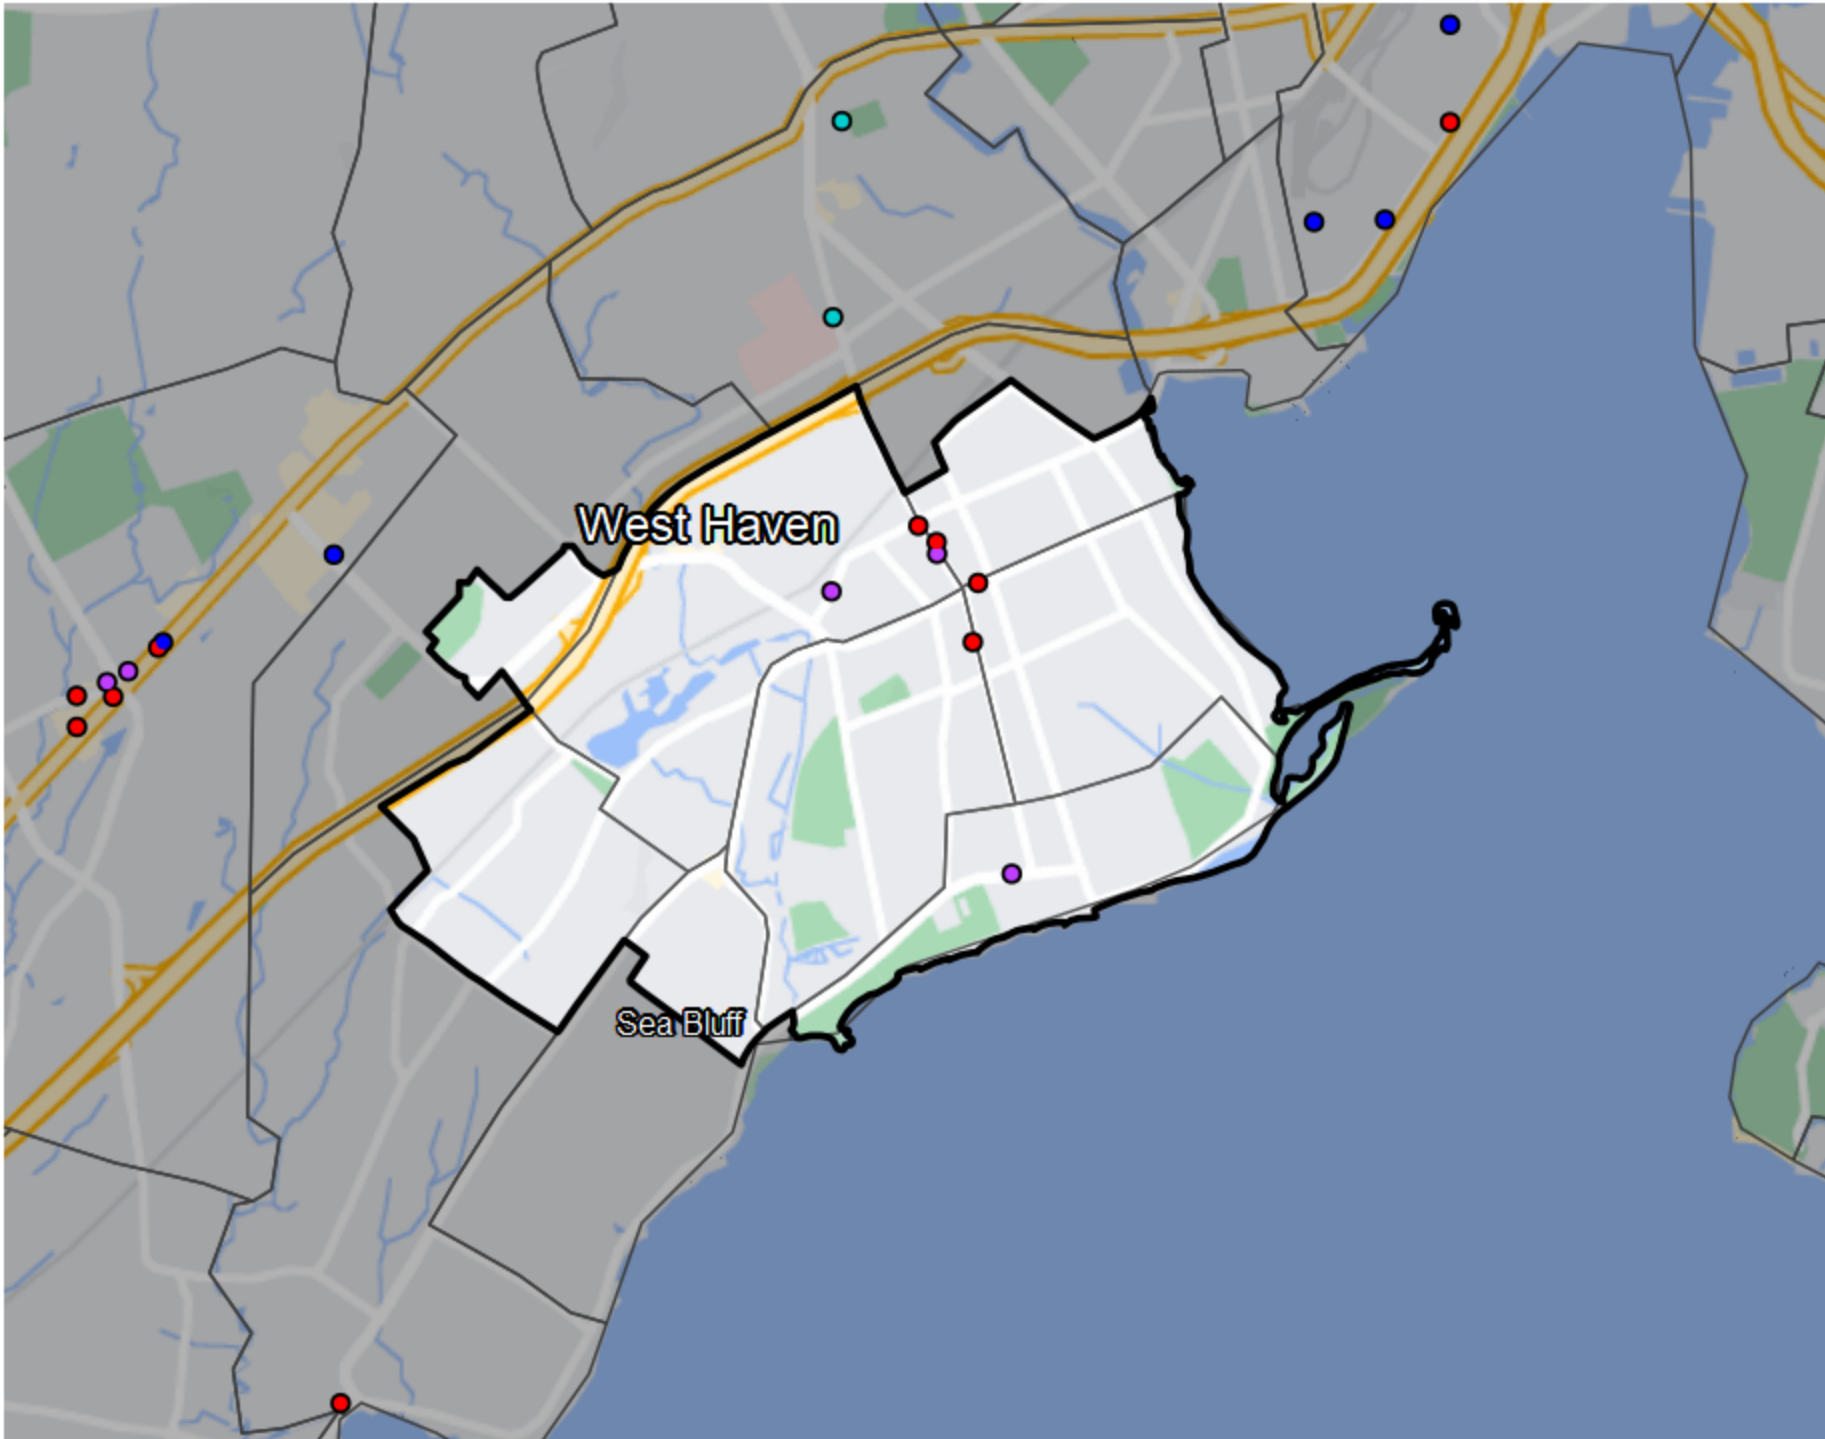

Connecticut - State House District 115

Banking Desert

No Branches within 10 Miles of Population Center

Financial Institutions

- Bank: 3
- Bank, Out-of-State: 4
- Credit Union: 0
- Credit Union, Out-of-State: 0