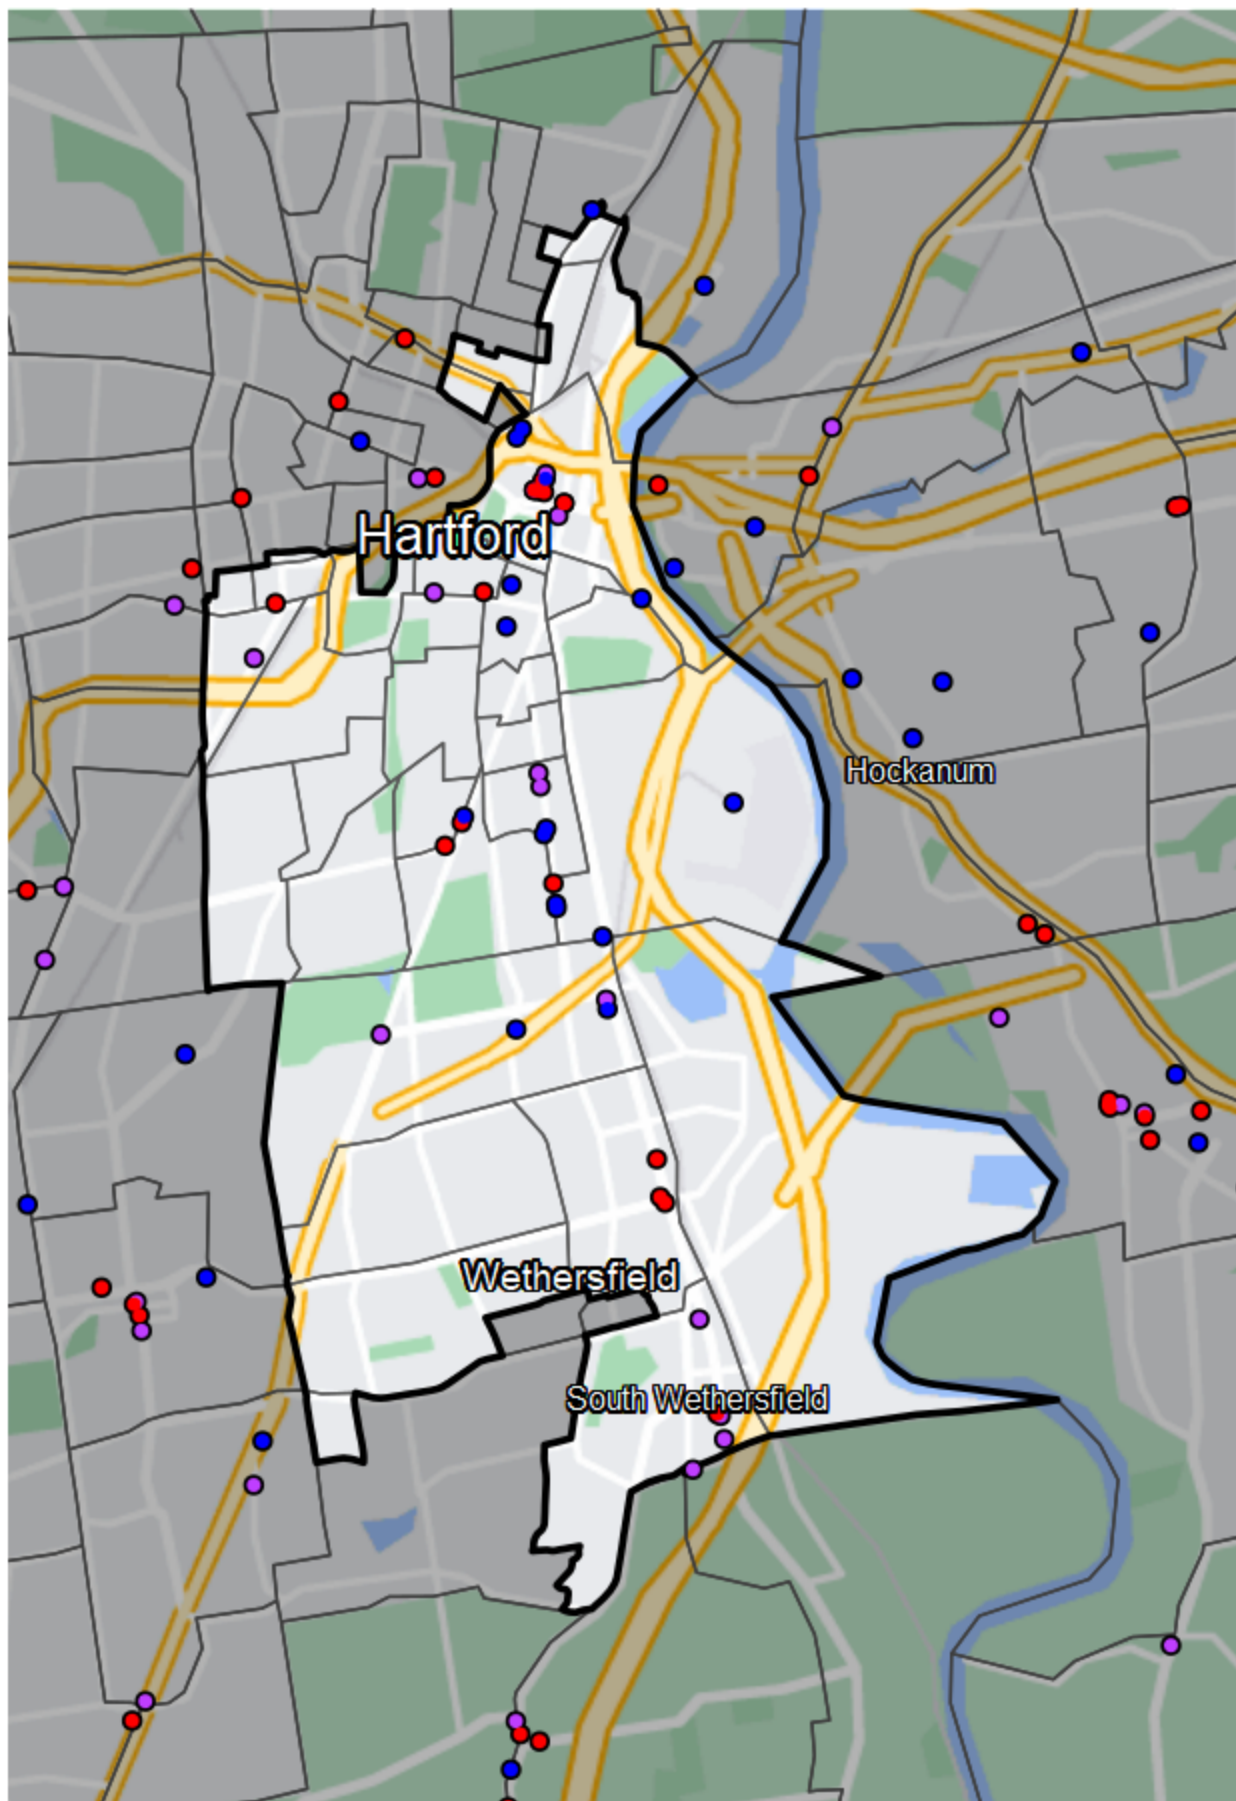

Connecticut - State Senate District 1

Banking Desert

■ No Branches within 10 Miles of Population Center

Financial Institutions

- Bank: 12
- Bank, Out-of-State: 16
- Credit Union: 15
- Credit Union, Out-of-State: 0