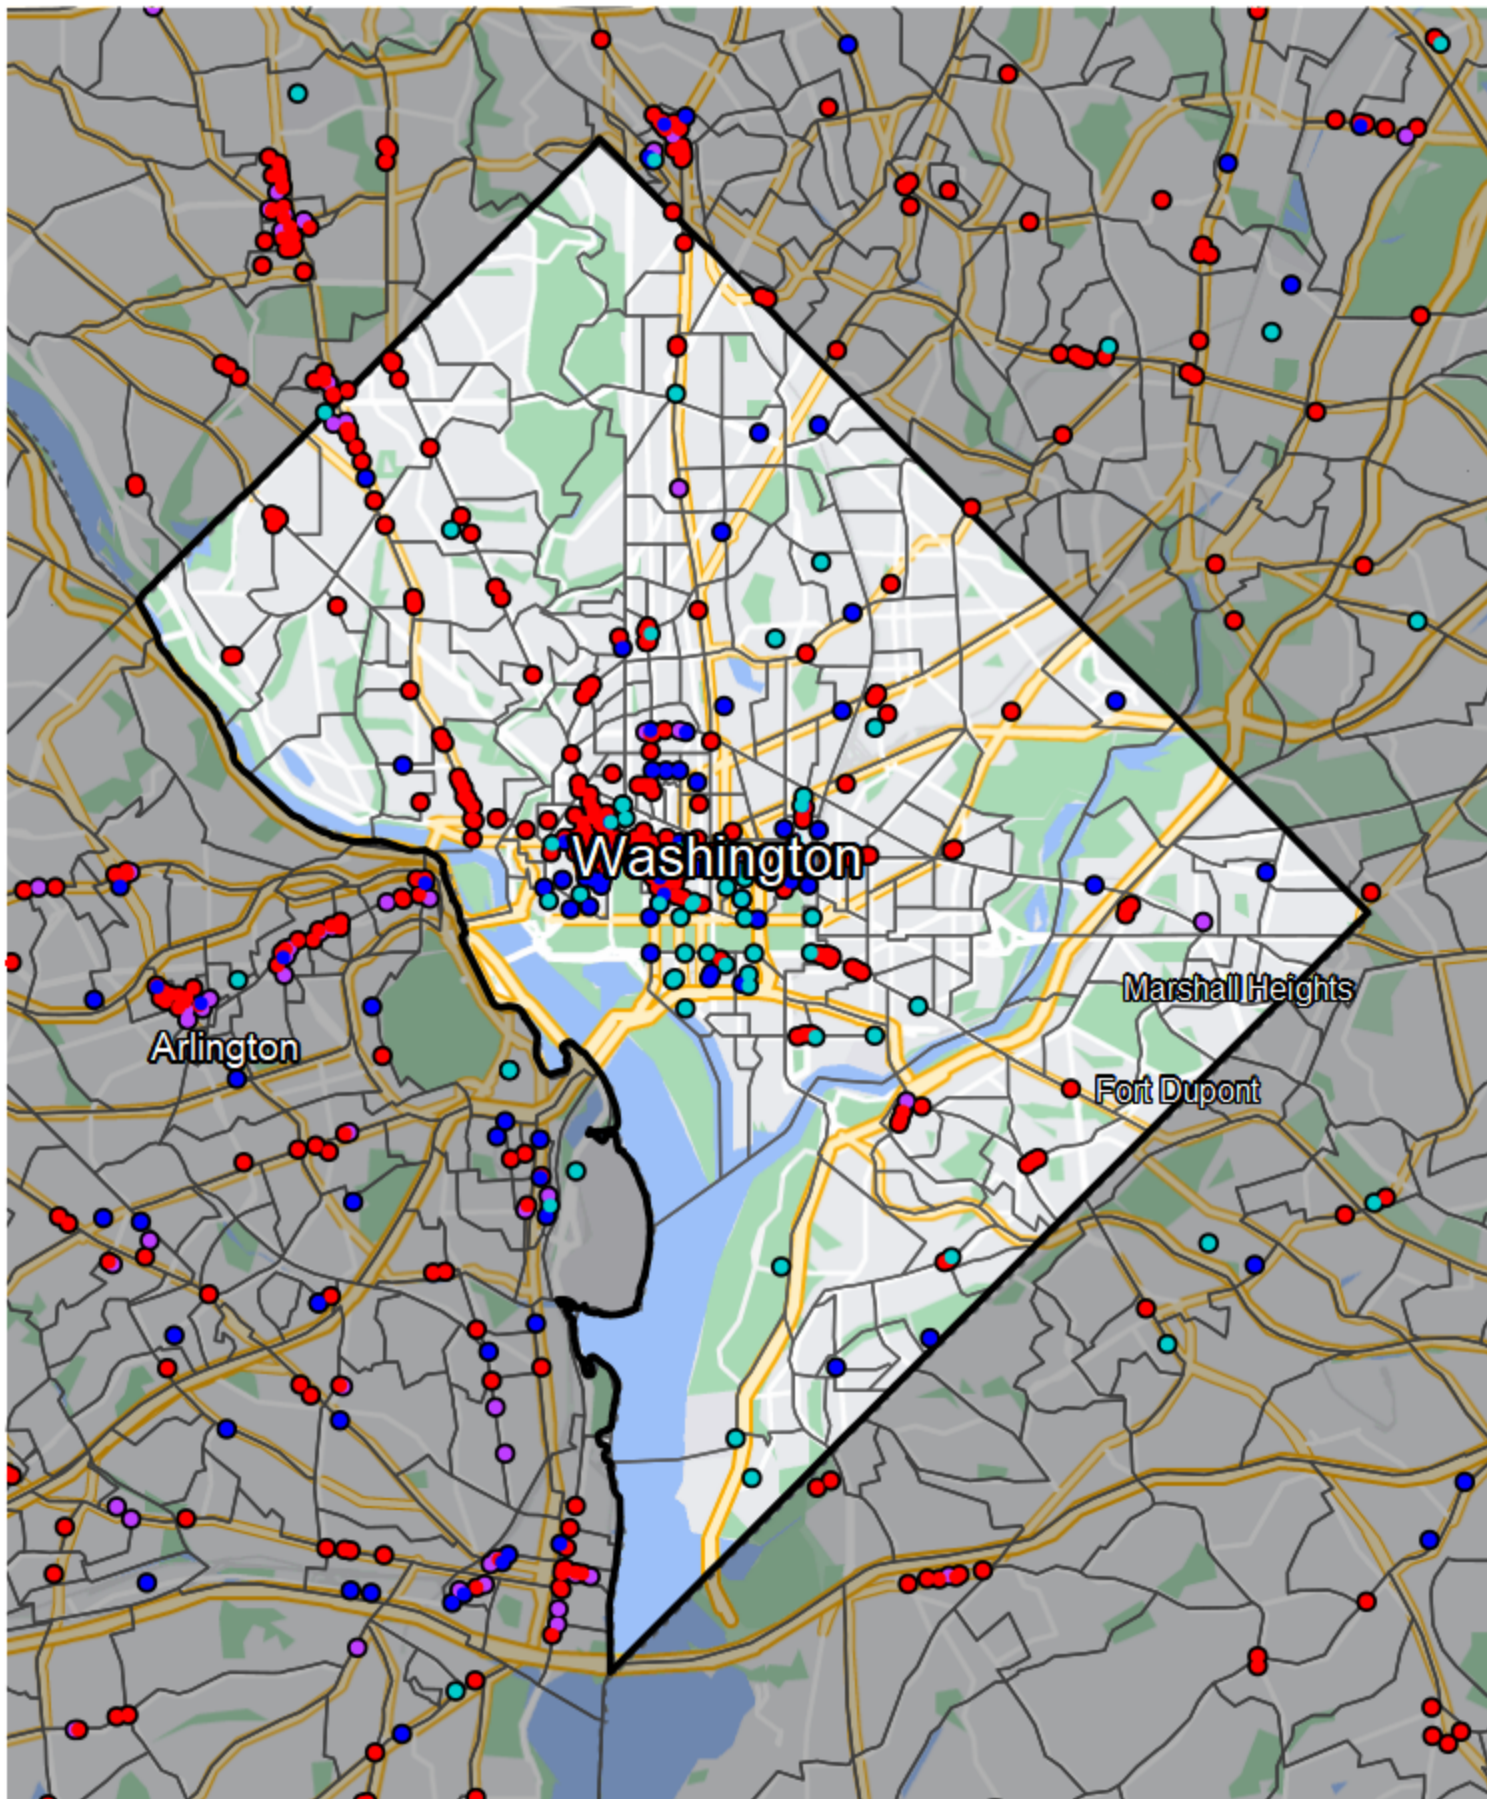

District Of Columbia - Delegate District (at Large)

Banking Desert

■ No Branches within 10 Miles of Population Center

Financial Institutions

- Bank: 9
- Bank, Out-of-State: 206
- Credit Union: 54
- Credit Union, Out-of-State: 45