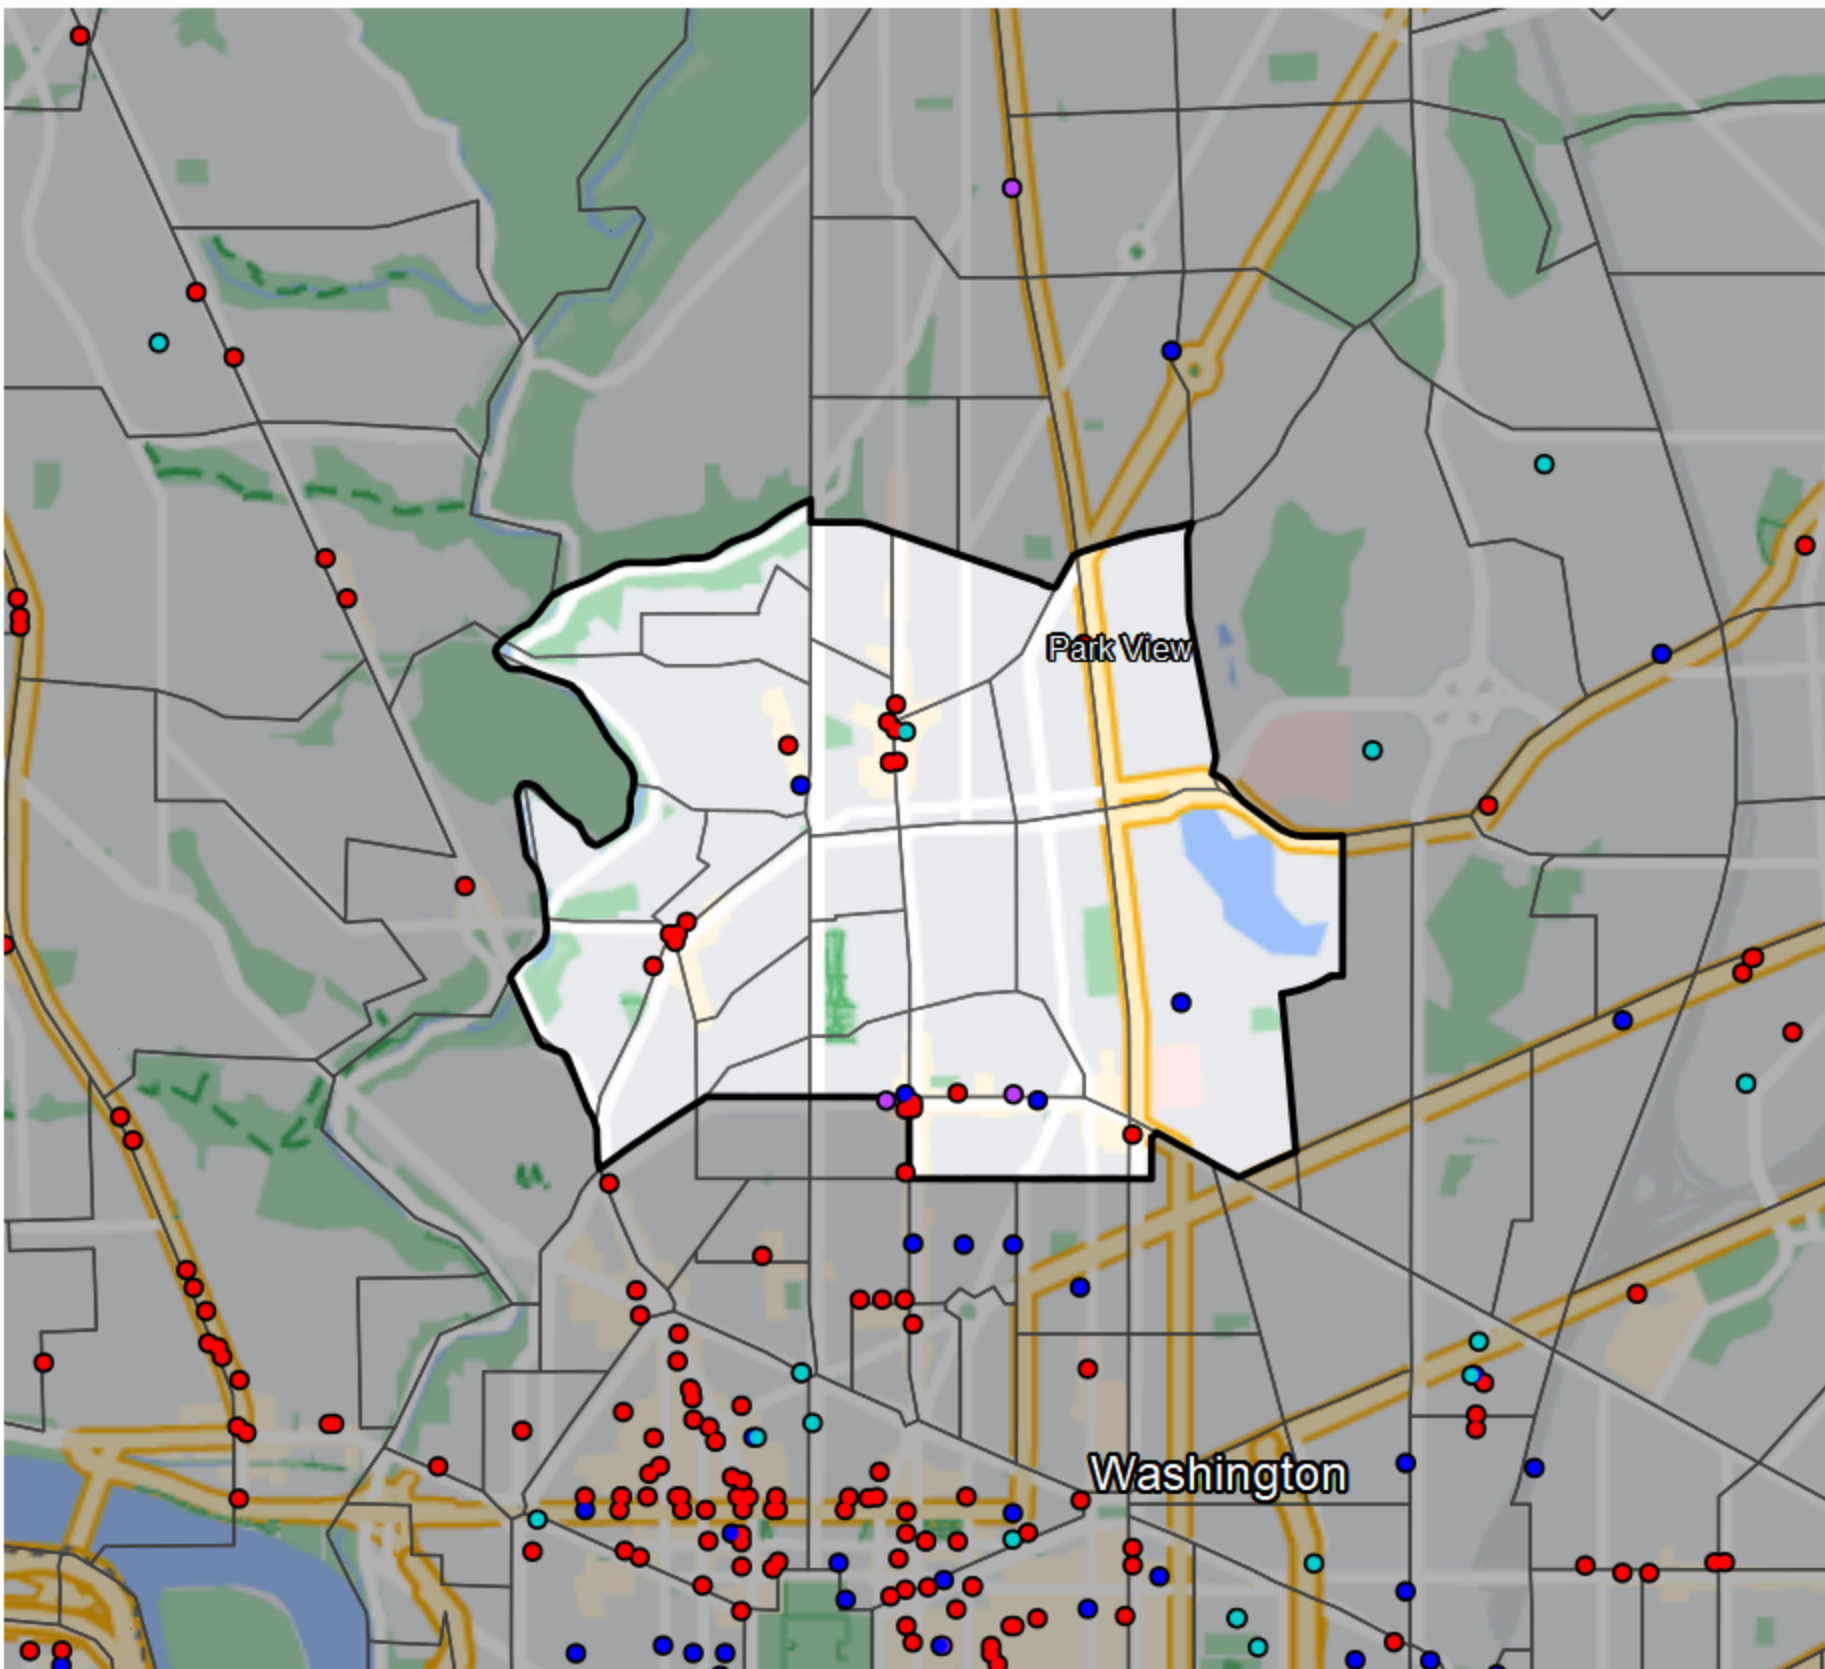

District Of Columbia - Ward 1

Banking Desert

No Branches within 10 Miles of Population Center

Financial Institutions

- Bank: 1
- Bank, Out-of-State: 17
- Credit Union: 4
- Credit Union, Out-of-State: 1