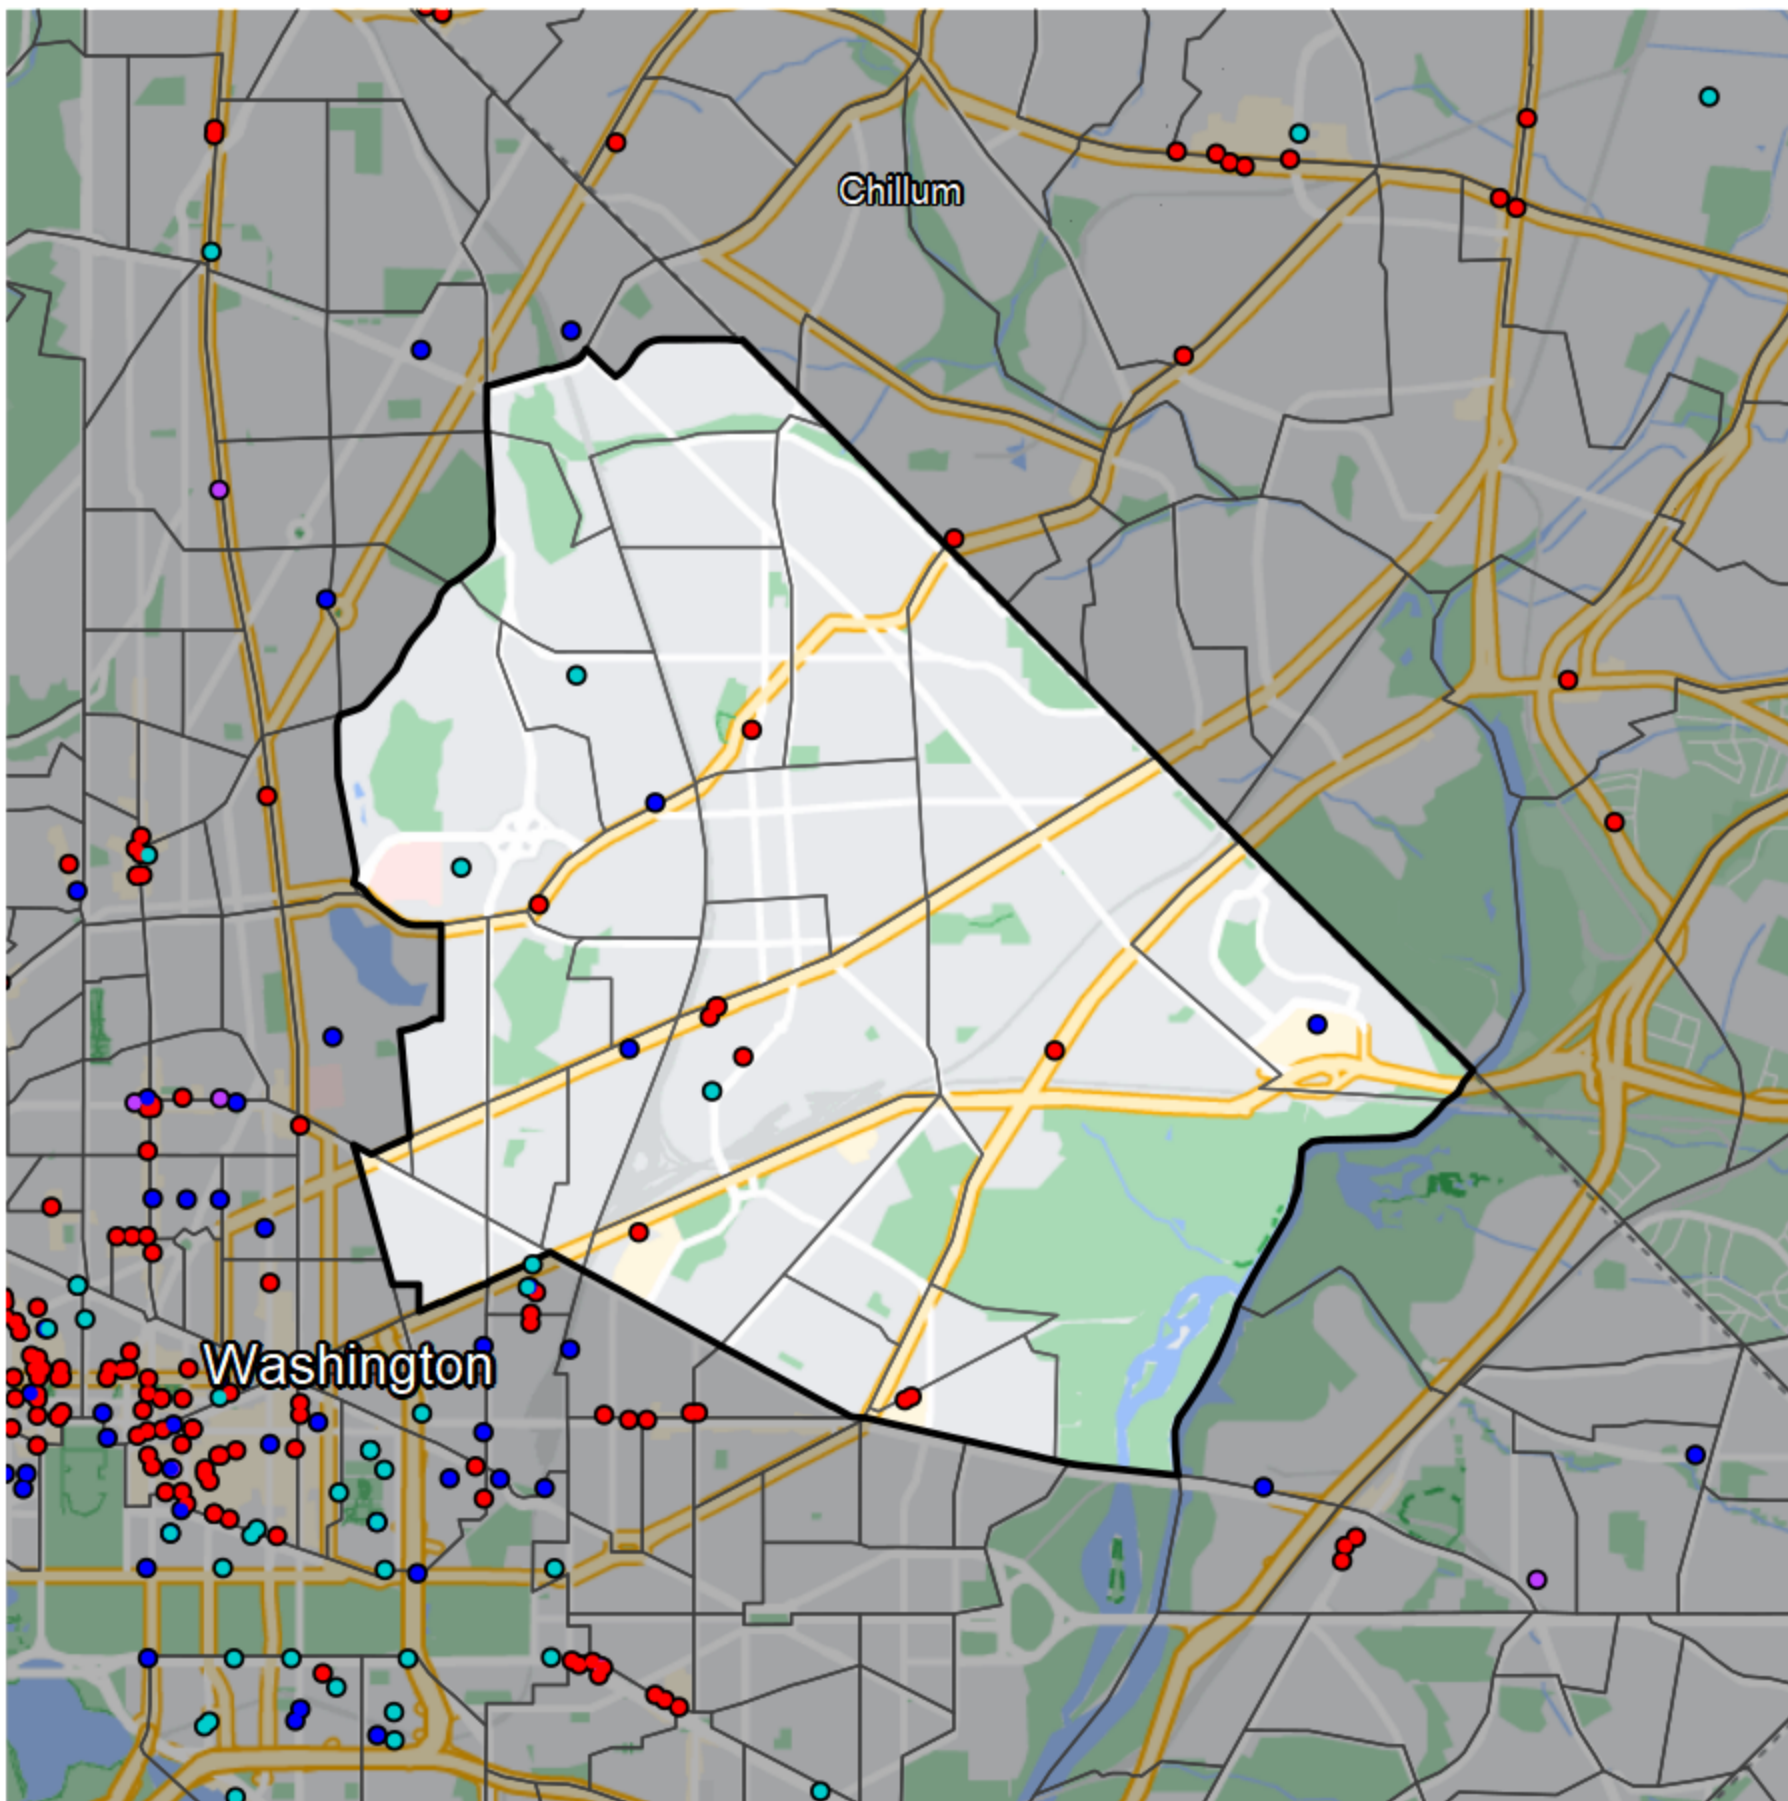

District Of Columbia - Ward 5

Banking Desert

■ No Branches within 10 Miles of Population Center

Financial Institutions

- Bank: 0
- Bank, Out-of-State: 10
- Credit Union: 3
- Credit Union, Out-of-State: 3