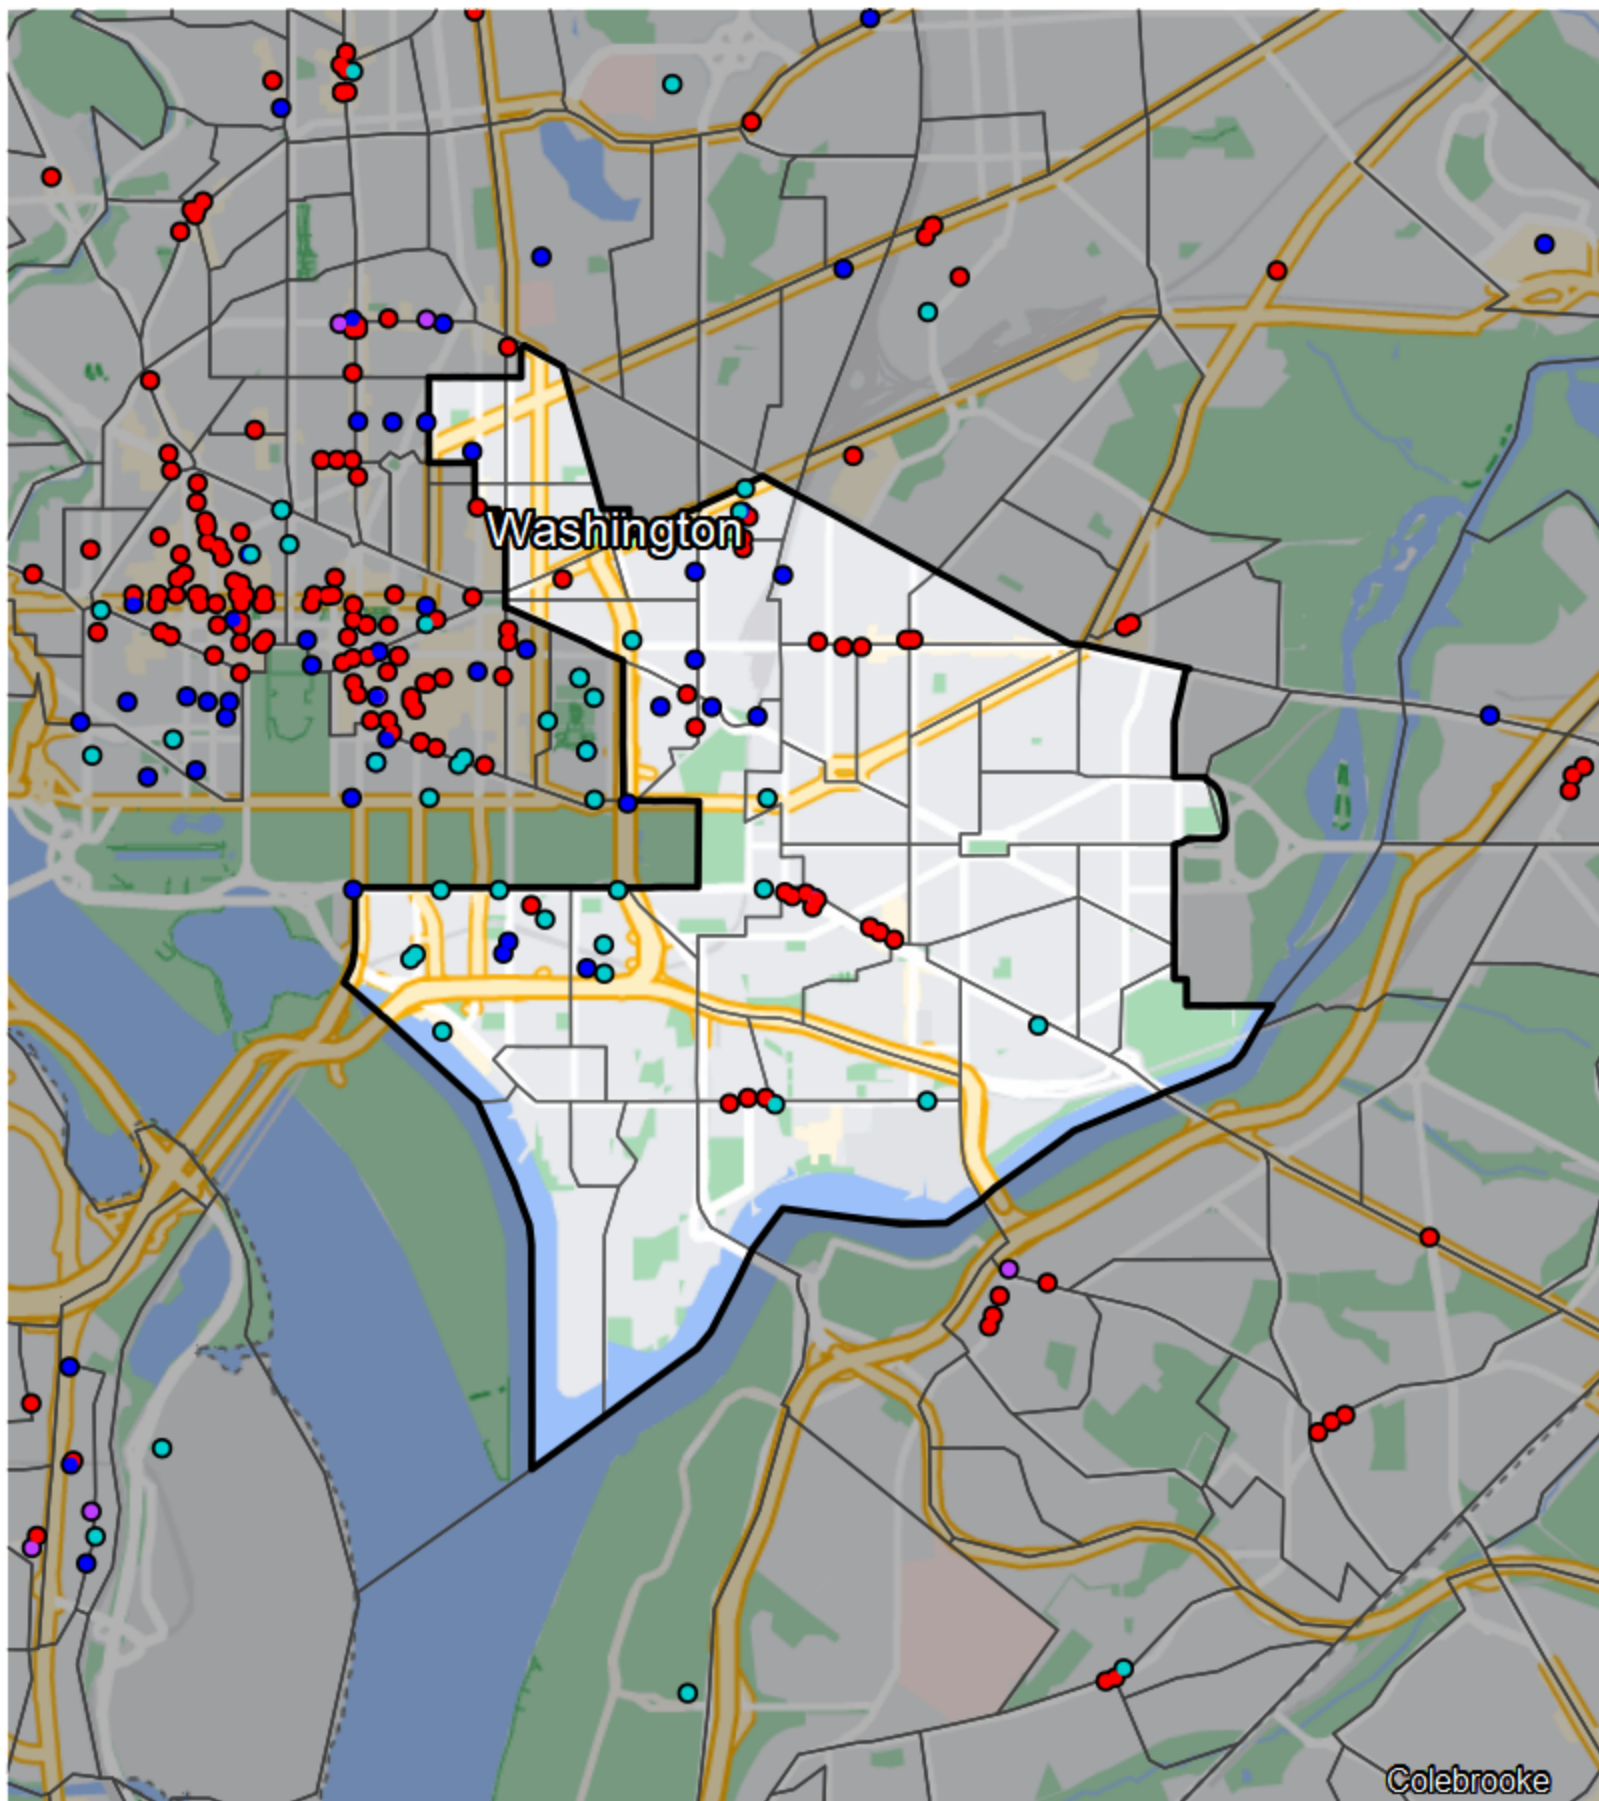

# District Of Columbia - Ward 6

## Banking Desert

■ No Branches within 10 Miles of Population Center