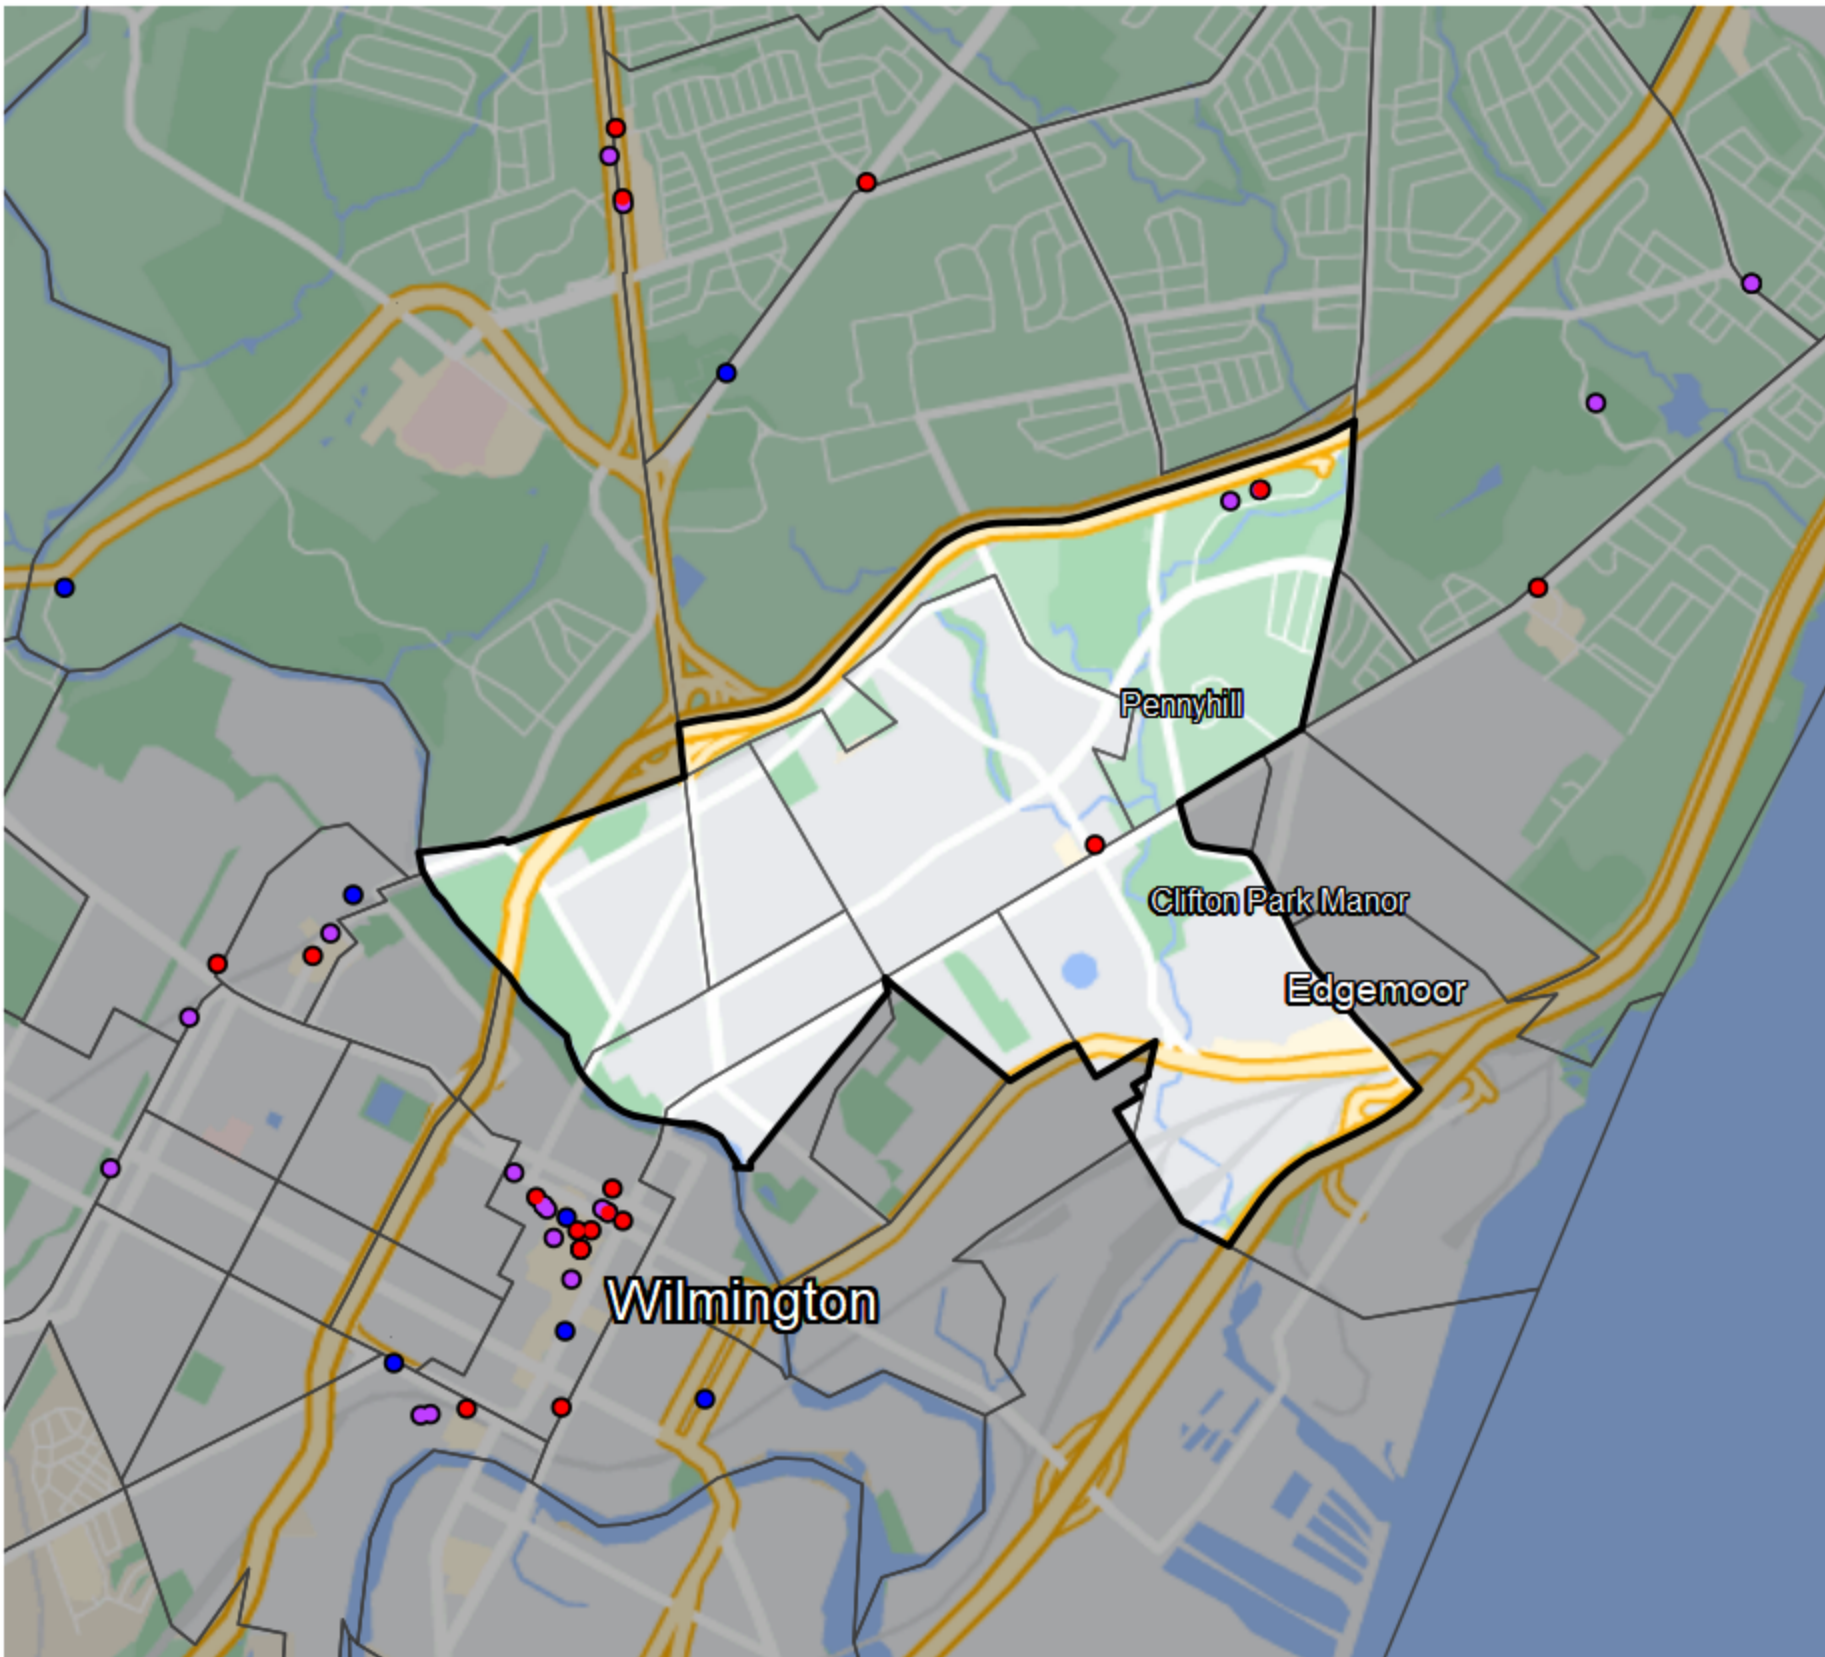

Delaware - State House District 1

Banking Desert

No Branches within 10 Miles of Population Center

Financial Institutions

- Bank: 2
- Bank, Out-of-State: 2
- Credit Union: 0
- Credit Union, Out-of-State: 0