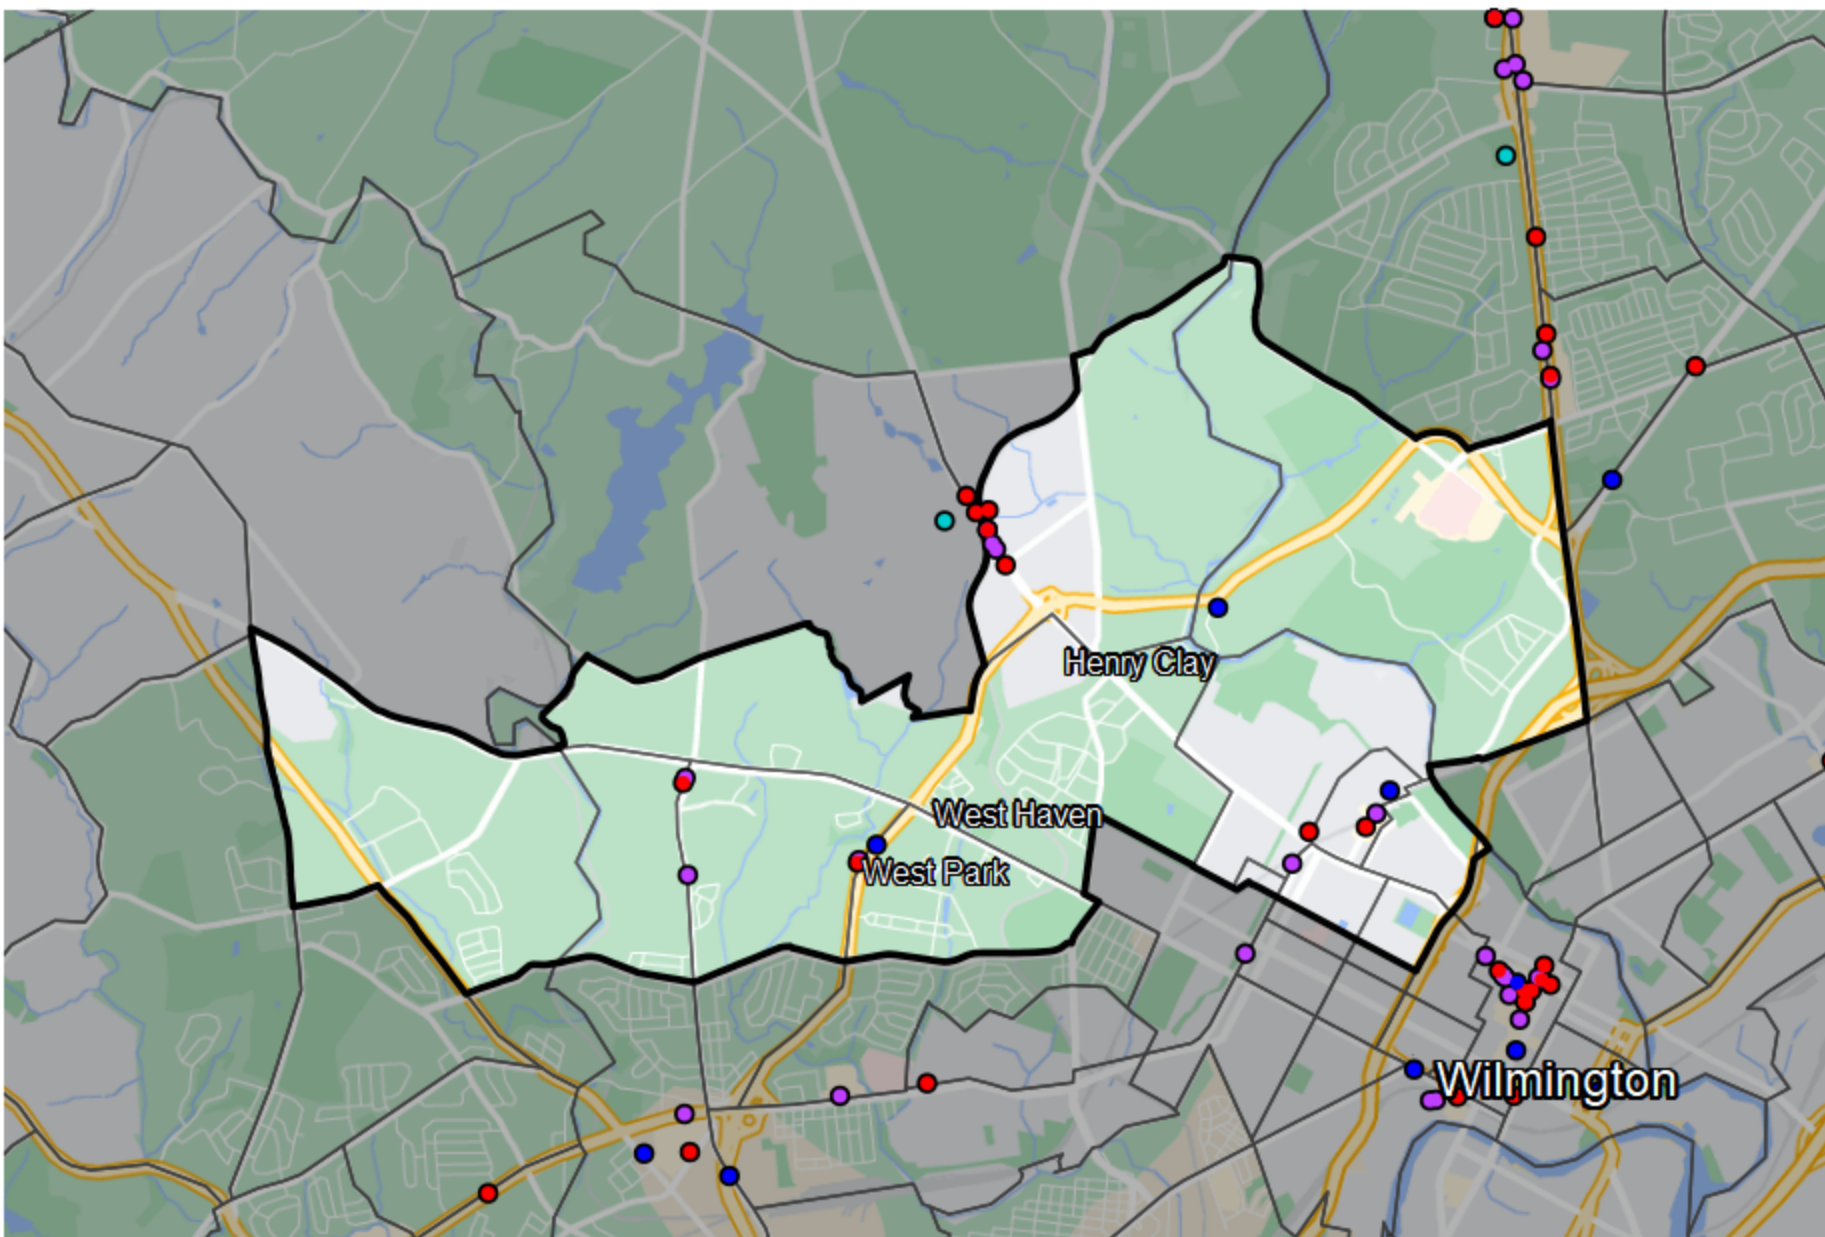

Delaware - State House District 4

Banking Desert

No Branches within 10 Miles of Population Center

Financial Institutions

- Bank: 8
- Bank, Out-of-State: 7
- Credit Union: 3
- Credit Union, Out-of-State: 0